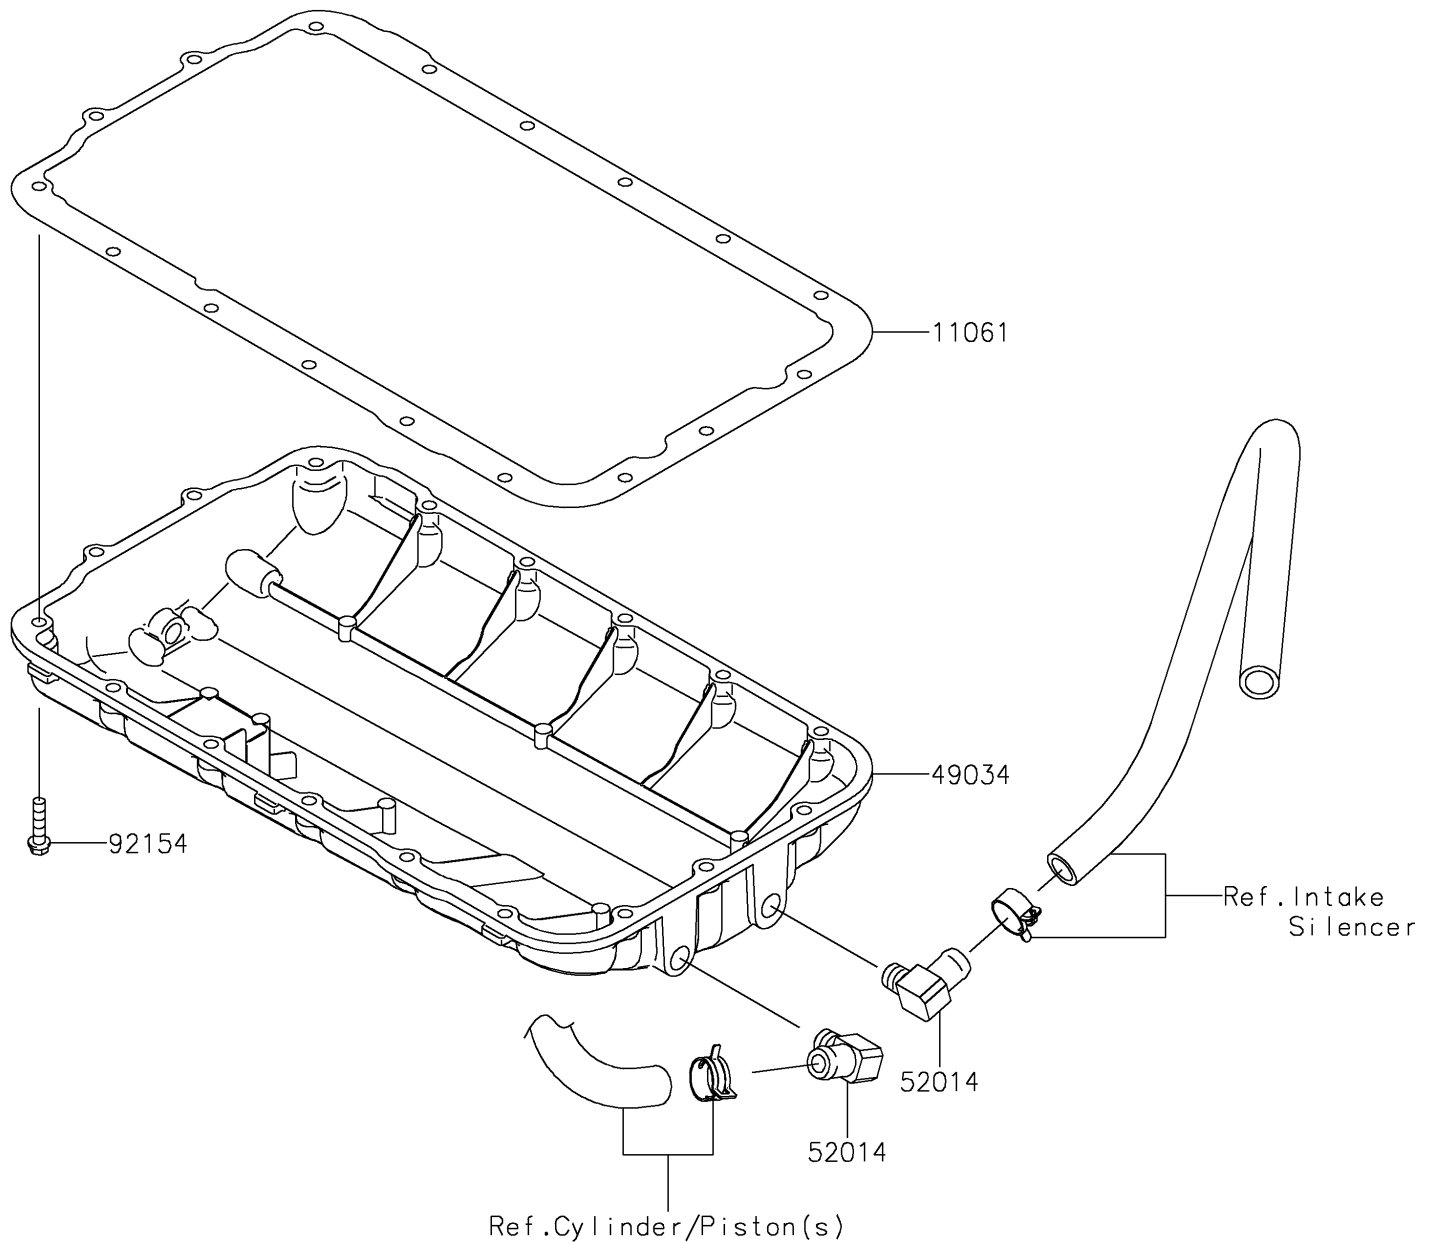

2019 JET SKI® Ultra® 310X SE

PARTS DIAGRAM

Oil Pan

E1434

2019 JET SKI® Ultra® 310X SE

PARTS LIST

Oil Pan

ITEM NAME

PART NUMBER

QUANTITY
