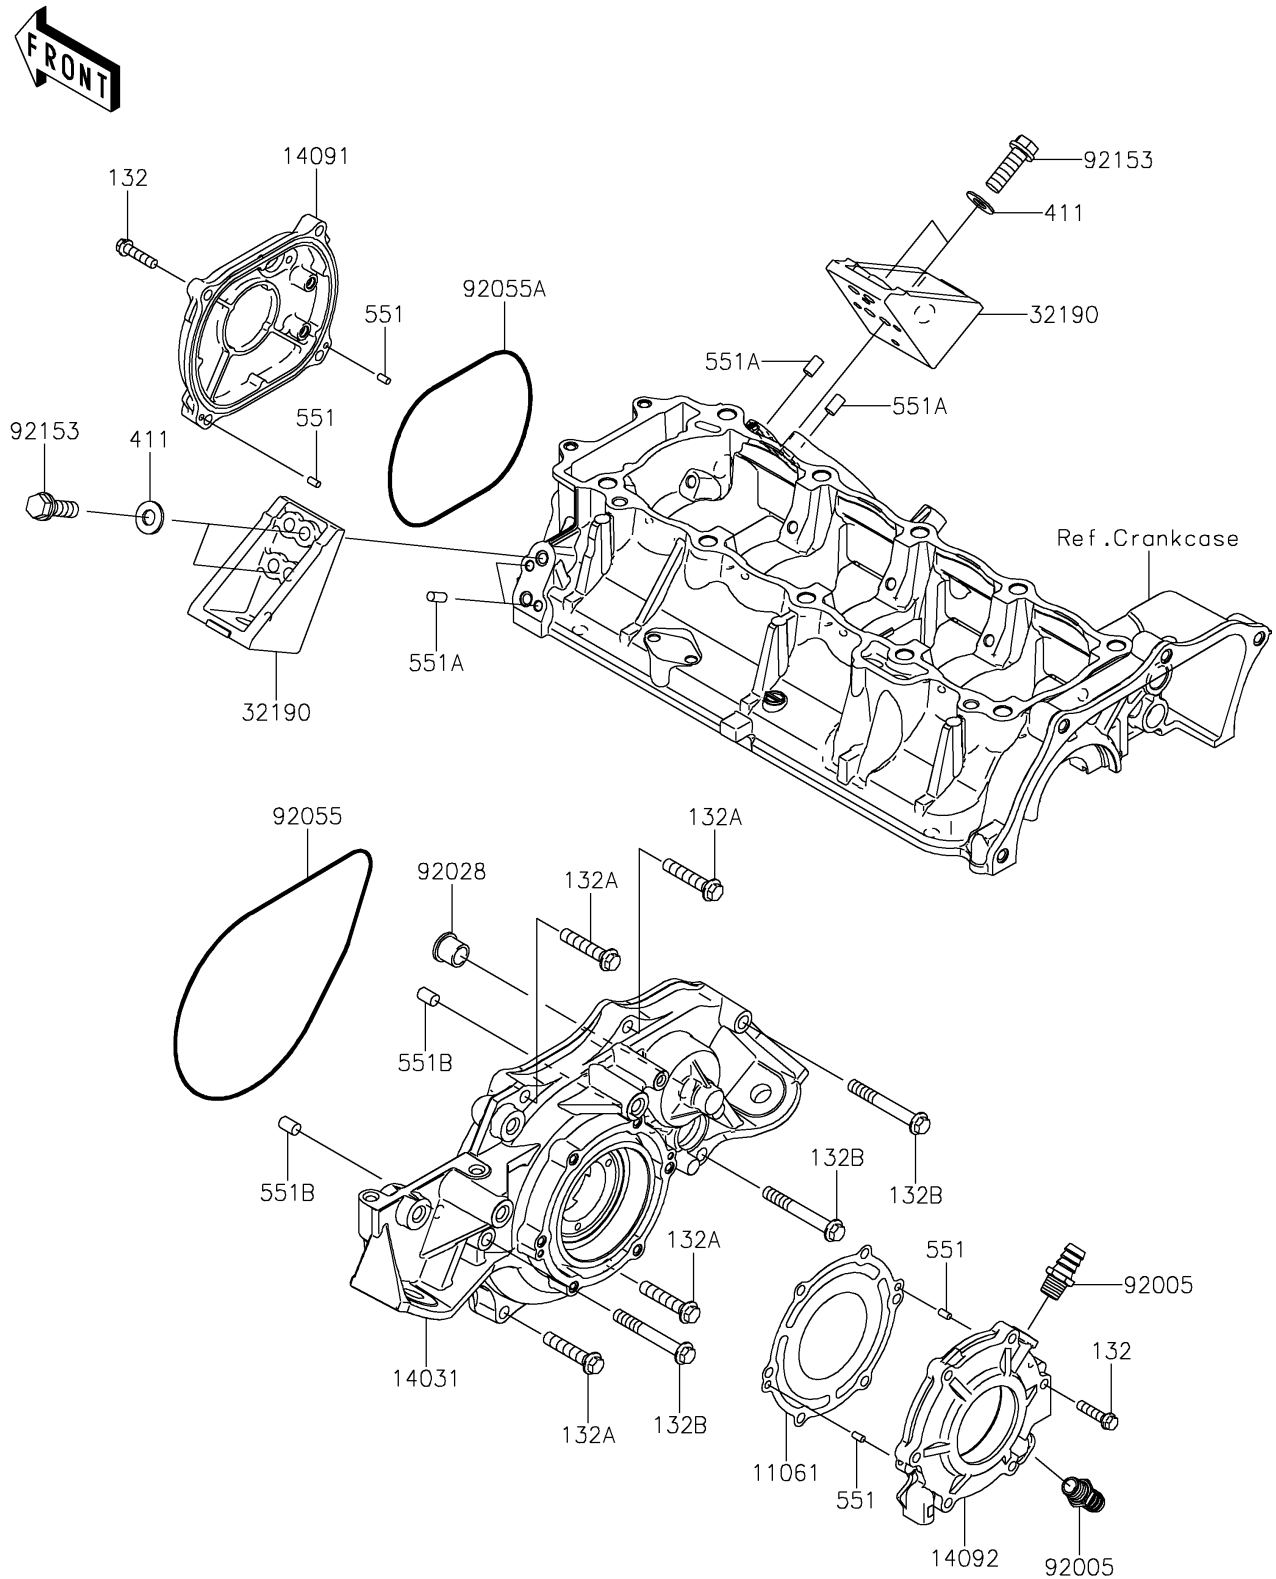

2019 JET SKI® Ultra® 310X SE

PARTS DIAGRAM

Engine Cover(s)

E1431

2019 JET SKI® Ultra® 310X SE

PARTS LIST

Engine Cover(s)

ITEM NAME

PART NUMBER

QUANTITY
