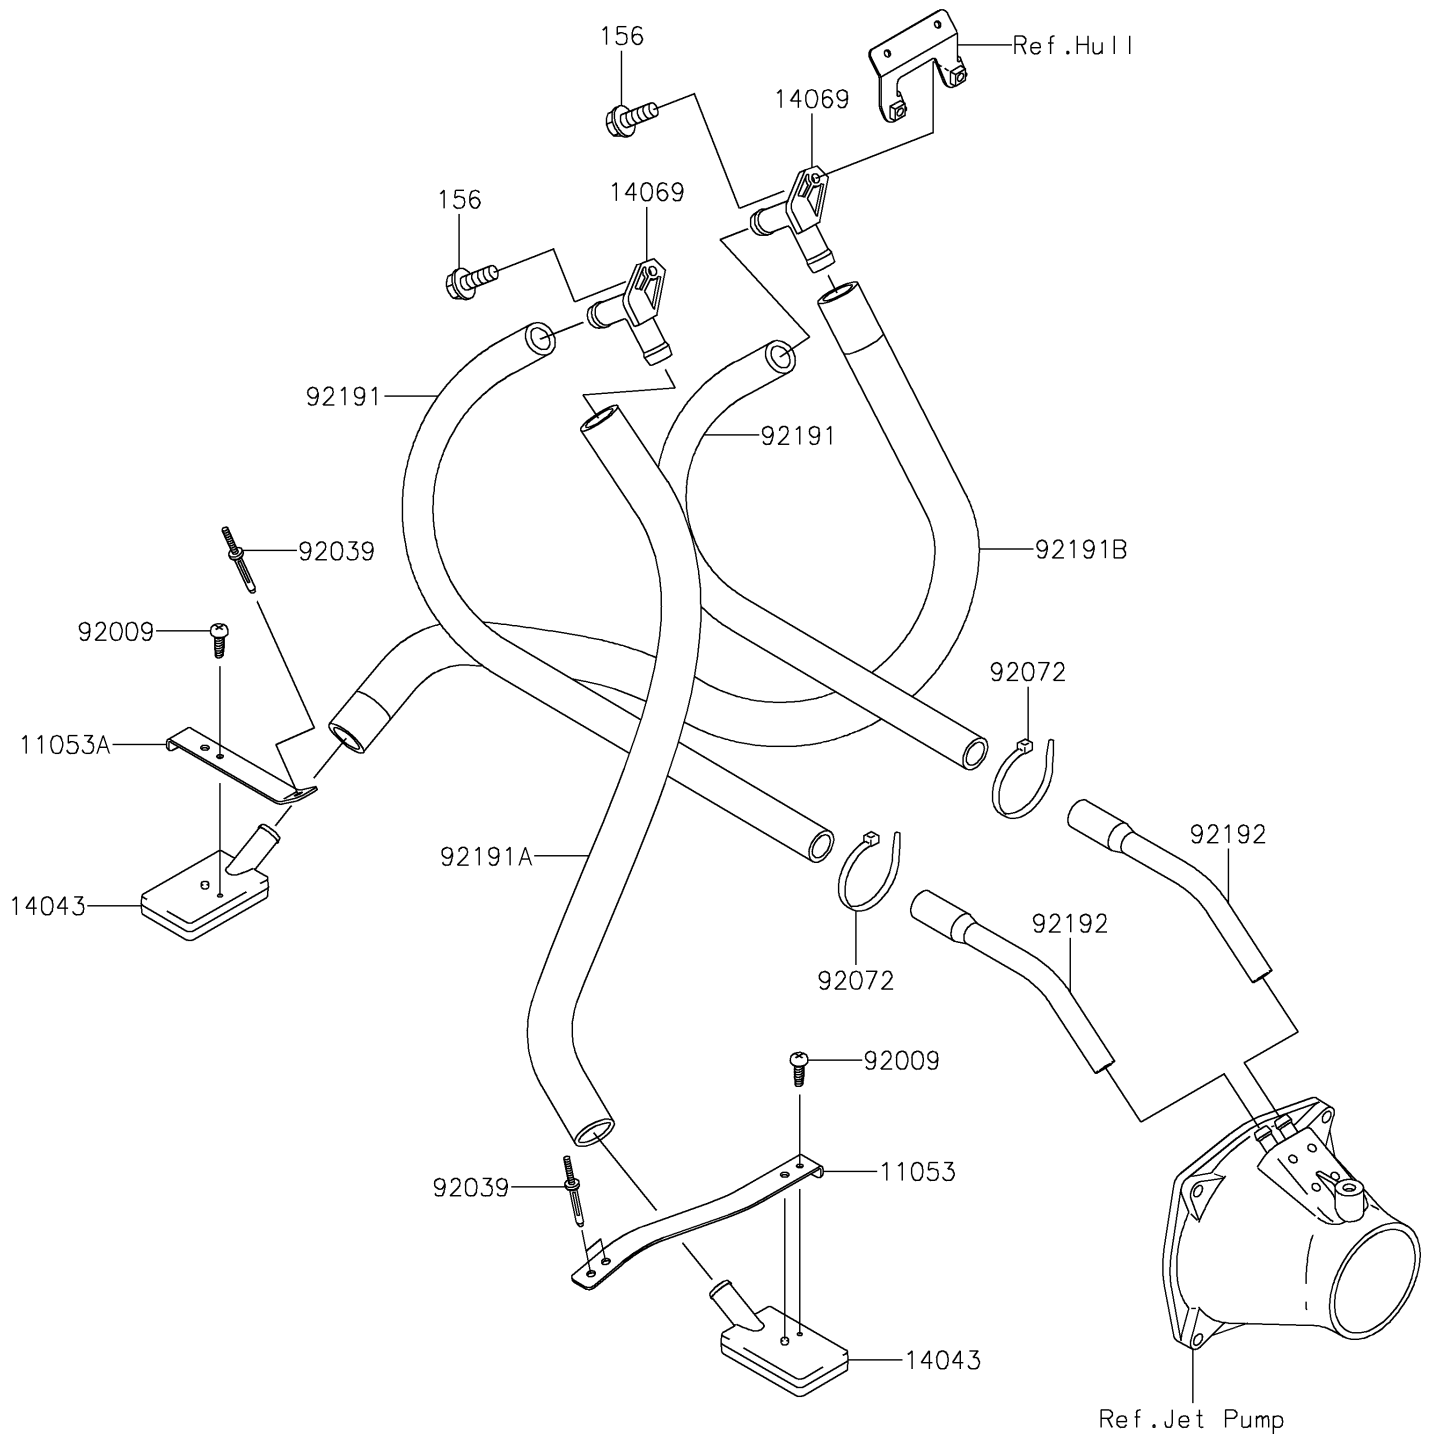

## PARTS DIAGRAM

### Bilge System

F3145

## PARTS LIST

### Bilge System

ITEM NAME	PART NUMBER	QUANTITY
BRACKET,RR,LH (Ref # 11053)	11053-3744	1
BRACKET,FR,CNT (Ref # 11053A)	11053-3745	1
FILTER (Ref # 14043)	14043-3711	2
BREATHER (Ref # 14069)	14069-3708	2
BOLT-WP,6X16 (Ref # 156)	156R0616	2
SCREW,TAPPING,4X14 (Ref # 92009)	92009-3762	2
RIVET (Ref # 92039)	92039-3753	3
BAND,L=188.85 (Ref # 92072)	92072-0105	2
TUBE,BREATHER-HULL (Ref # 92191)	92191-3988	2
TUBE,FILTER-BREATHER (Ref # 92191A)	92191-3989	1
TUBE,FILTER-BREATHER (Ref # 92191B)	92191-3990	1
TUBE,HULL-NOZZLE (Ref # 92192)	92192-3843	2