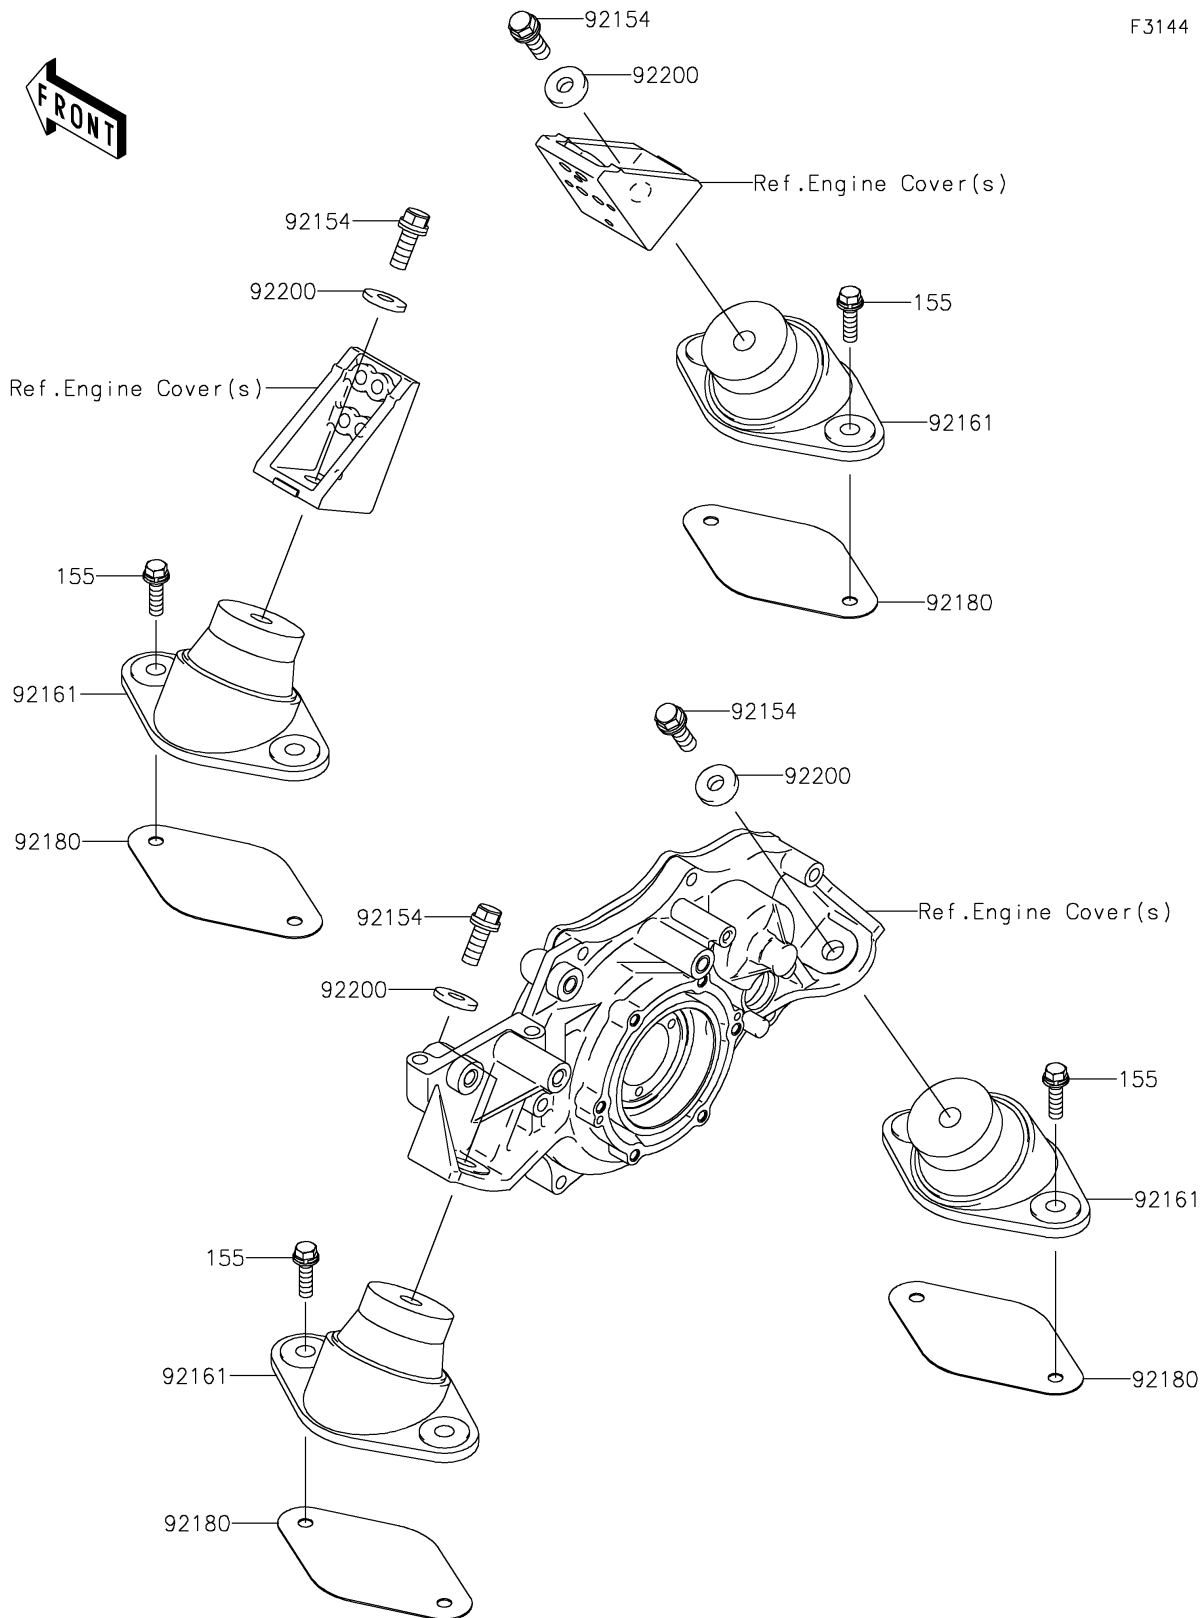

2016 JET SKI® STX®-15F

PARTS DIAGRAM

Engine Mount

F3144

2016 JET SKI® STX®-15F

PARTS LIST Engine Mount

ITEM NAME	PART NUMBER	QUANTITY
-----------	-------------	----------
