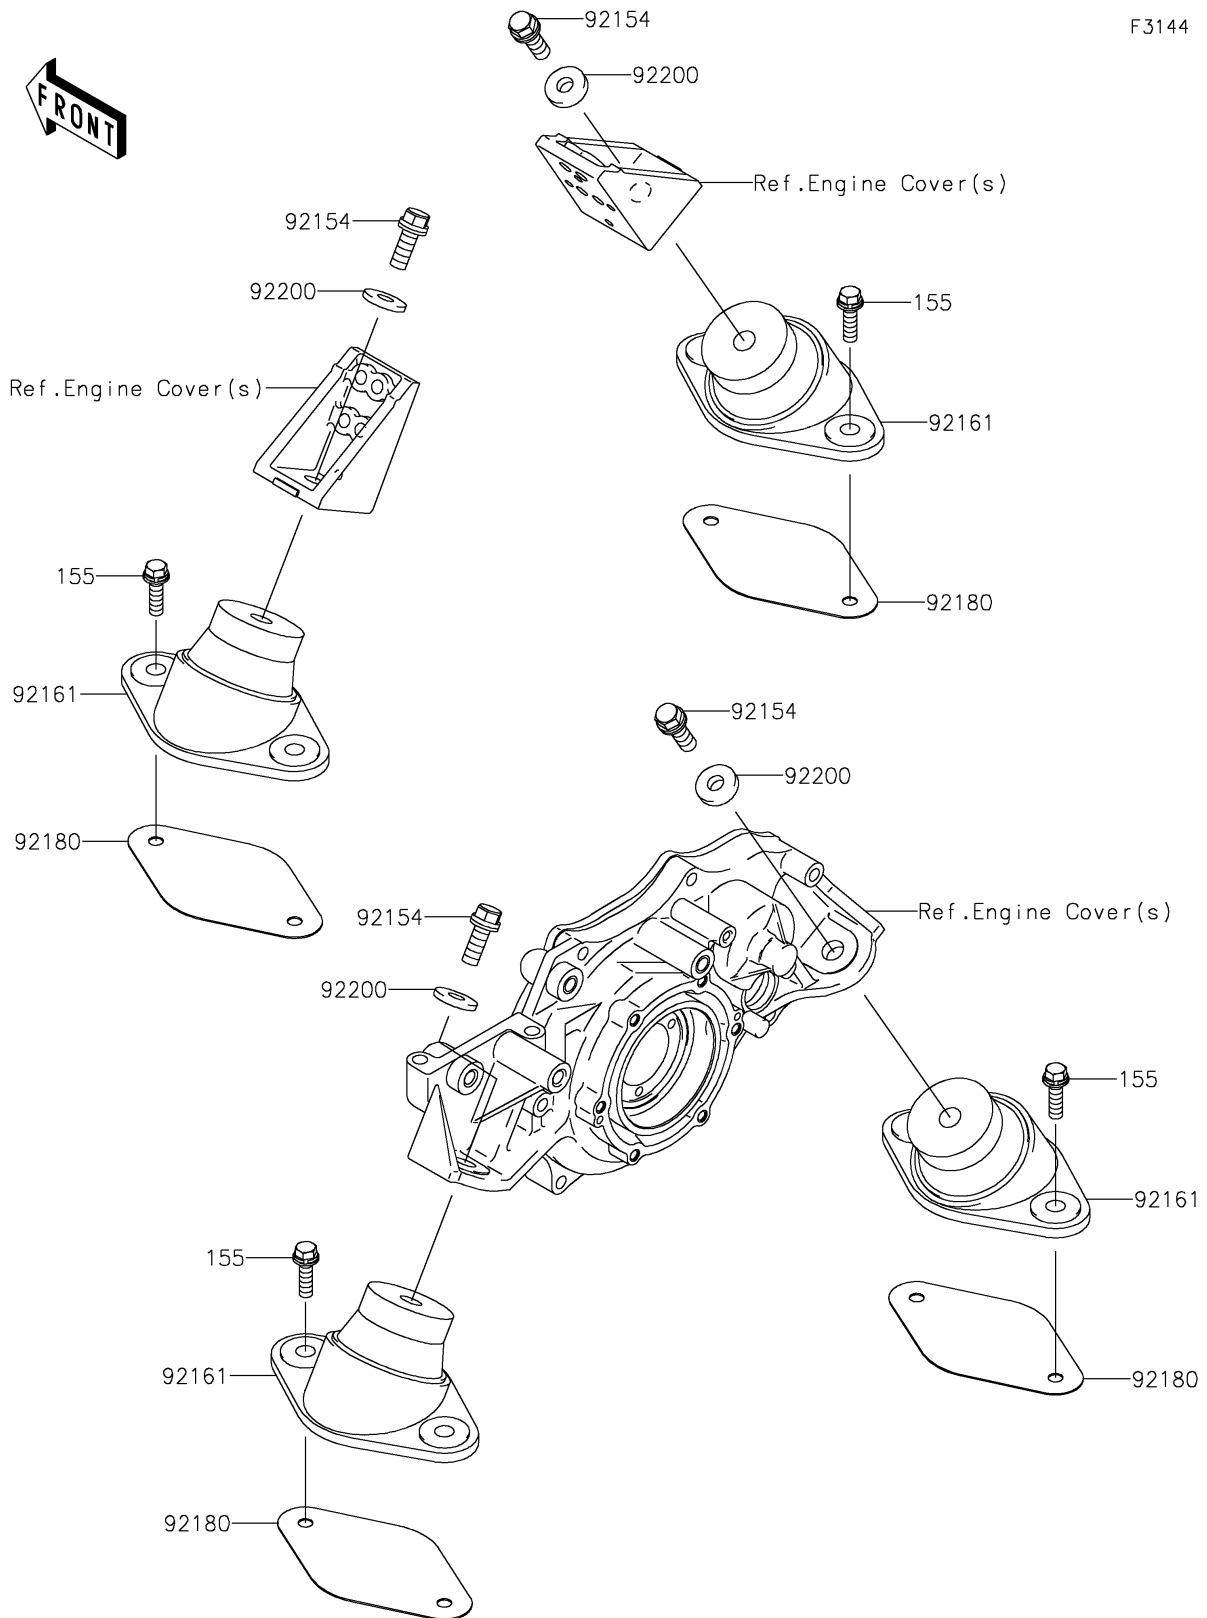

2018 JET SKI® STX®-15F

PARTS DIAGRAM

Engine Mount

F3144

2018 JET SKI® STX® -15F

PARTS LIST

Engine Mount

ITEM NAME

PART NUMBER

QUANTITY
