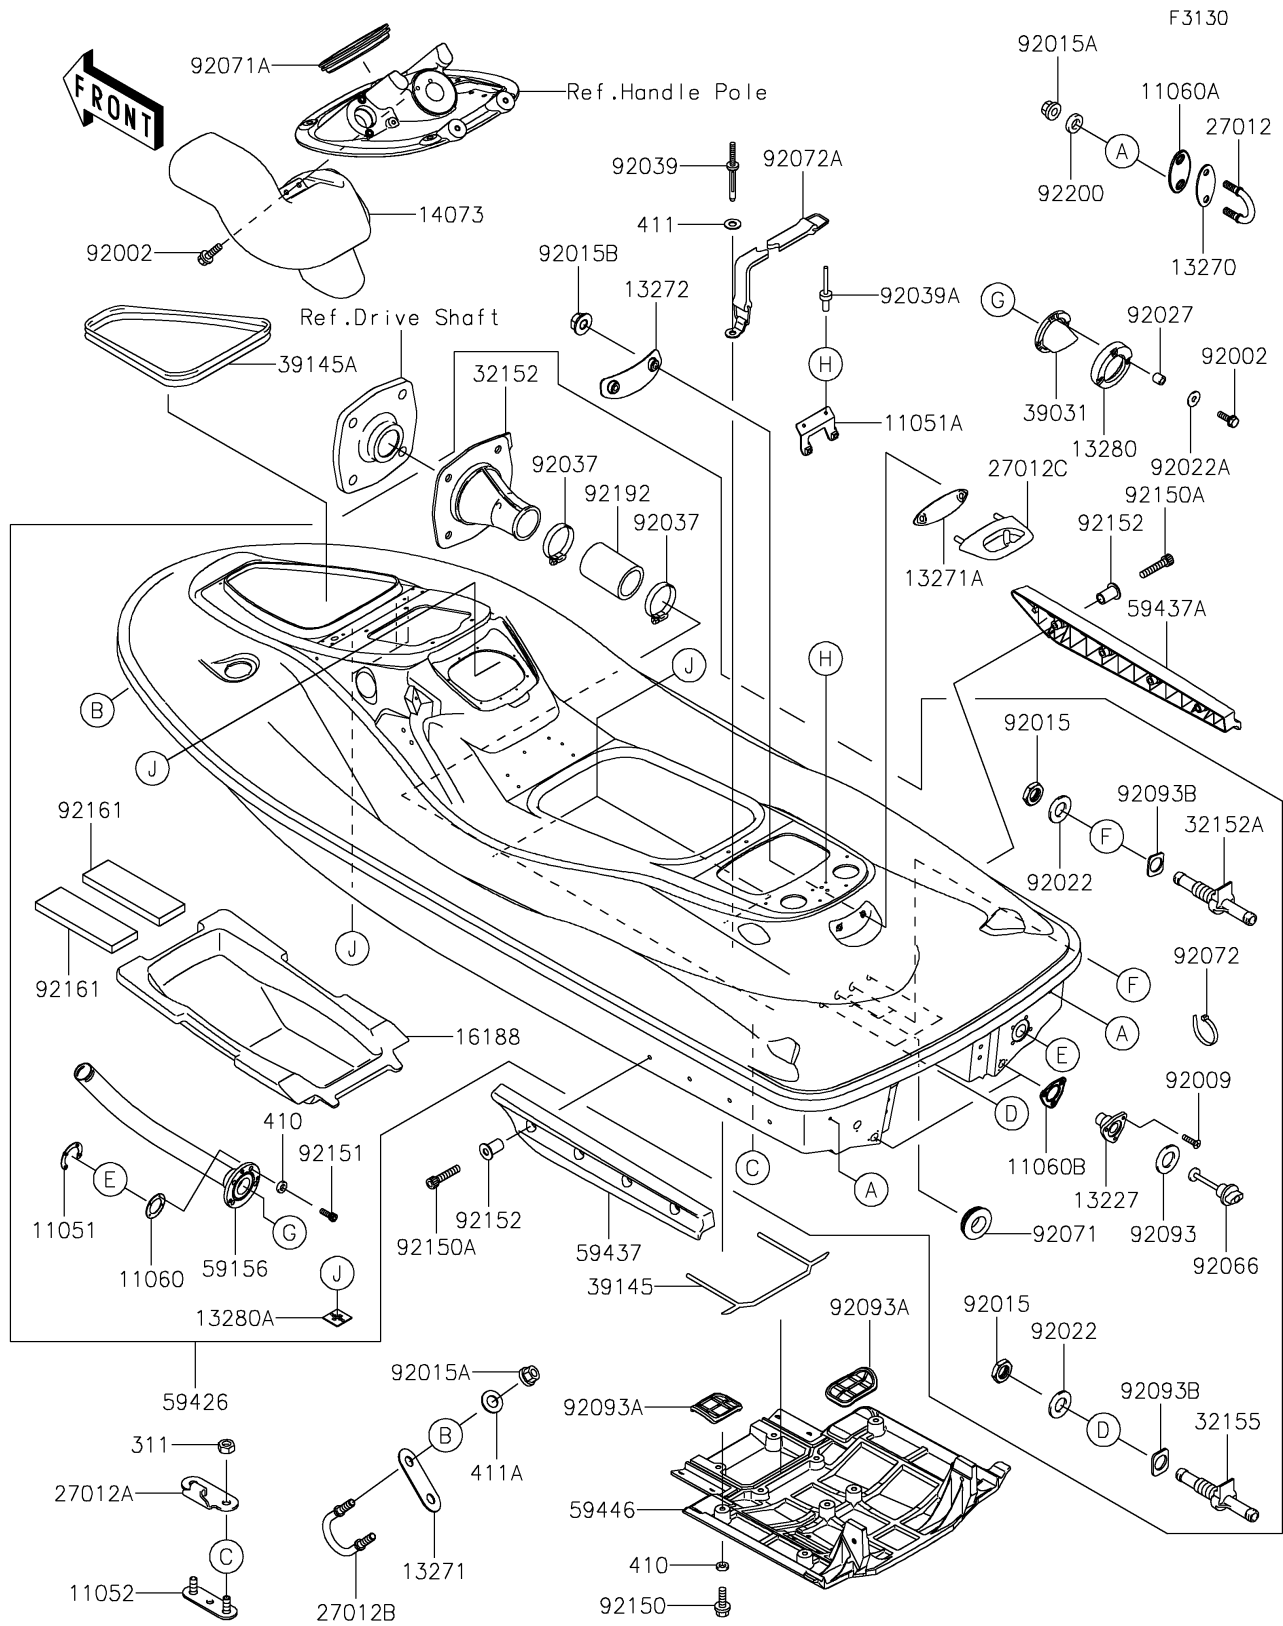

2018 JET SKI® STX®-15F

PARTS DIAGRAM

Hull

2018 JET SKI® STX® -15F

PARTS LIST

Hull

ITEM NAME

PART NUMBER

QUANTITY
