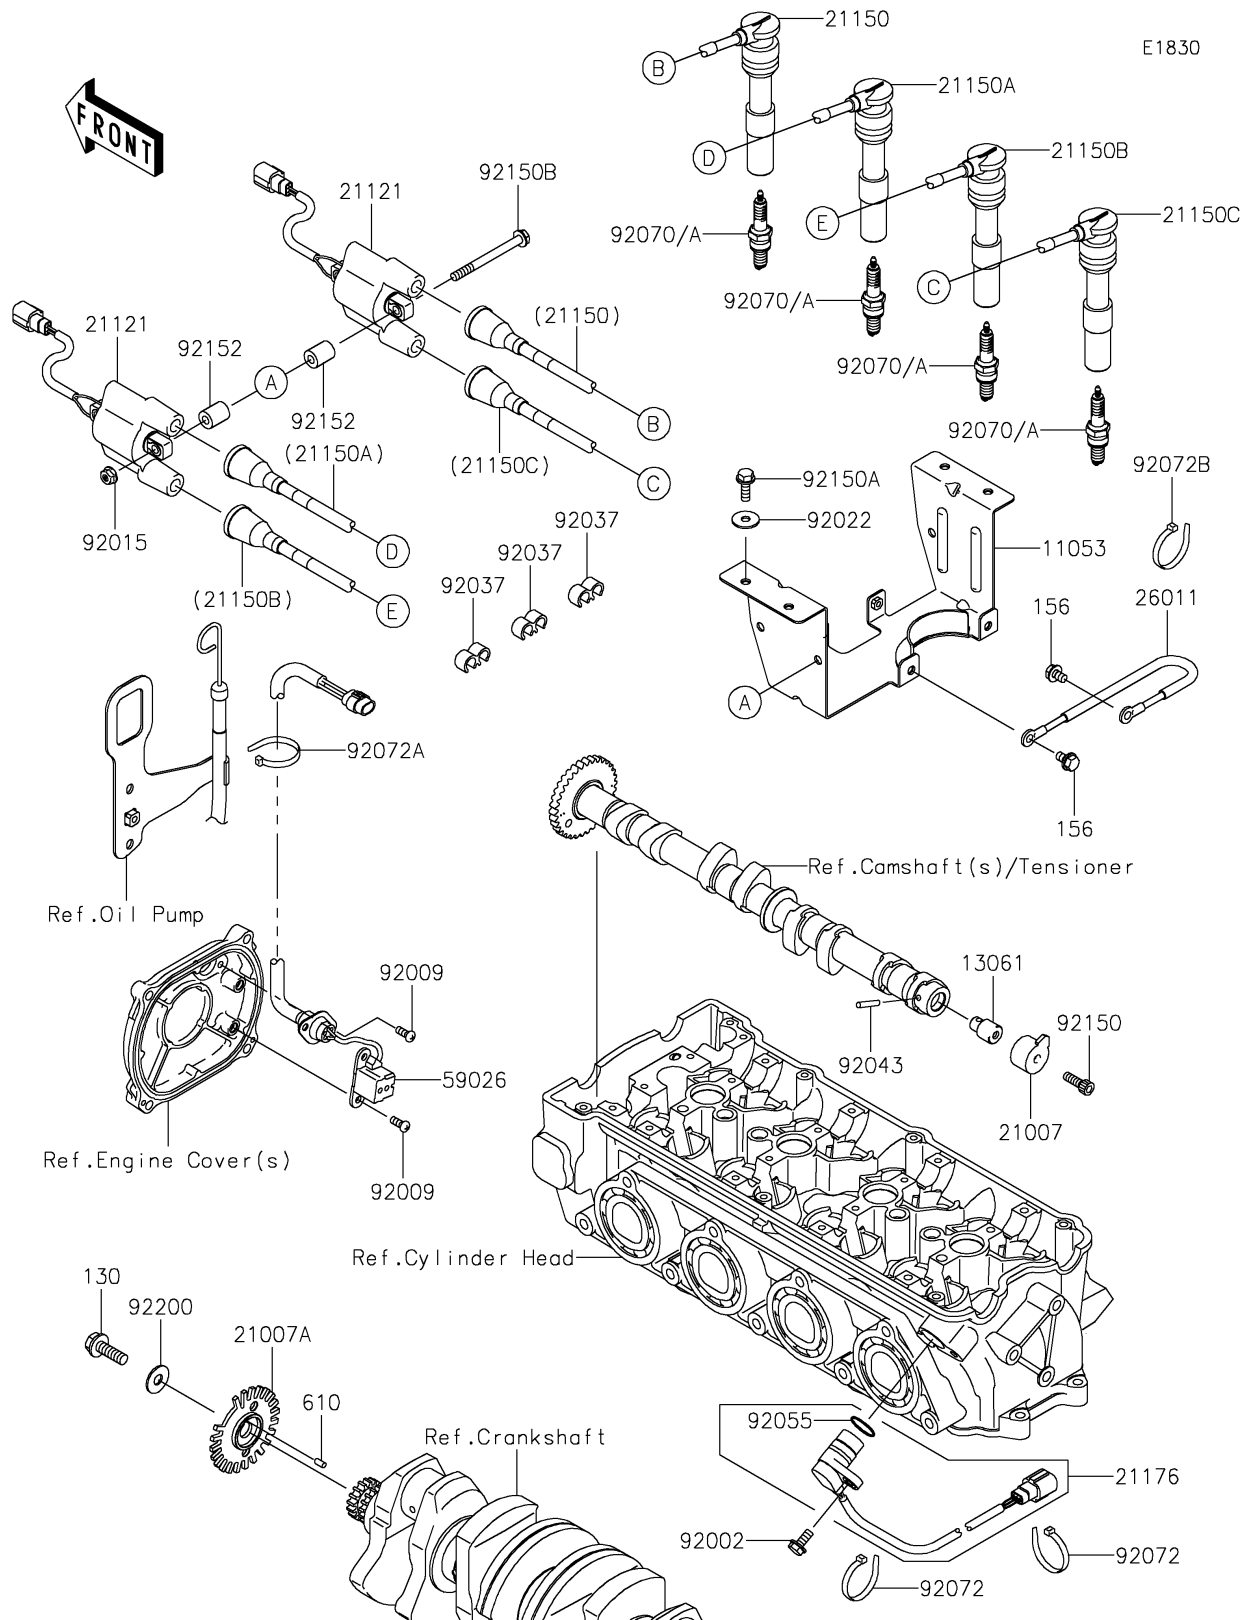

2018 JET SKI® STX®-15F

PARTS DIAGRAM

Ignition System

2018 JET SKI® STX® -15F

PARTS LIST

Ignition System

ITEM NAME

PART NUMBER

QUANTITY
