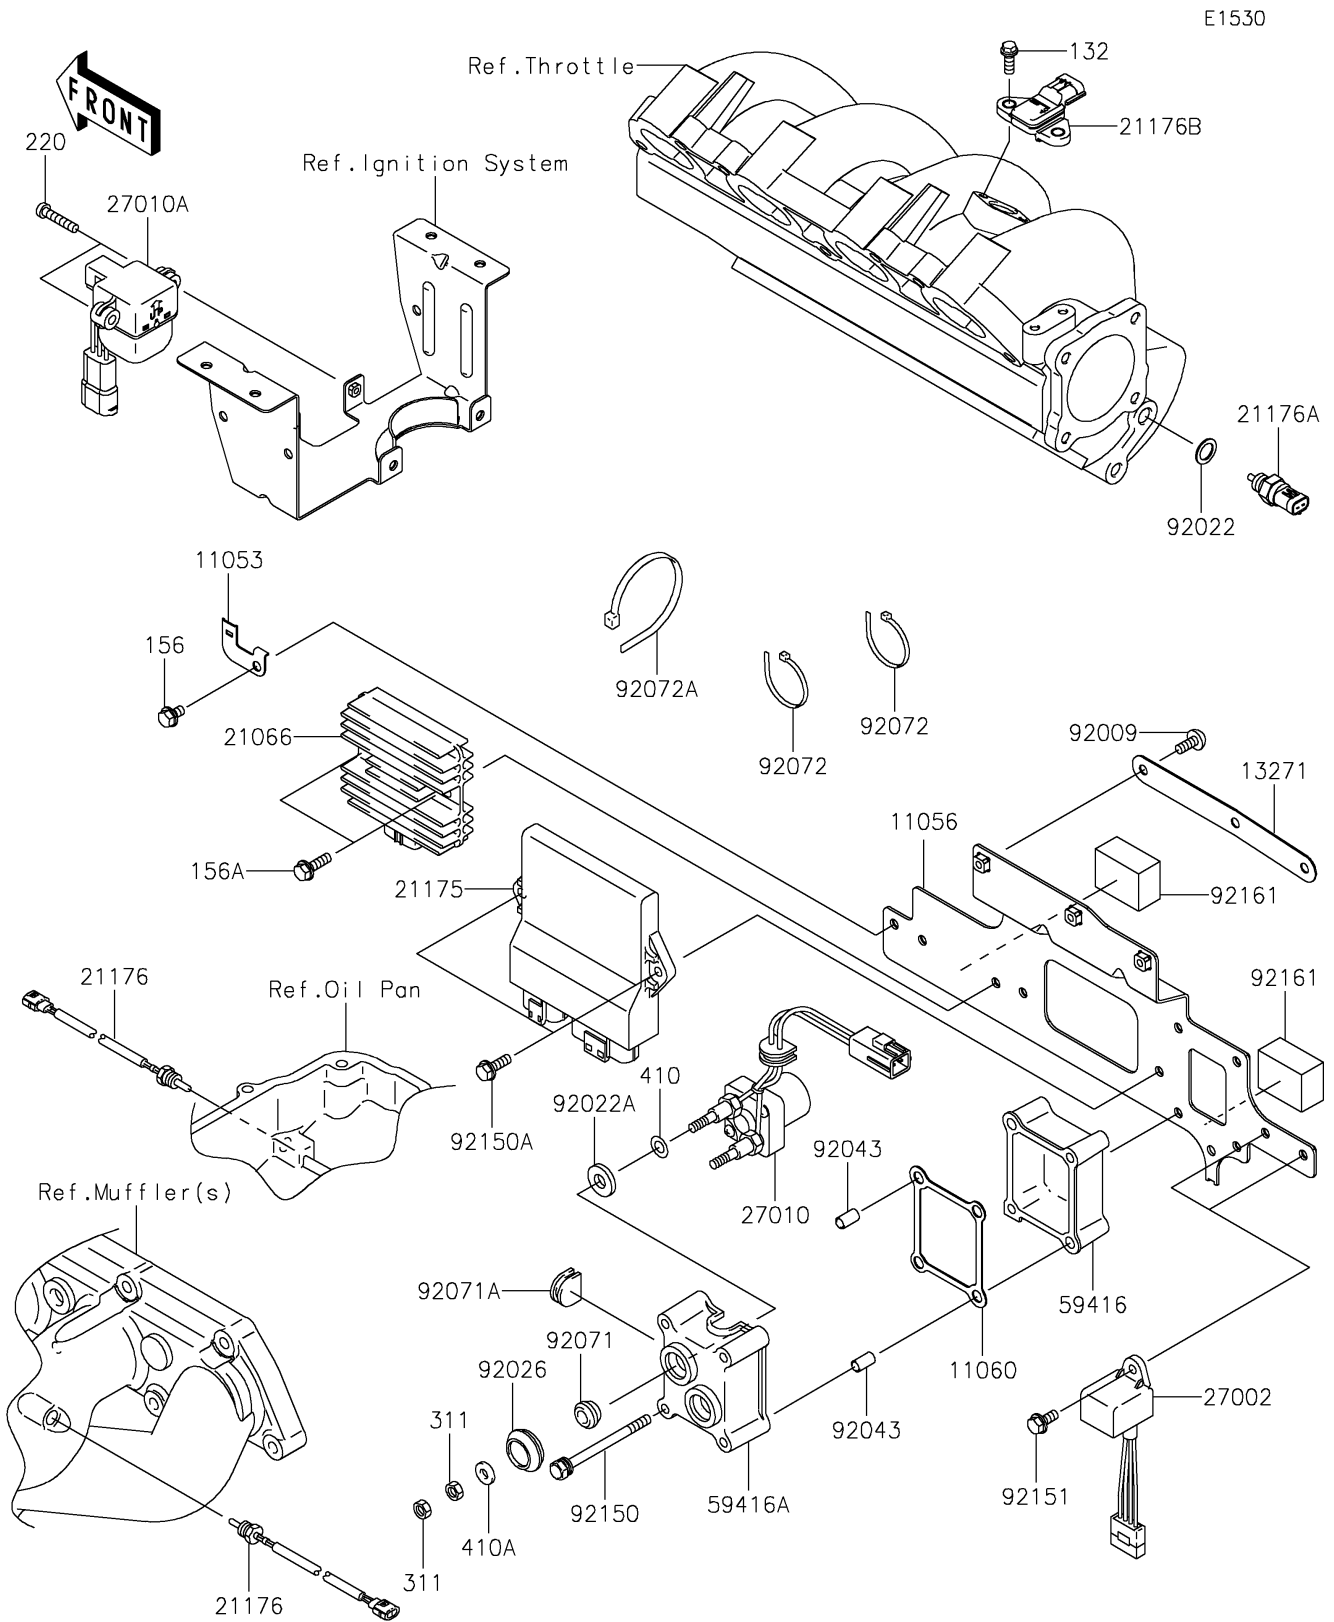

2018 JET SKI® STX®-15F

PARTS DIAGRAM

Fuel Injection

2018 JET SKI® STX® -15F

PARTS LIST Fuel Injection

ITEM NAME

PART NUMBER

QUANTITY
