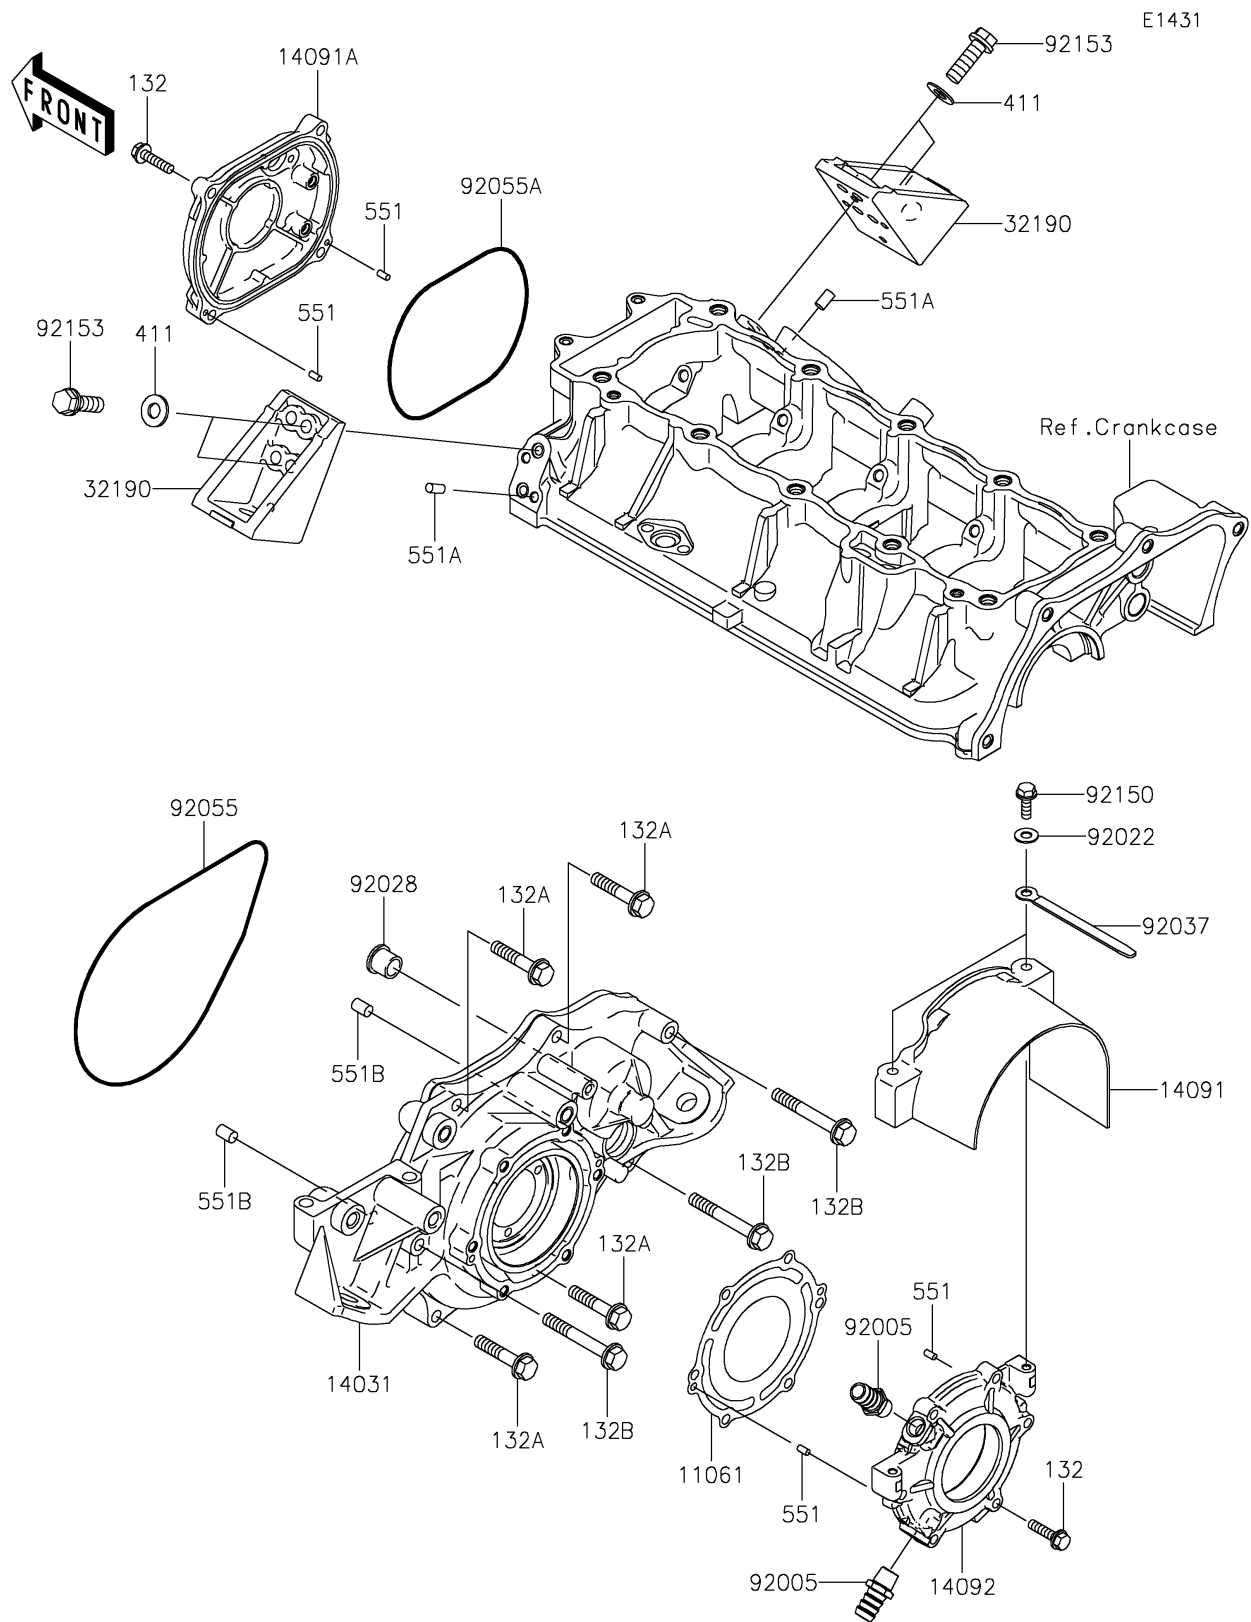

2016 JET SKI® STX®-15F

PARTS DIAGRAM

Engine Cover(s)

2016 JET SKI® STX®-15F

PARTS LIST

Engine Cover(s)

ITEM NAME

PART NUMBER

QUANTITY
