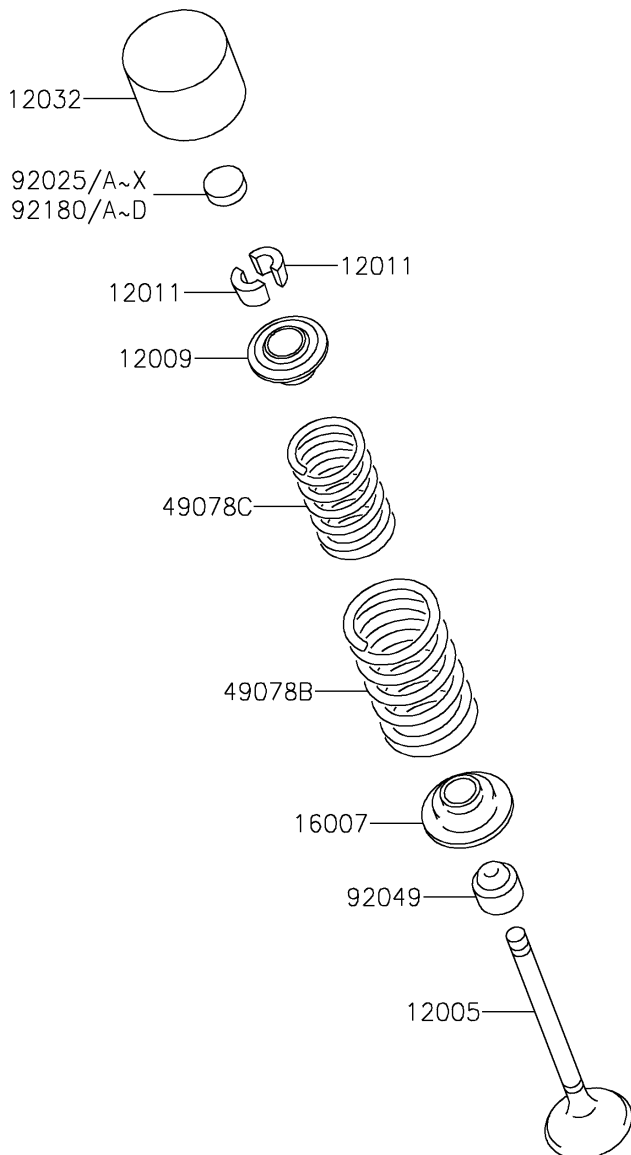

2018 JET SKI® STX®-15F

PARTS DIAGRAM

Valve(s)

E1210

(EX)

(IN)

2018 JET SKI® STX® -15F

PARTS LIST

Valve(s)

ITEM NAME

PART NUMBER

QUANTITY
