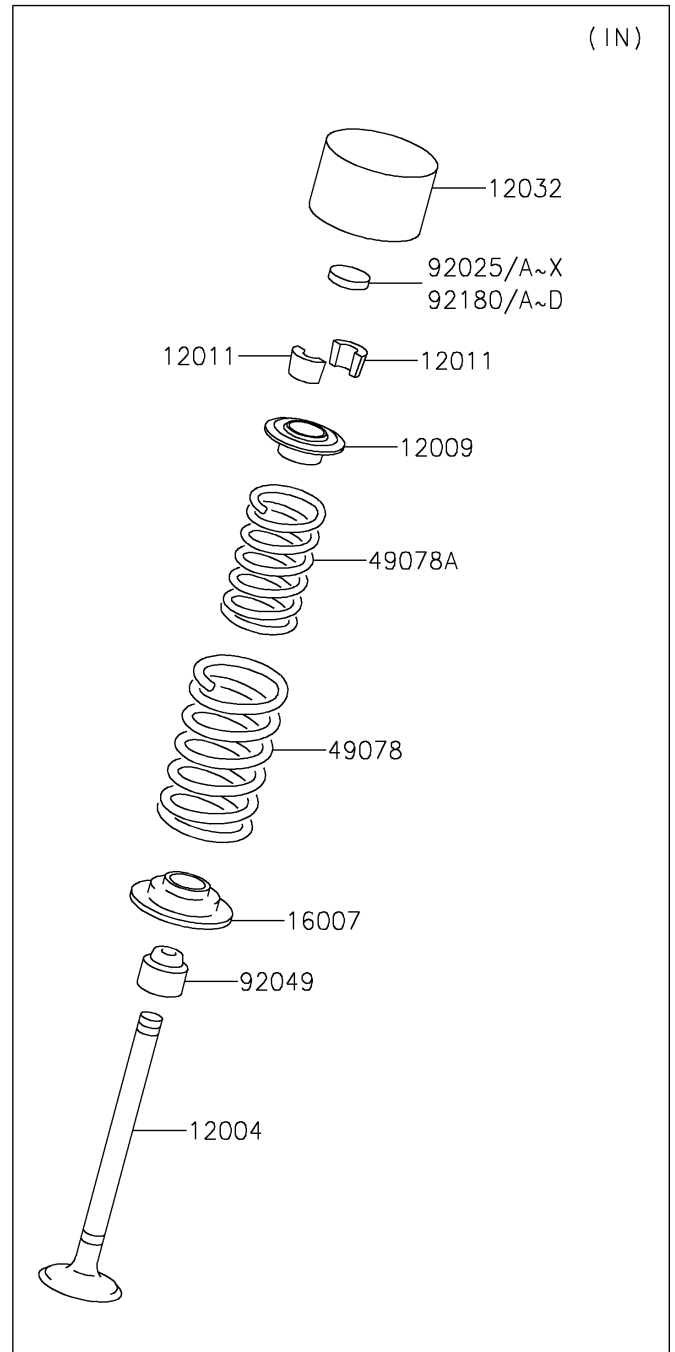

2018 JET SKI® STX®-15F

PARTS DIAGRAM

Valve(s)

E1210

(EX)

(IN)

2018 JET SKI® STX® -15F

PARTS LIST

Valve(s)

ITEM NAME

PART NUMBER

QUANTITY
