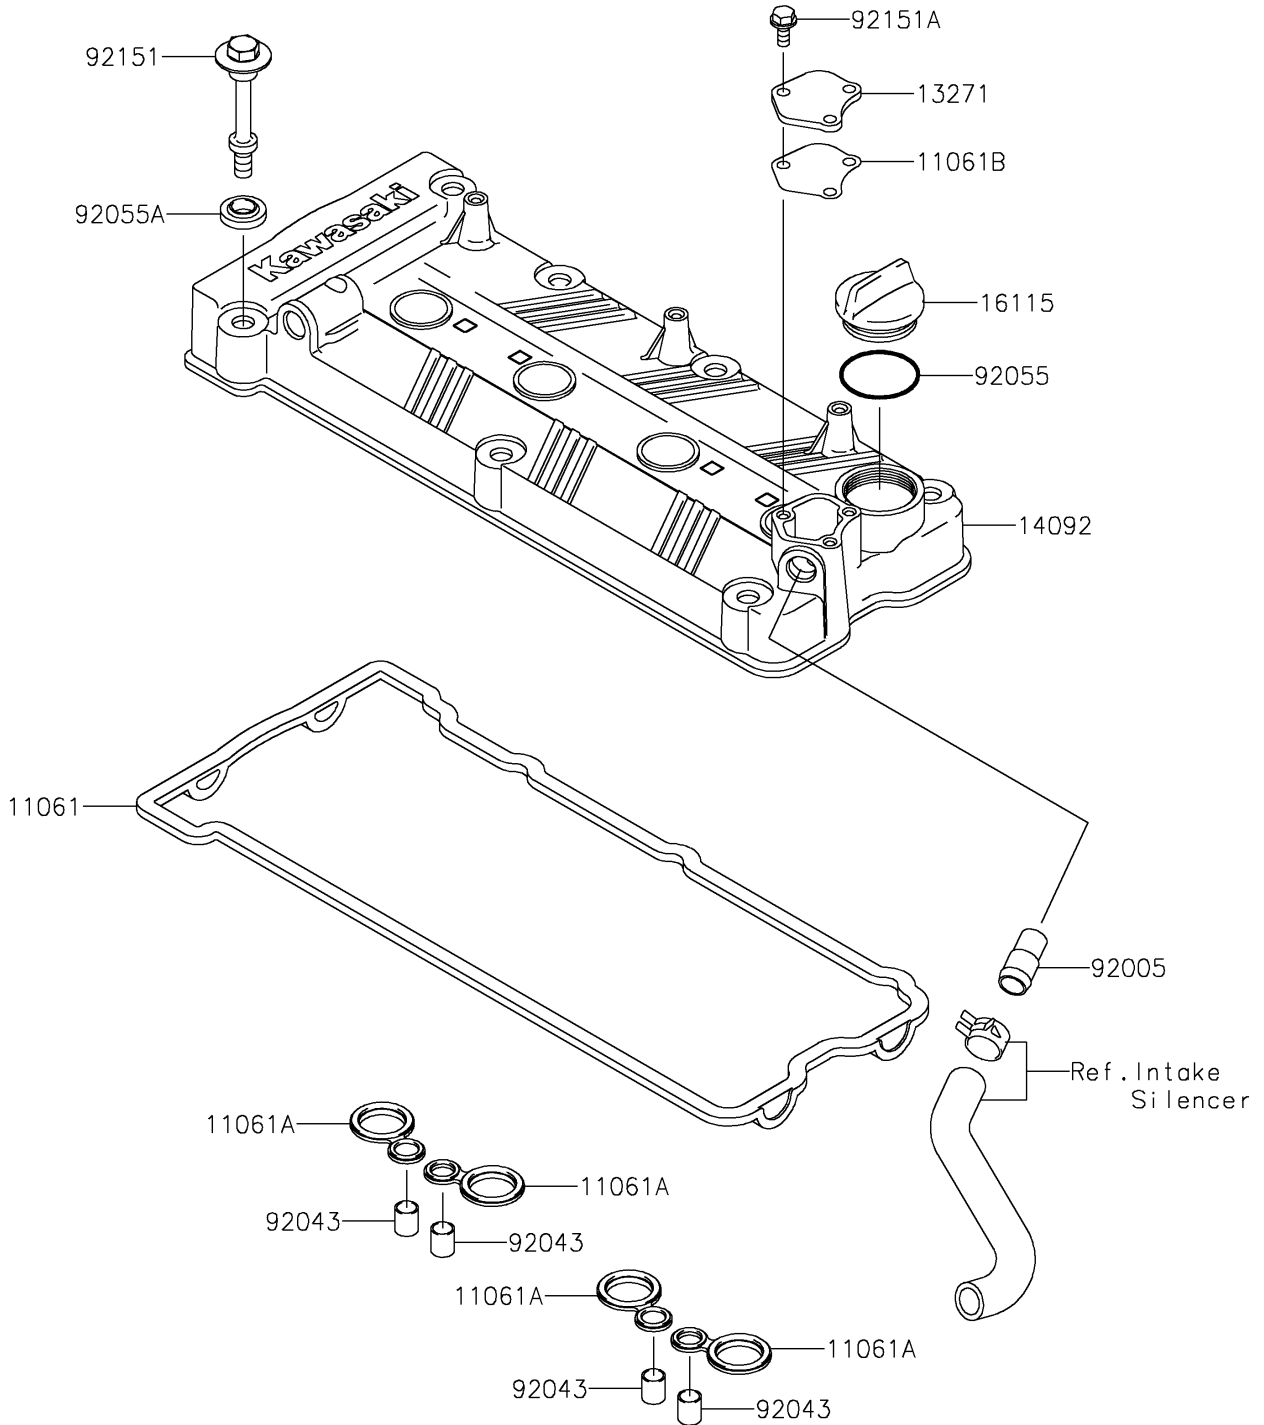

2019 JET SKI® STX®-15F

PARTS DIAGRAM Cylinder Head Cover

E1112

2019 JET SKI® STX®-15F

PARTS LIST

Cylinder Head Cover

ITEM NAME

PART NUMBER

QUANTITY
