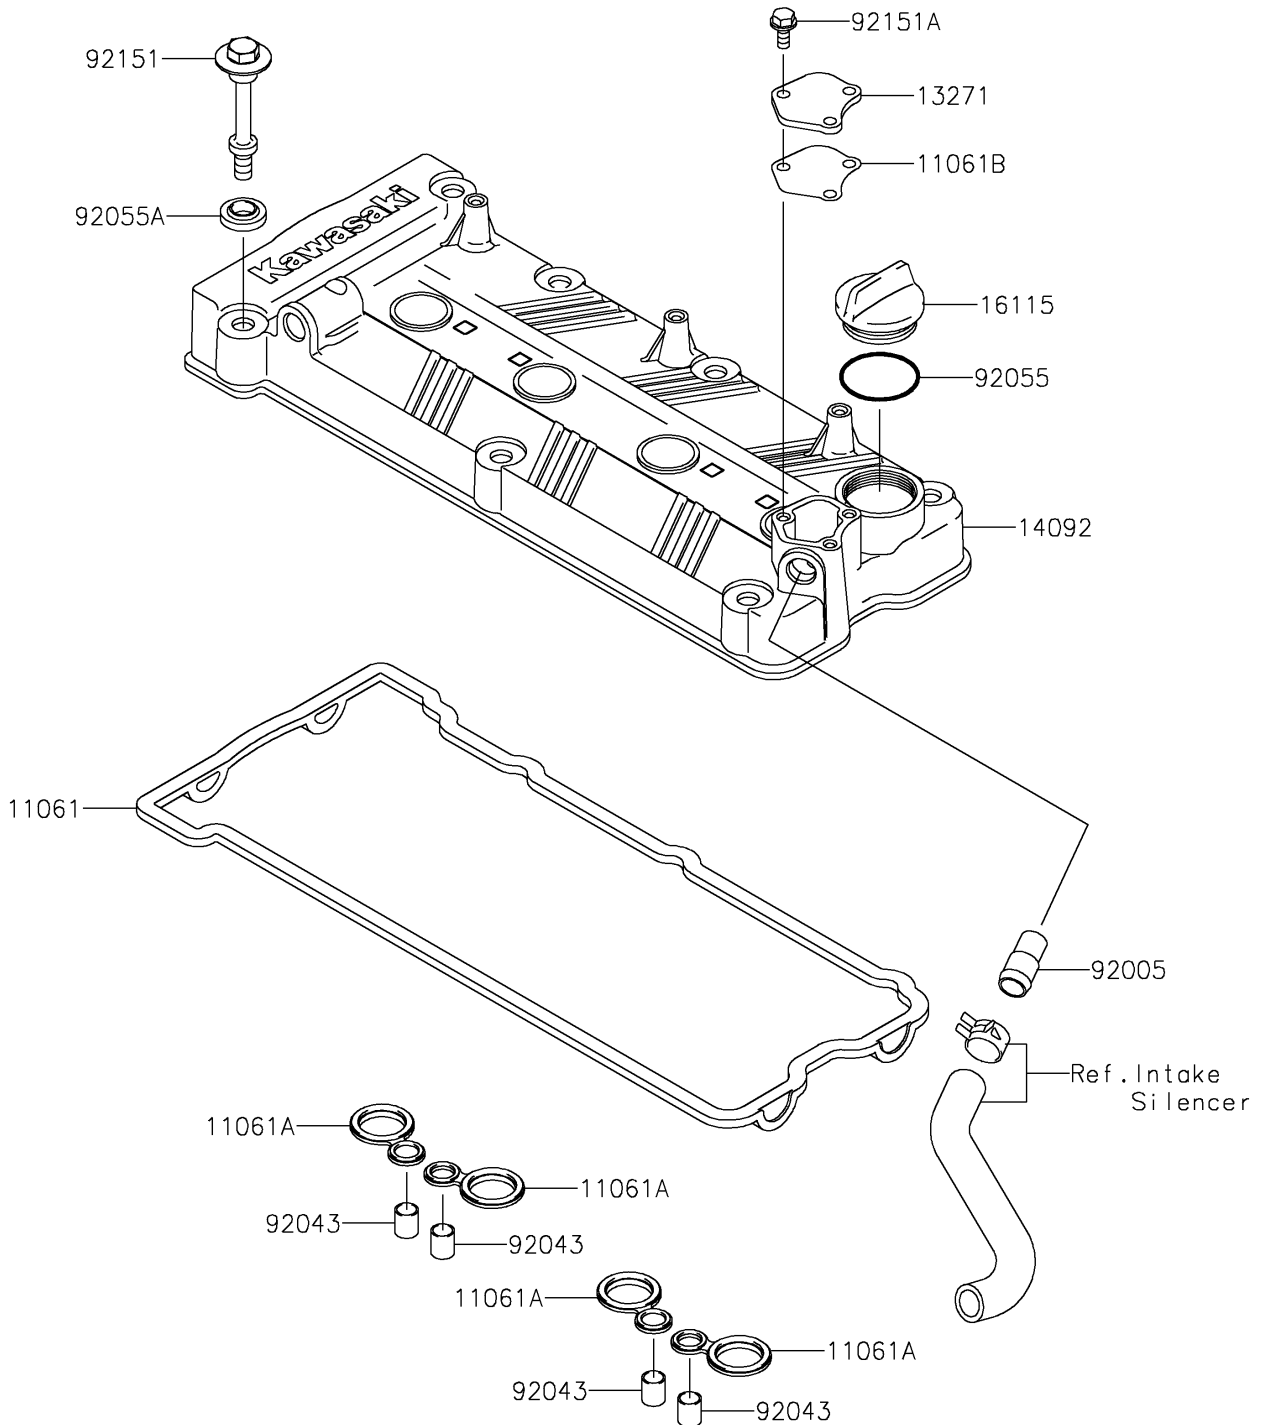

2016 JET SKI® STX®-15F

PARTS DIAGRAM Cylinder Head Cover

E1112

2016 JET SKI® STX®-15F

PARTS LIST

Cylinder Head Cover

ITEM NAME

PART NUMBER

QUANTITY
