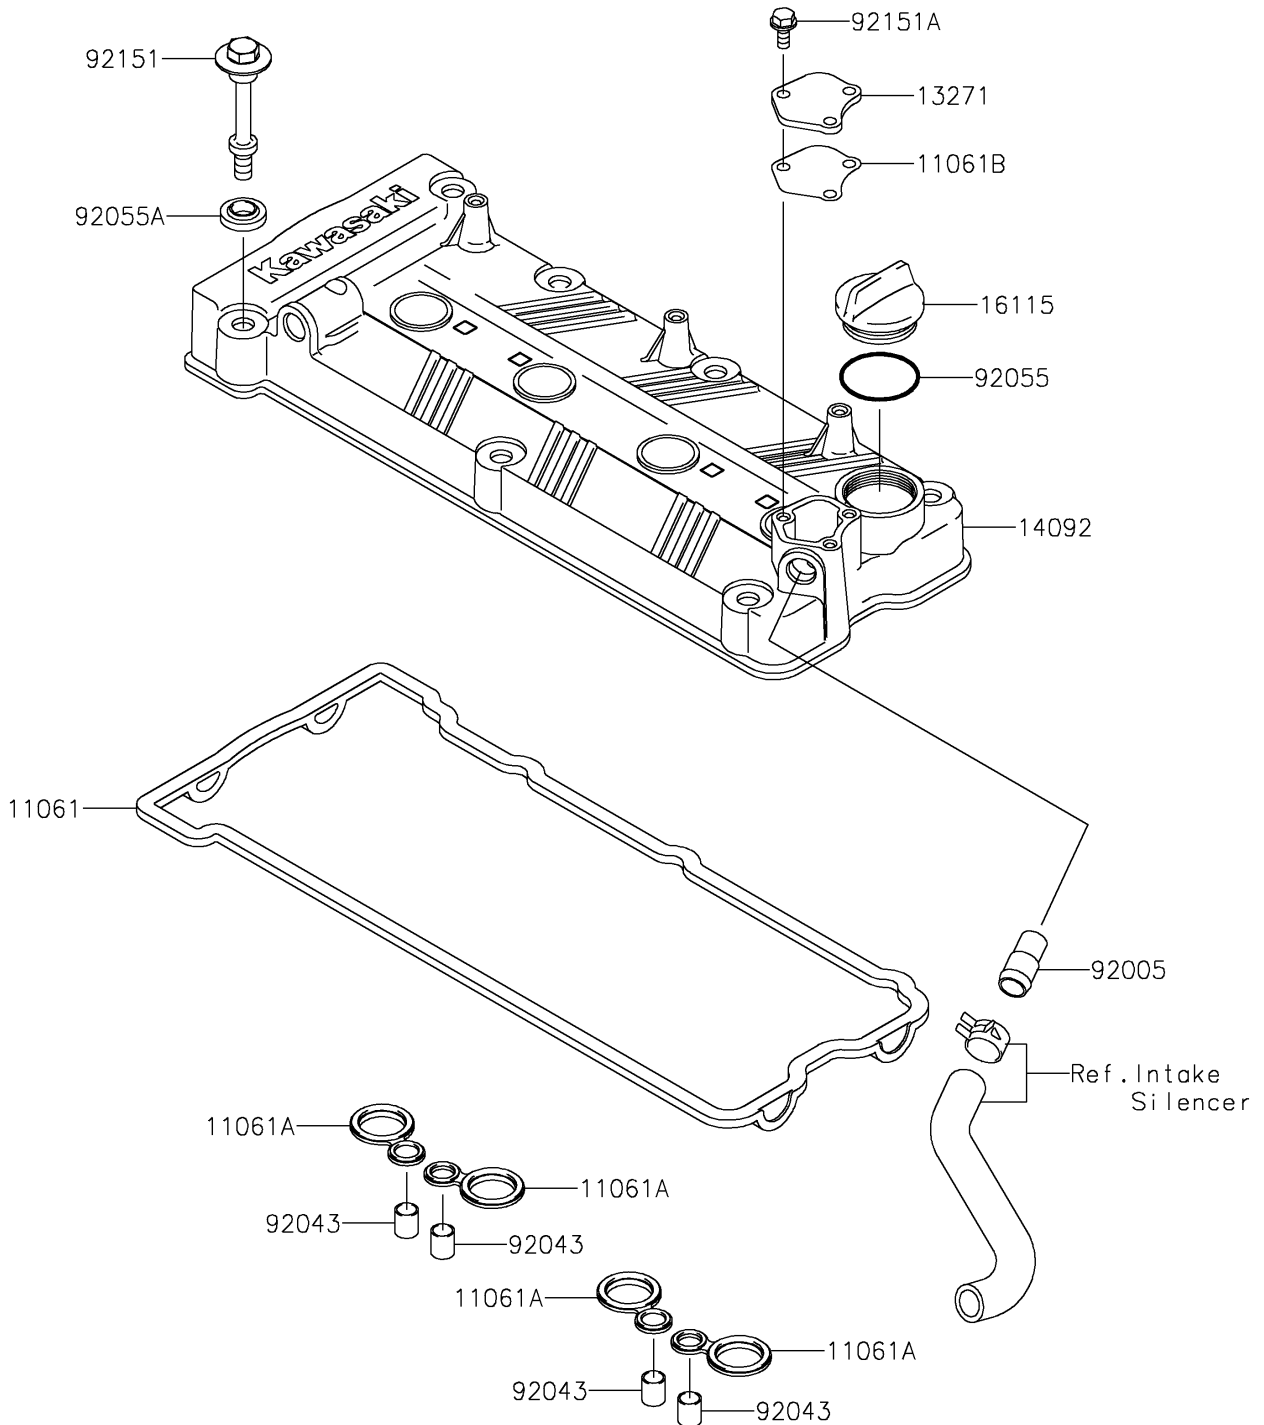

2018 JET SKI® STX® -15F

PARTS DIAGRAM Cylinder Head Cover

E1112

2018 JET SKI® STX® -15F

PARTS LIST

Cylinder Head Cover

ITEM NAME

PART NUMBER

QUANTITY
