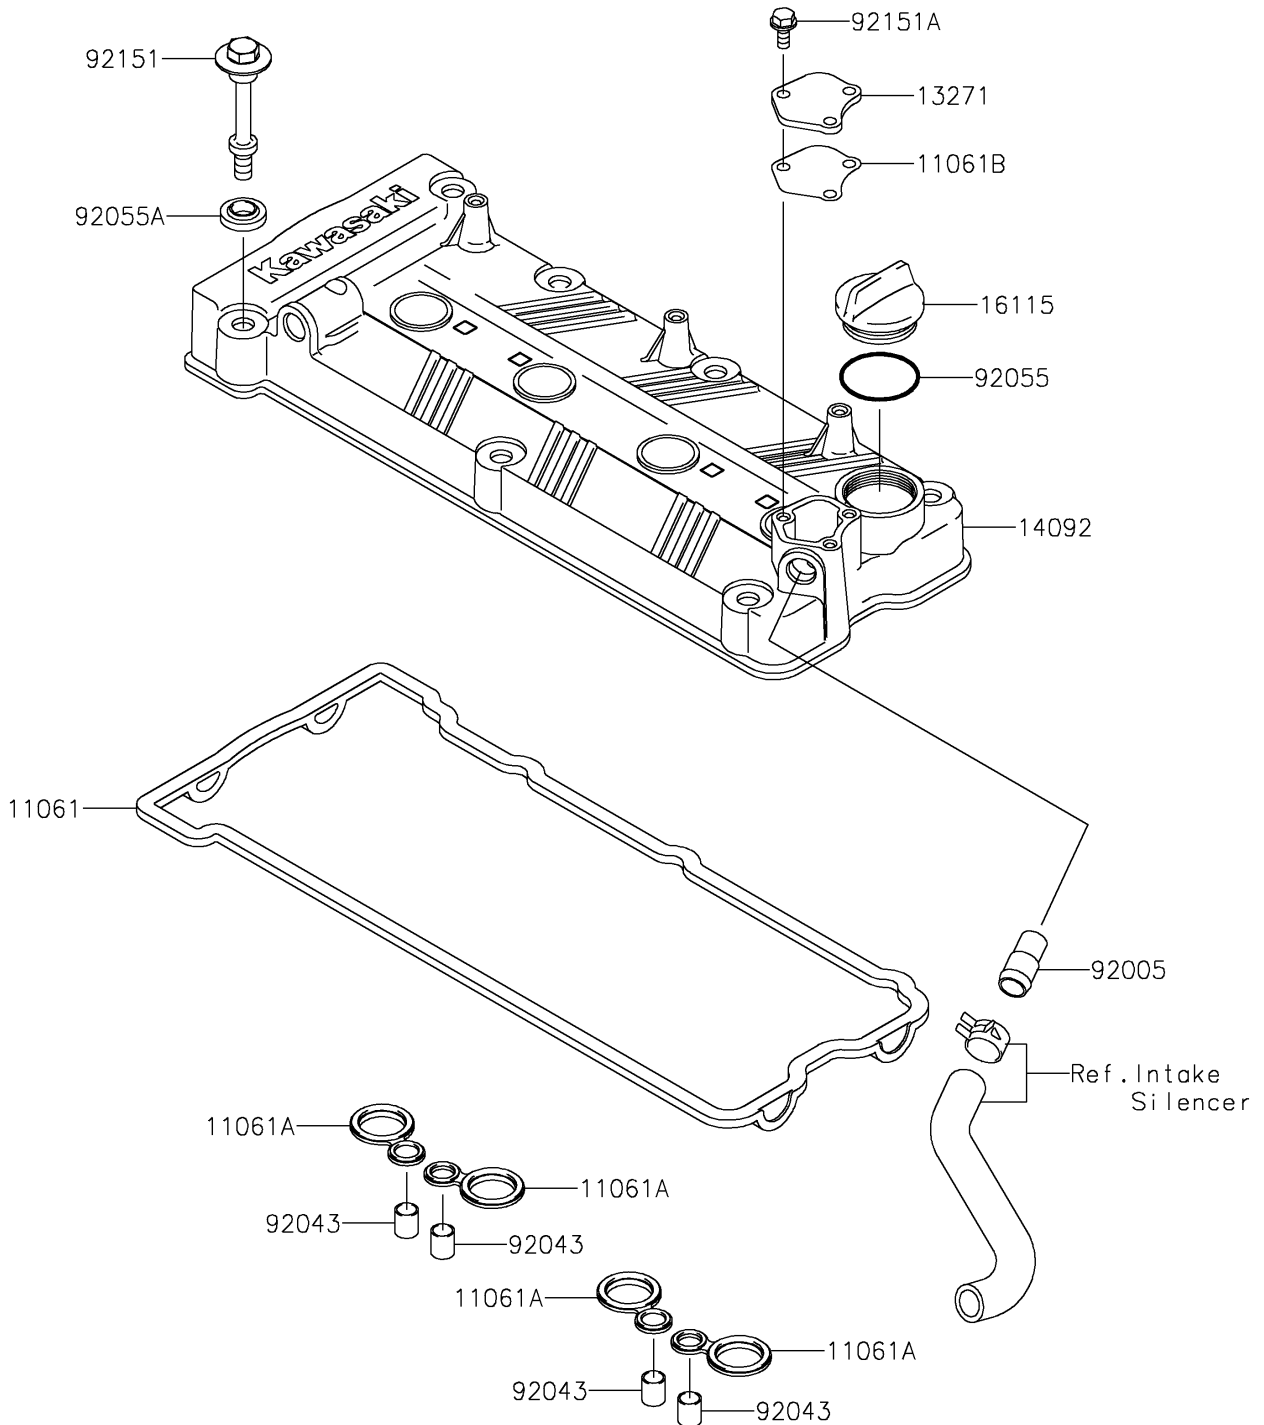

# 2018 JET SKI® STX®-15F

## PARTS DIAGRAM Cylinder Head Cover

E1112

## PARTS LIST

### Cylinder Head Cover

**ITEM NAME**

**PART NUMBER**

**QUANTITY**

---