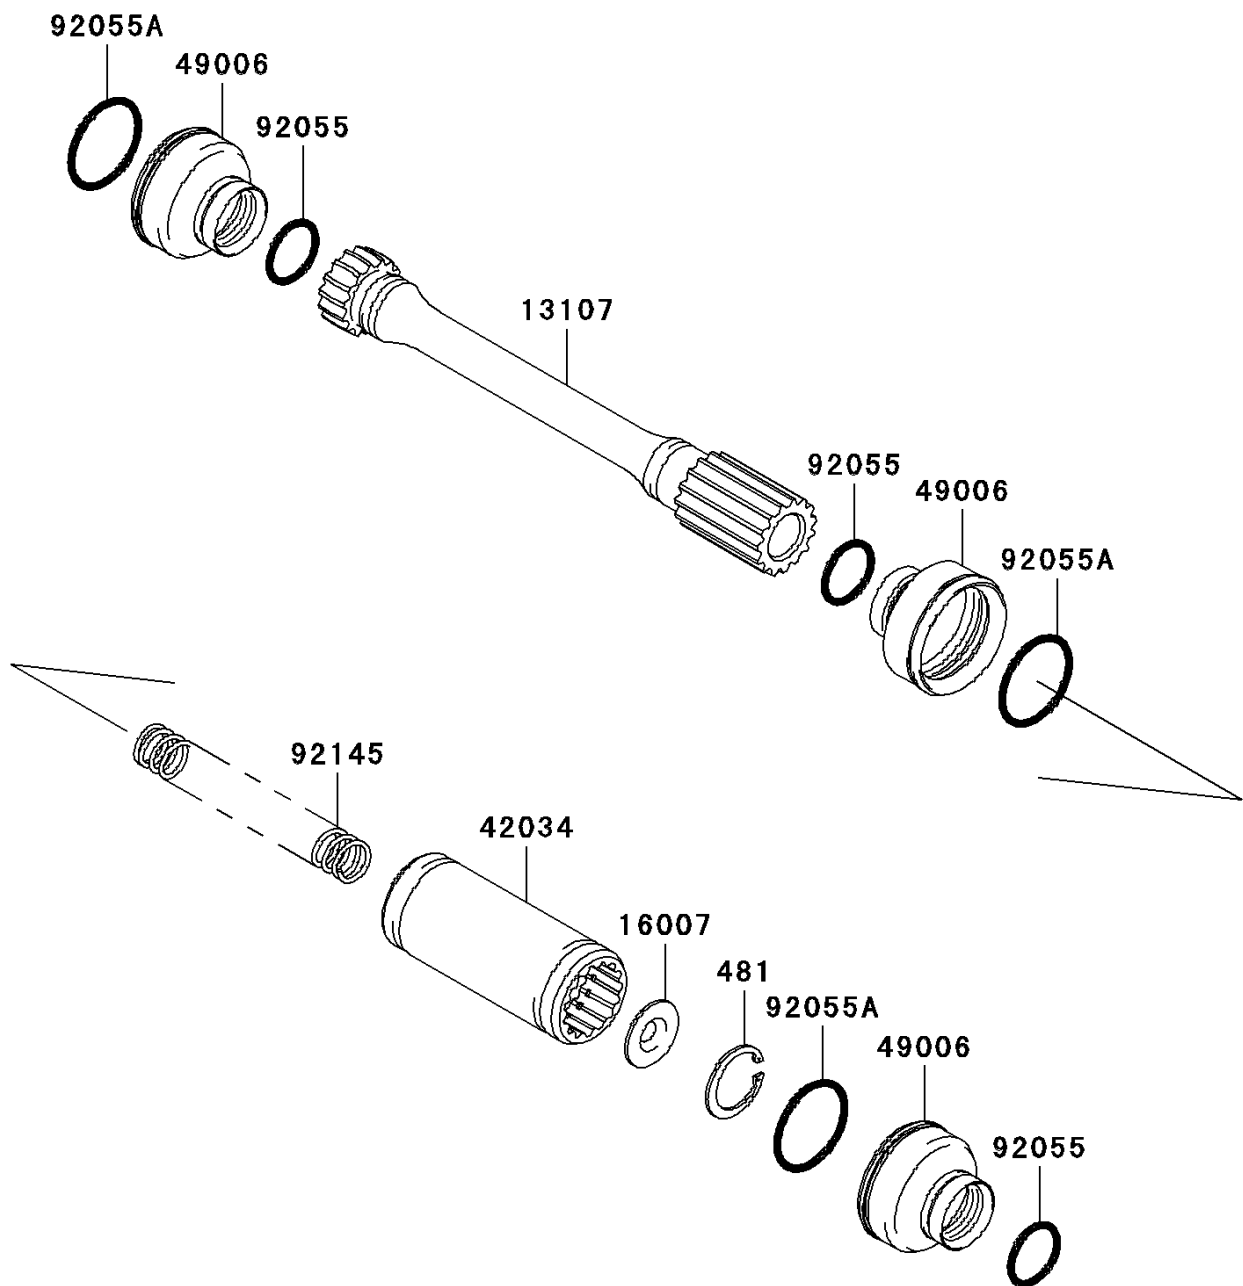

## PARTS DIAGRAM

### Drive Shaft-Propeller(A2/A3)

E3135A

(JKBVFHA1 4B531604~)

## PARTS LIST

### Drive Shaft-Propeller(A2/A3)

ITEM NAME	PART NUMBER	QUANTITY
CIRCLIP-TYPE-C,25MM (Ref # 481)	481J2500	1
SHAFT,FR PROPELLER SHAFT (Ref # 13107)	13107-1505	1
SEAT-SPRING,PROPELLER SHAFT (Ref # 16007)	16007-1205	1
COUPLING,PROPELLER (Ref # 42034)	42034-1193	1
BOOT (Ref # 49006)	49006-1362	3
RING-O,18X24X3 (Ref # 92055)	92055-1633	3
RING-O,30X35X2.5 (Ref # 92055A)	92055-1693	3
SPRING,PROPELLER SHAFT (Ref # 92145)	92145-1304	1