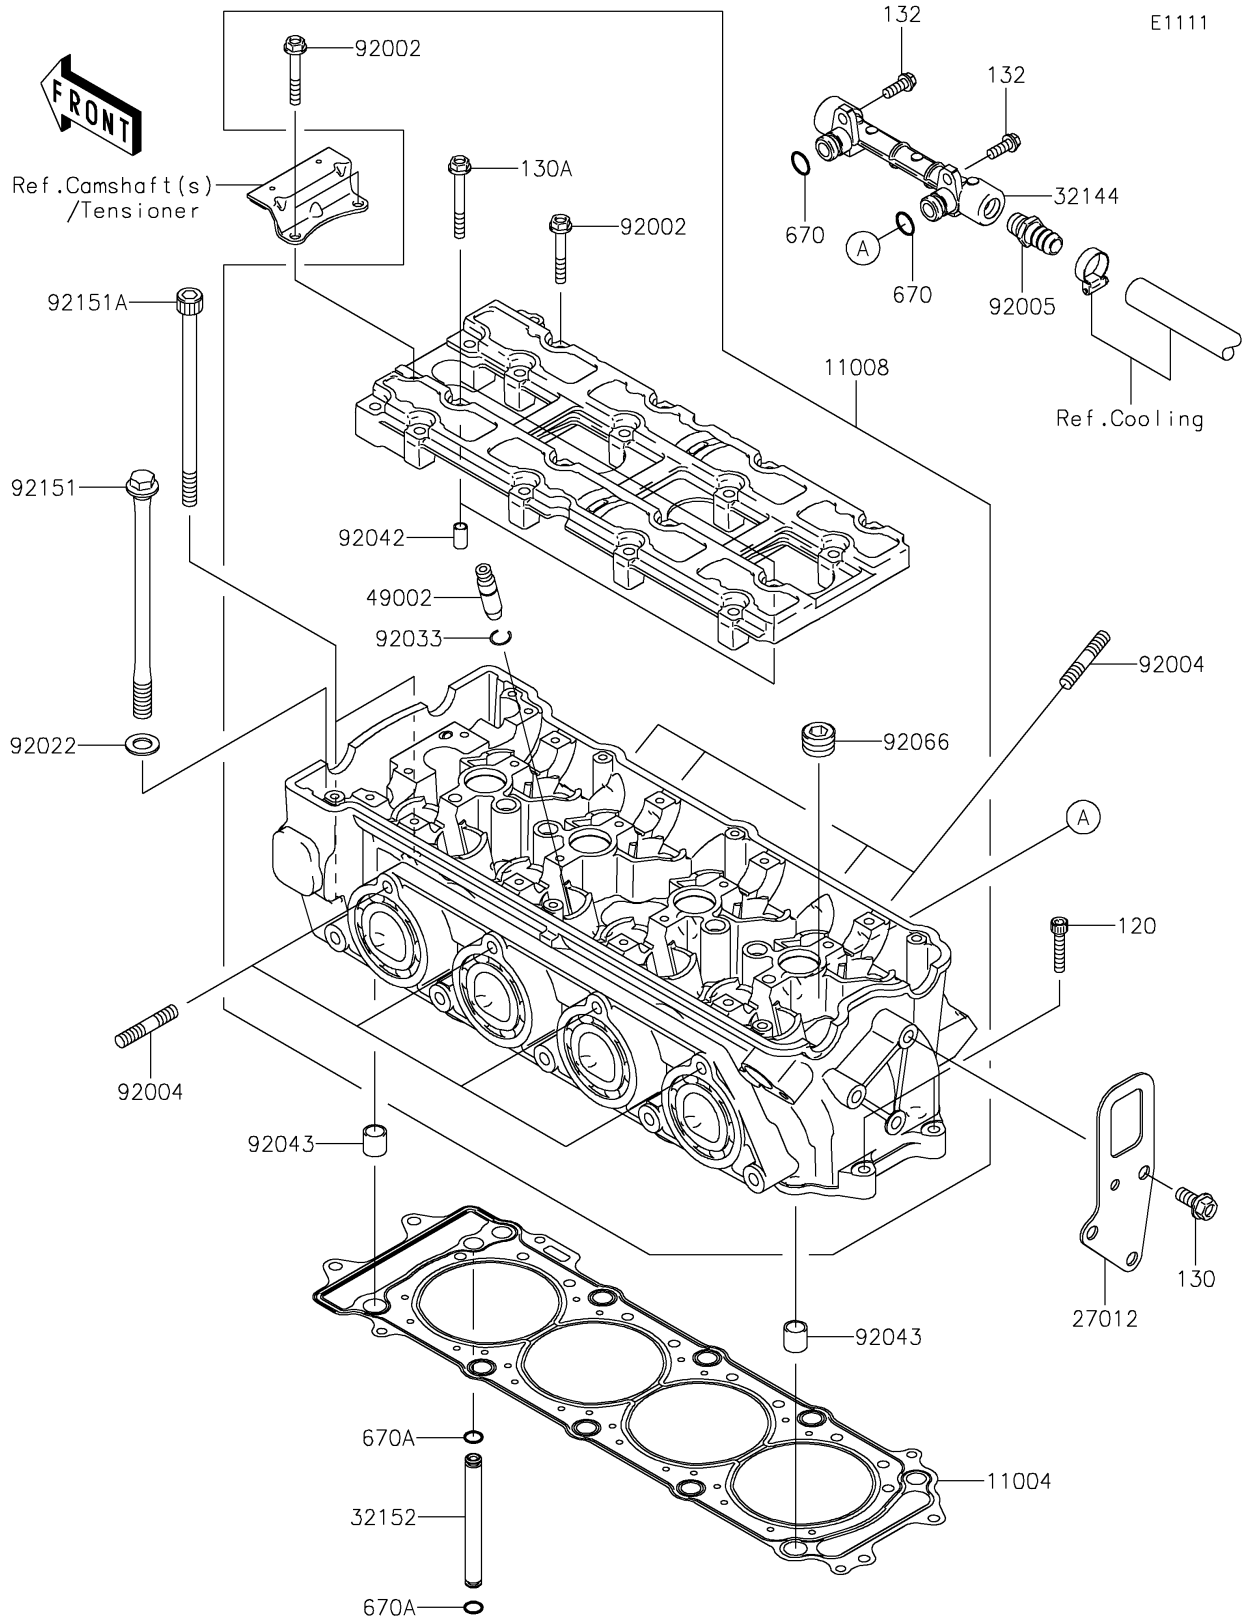

2019 JET SKI® STX®-15F

PARTS DIAGRAM

Cylinder Head

2019 JET SKI® STX®-15F

PARTS LIST

Cylinder Head

ITEM NAME

PART NUMBER

QUANTITY
