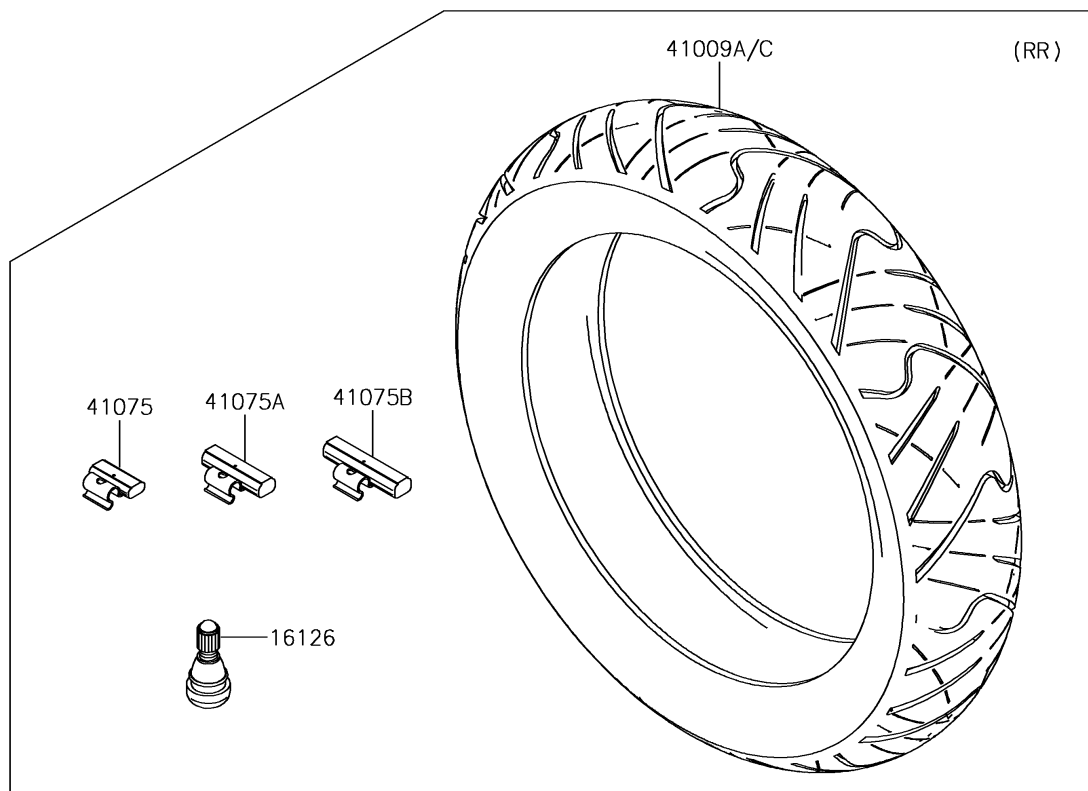

2017 Ninja 300 ABS KRT Edition

PARTS DIAGRAM

Tires(BGF-BHFA)

F2210

2017 Ninja 300 ABS KRT Edition

PARTS LIST

Tires(BGF-BHFA)

ITEM NAME	PART NUMBER	QUANTITY
VALVE,TIRE (Ref # 16126)	16126-1140	2
TIRE,FR,110/70-17 54S,RX-01F (Ref # 41009B)	41009-0740	1
TIRE,RR,140/70-17 66S,RX-01R (Ref # 41009C)	41009-0742	1
BALANCER-WHEEL,10G,SILVER (Ref # 41075)	41075-0007	AR
BALANCER-WHEEL,20G,SILVER (Ref # 41075A)	41075-0008	AR
BALANCER-WHEEL,30G,SILVER (Ref # 41075B)	41075-0009	AR