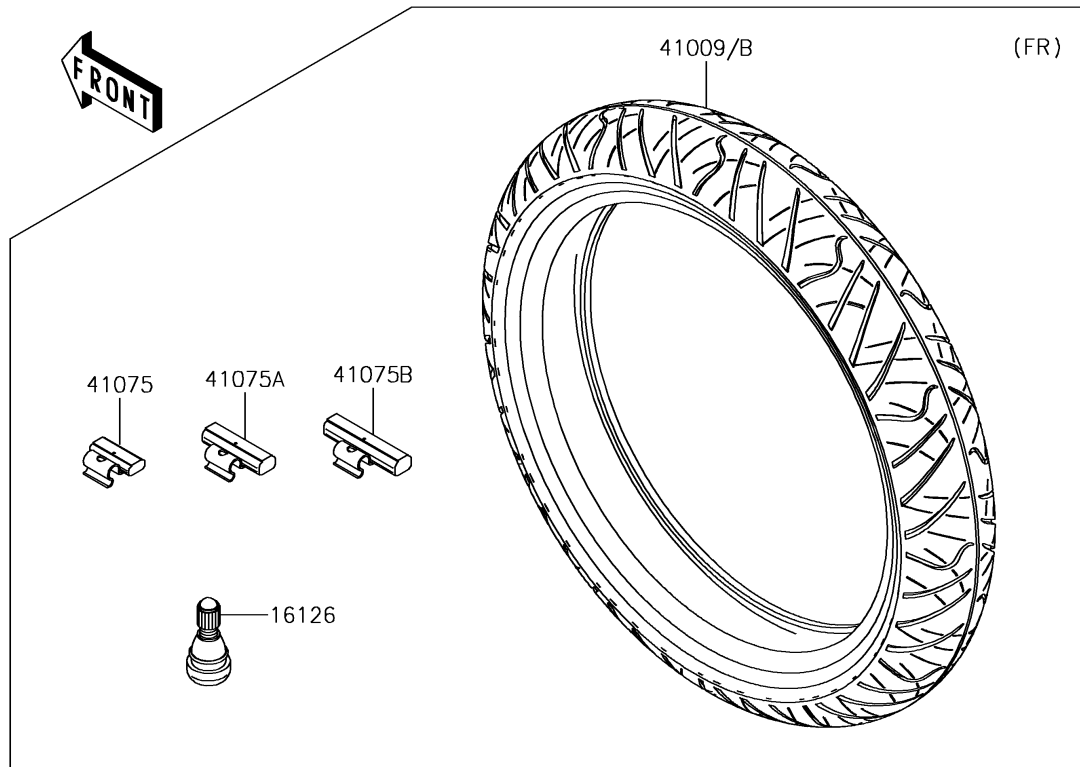

2017 Ninja 300 ABS KRT Edition

PARTS DIAGRAM

Tires(BGF-BHFA)

F2210

2017 Ninja 300 ABS KRT Edition

PARTS LIST

Tires(BGF-BHFA)

ITEM NAME	PART NUMBER	QUANTITY
VALVE,TIRE (Ref # 16126)	16126-1140	2
TIRE,FR,110/70-17 54S,RX-01F (Ref # 41009B)	41009-0740	1
TIRE,RR,140/70-17 66S,RX-01R (Ref # 41009C)	41009-0742	1
BALANCER-WHEEL,10G,SILVER (Ref # 41075)	41075-0007	AR
BALANCER-WHEEL,20G,SILVER (Ref # 41075A)	41075-0008	AR
BALANCER-WHEEL,30G,SILVER (Ref # 41075B)	41075-0009	AR