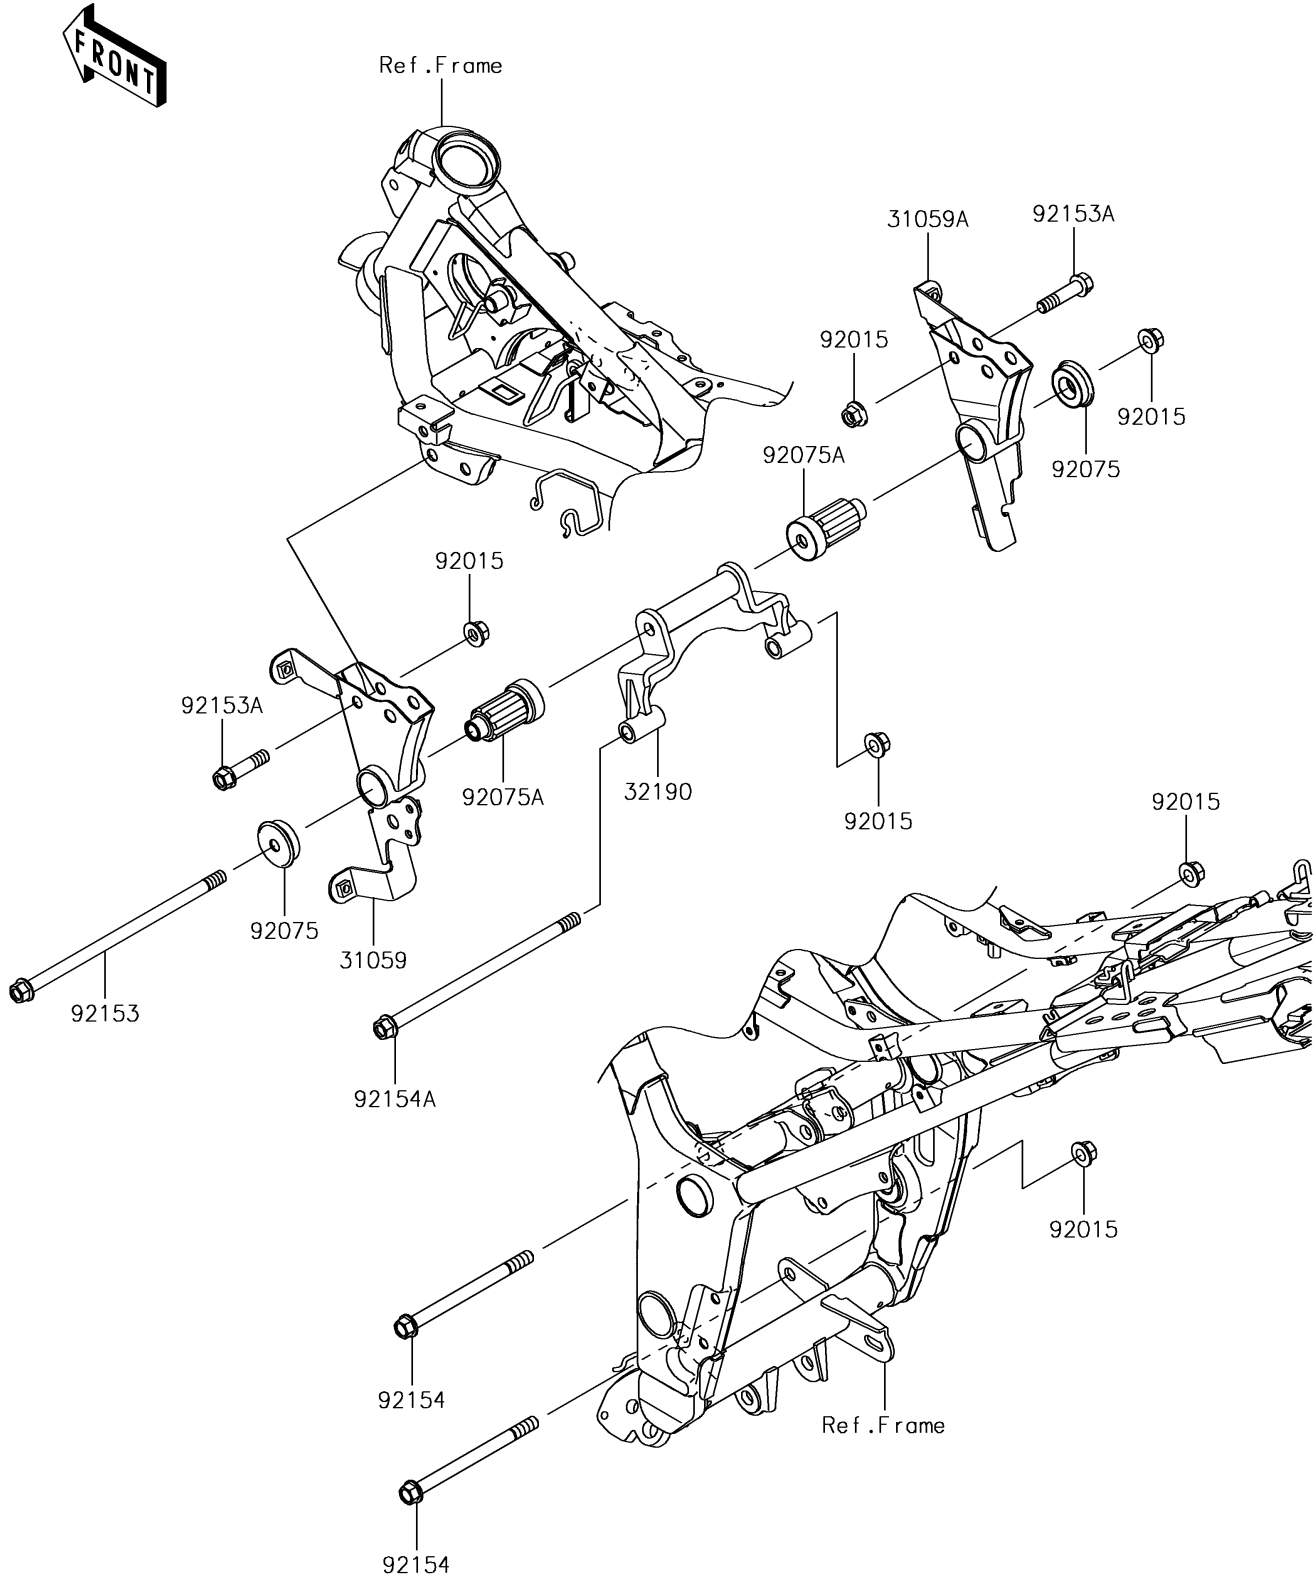

2017 Ninja 300 ABS KRT Edition

PARTS DIAGRAM

Engine Mount(BGF-BHFA)

F2122

2017 Ninja 300 ABS KRT Edition

PARTS LIST

Engine Mount(BGF-BHFA)

ITEM NAME	PART NUMBER	QUANTITY
BRACKET-COMP-ENGINE,LH (Ref # 31059)	31059-0061	1
BRACKET-COMP-ENGINE,RH (Ref # 31059A)	31059-0062	1
BRACKET-ENGINE (Ref # 32190)	32190-0629	1
NUT,FLANGED,10MM (Ref # 92015)	92015-1415	8
DAMPER,ENGINE MOUNT (Ref # 92075)	92075-1738	2
DAMPER,ENGINE MOUNT,MAIN (Ref # 92075A)	92075-1739	2
BOLT,FLANGED,10X240 (Ref # 92153)	92153-0559	1
BOLT,FLANGED,10X42 (Ref # 92153A)	92153-1957	4
BOLT,FLANGED,10X135 (Ref # 92154)	92154-0359	2
BOLT,FLANGED,10X210 (Ref # 92154A)	92154-0360	1