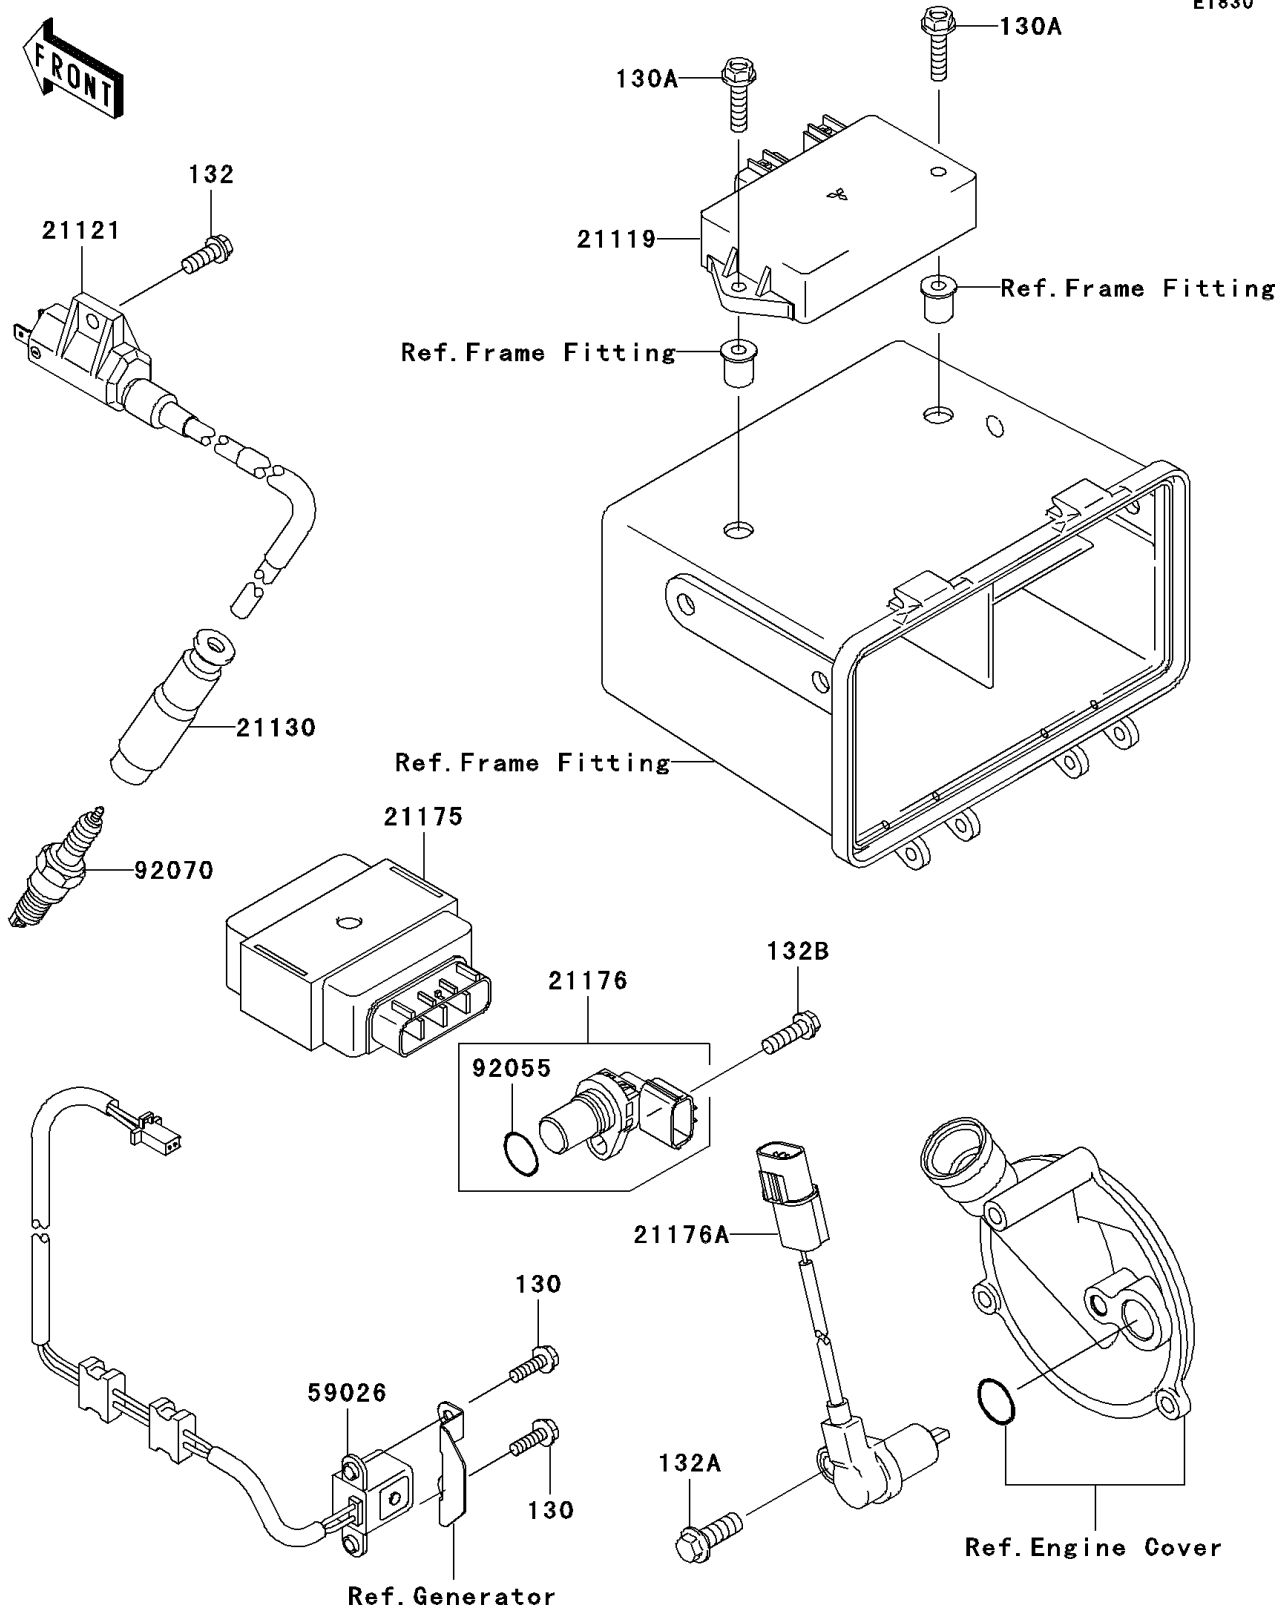

2004 Prairie 360 4X4

PARTS DIAGRAM

Ignition System

E1830

2004 Prairie 360 4X4

PARTS LIST

Ignition System

ITEM NAME	PART NUMBER	QUANTITY
-----------	-------------	----------
