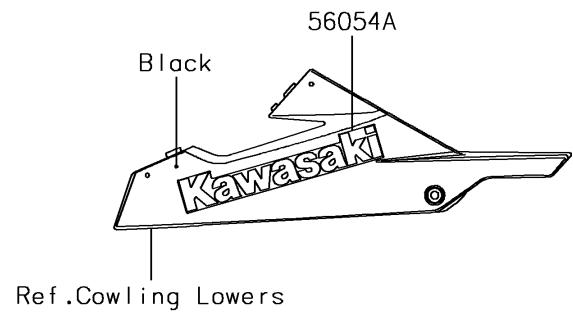

2017 Ninja 300

PARTS DIAGRAM

Decals(White)(AHF)

F2861E

2017 Ninja 300

PARTS LIST

Decals(White)(AHF)

ITEM NAME

PART NUMBER

QUANTITY
