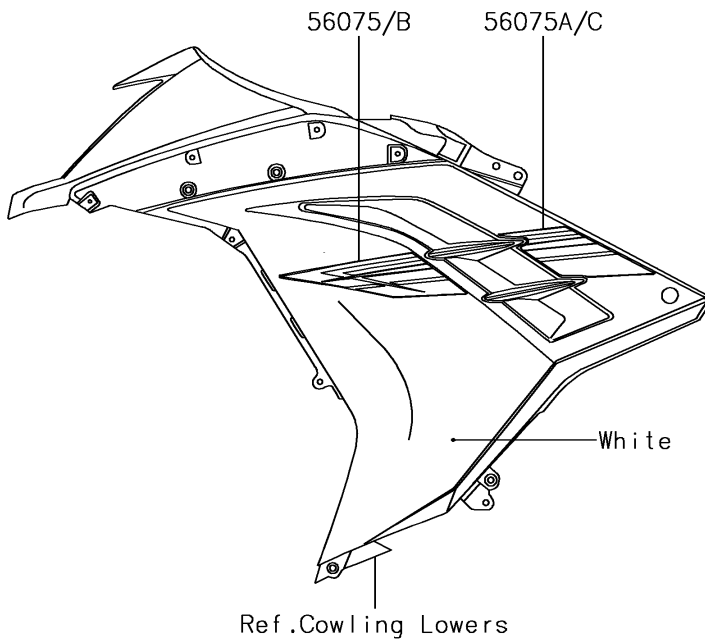

2017 Ninja 300

PARTS DIAGRAM

Decals(White)(AHF)

F2861E

2017 Ninja 300

PARTS LIST

Decals(White)(AHF)

ITEM NAME

PART NUMBER

QUANTITY
