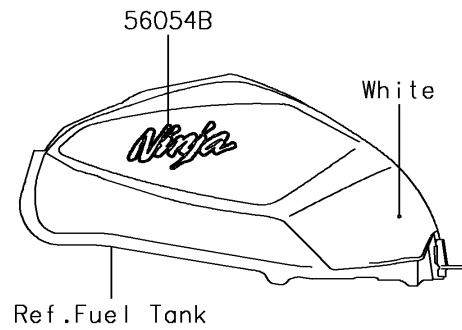

2017 Ninja 300

PARTS DIAGRAM

Decals(White)(AHF)

F2861E

2017 Ninja 300

PARTS LIST

Decals(White)(AHF)

ITEM NAME

PART NUMBER

QUANTITY
