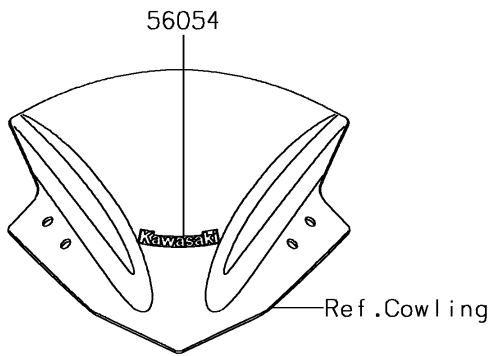

2017 Ninja 300

PARTS DIAGRAM

Decals(White)(AHF)

F2861E

2017 Ninja 300

PARTS LIST

Decals(White)(AHF)

ITEM NAME

PART NUMBER

QUANTITY
