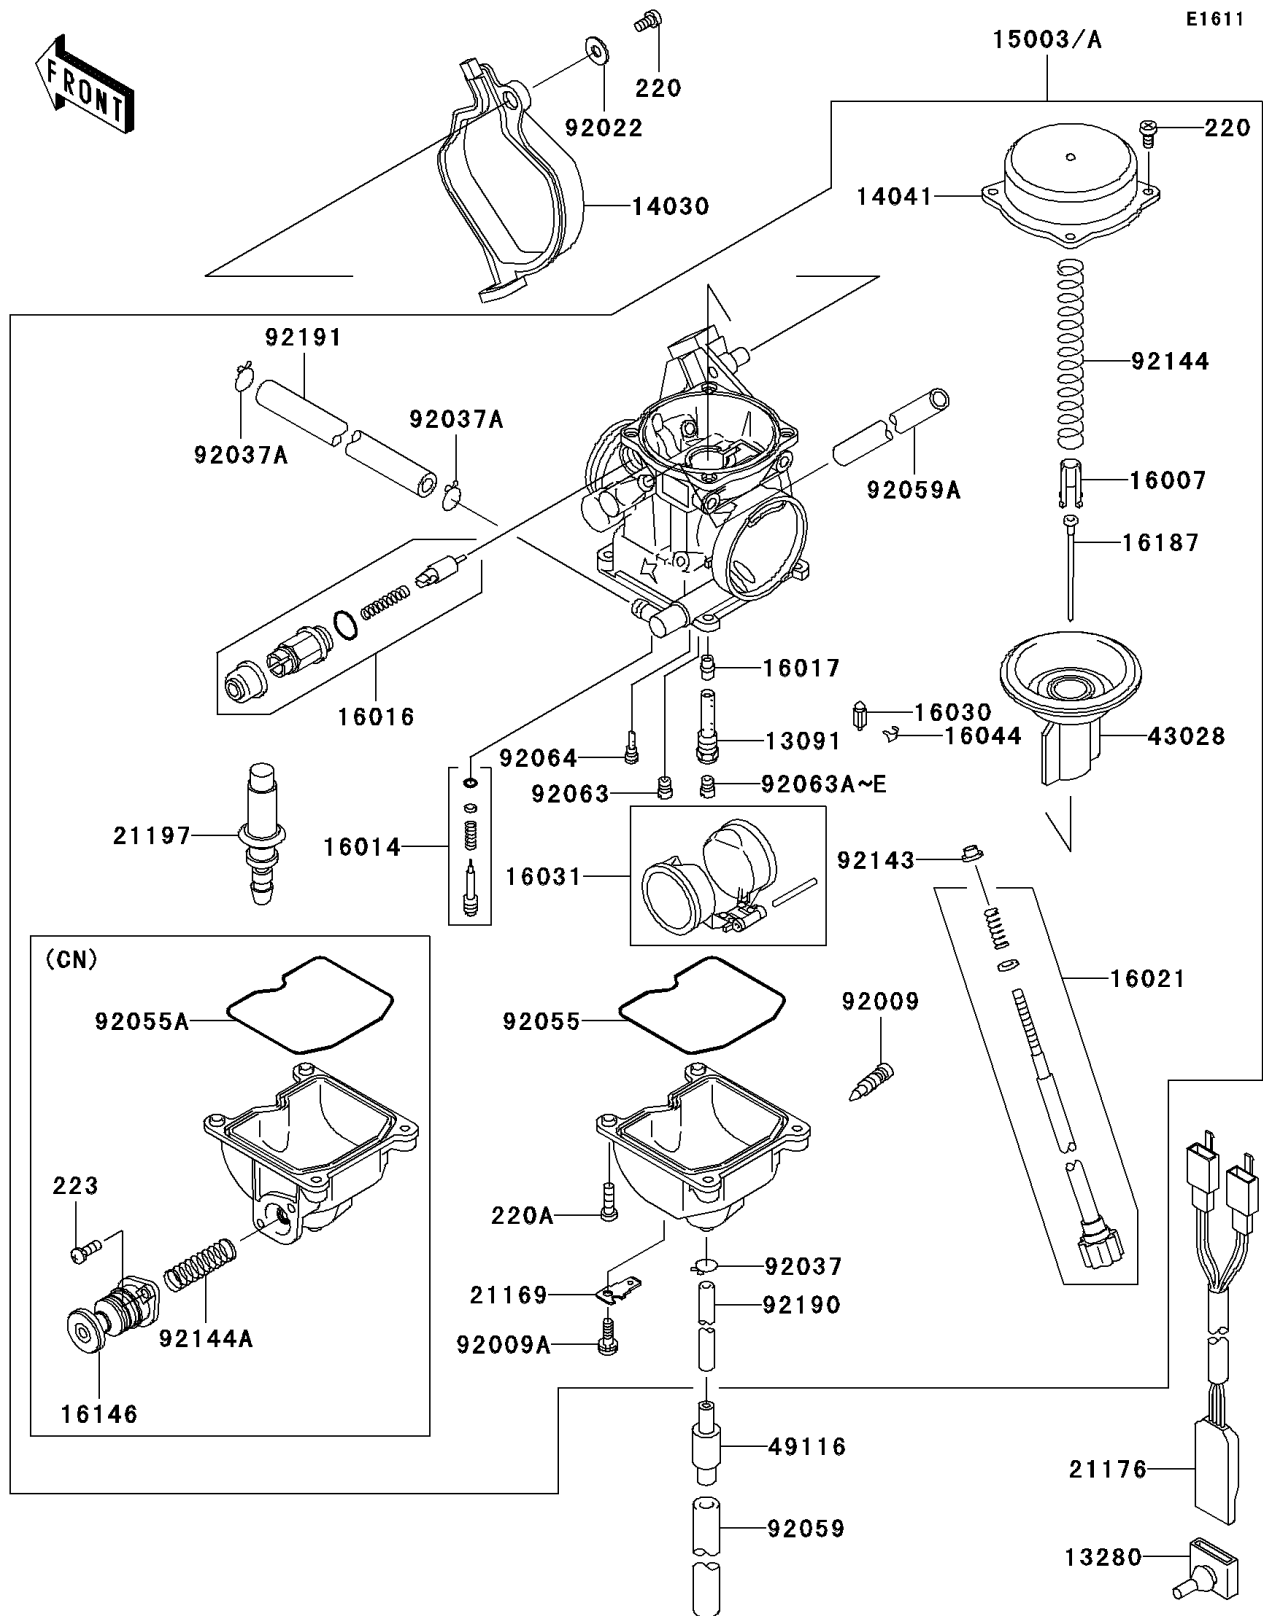

2004 Prairie 360 4X4

PARTS DIAGRAM

Carburetor

2004 Prairie 360 4X4

PARTS LIST

Carburetor

ITEM NAME	PART NUMBER	QUANTITY
HOLDER,NEEDLE JET (Ref # 13091)	13091-1914	1
HOLDER,CARBURETOR (Ref # 13280)	13280-1253	1
COVER-CARBURETOR (Ref # 14030)	14030-1054	1
COVER-COMP,MIXING,INSIDE (Ref # 14041)	14041-1061	1
SEAT-SPRING,VALVE (Ref # 16007)	16007-1134	1
SCREW-PILOT AIR (Ref # 16014)	16014-1081	1
PLUNGER,STARTER (Ref # 16016)	16016-1101	1
JET-NEEDLE,#6 (Ref # 16017)	16017-1254	1
SCREW-THROTTLE STOP (Ref # 16021)	16021-1242	1
VALVE-FLOAT (Ref # 16030)	16030-1007	1
FLOAT (Ref # 16031)	16031-1077	1
CLAMP,FLOAT VALVE (Ref # 16044)	16044-007	1
NEEDLE-JET,N2LQ (Ref # 16187)	16187-1236	1
TERMINAL (Ref # 21169)	21169-1072	1
SENSOR,CARBURETOR (Ref # 21176)	21176-1111	1
HEATER (Ref # 21197)	21197-1006	1
DIAPHRAGM,VALVE (Ref # 43028)	43028-1081	1
VALVE-ASSY (Ref # 49116)	49116-1126	1
SCREW,DRAIN,6X0.75 (Ref # 92009)	92009-1551	1
SCREW (Ref # 92009A)	92009-1713	1
WASHER,5.2X13X1 (Ref # 92022)	92022-1380	1
CLAMP,TUBE (Ref # 92037)	92037-1201	1
CLAMP,TUBE (Ref # 92037A)	92037-1531	2
TUBE,7X10X100 (Ref # 92059)	92059-1736	1
TUBE,6.5X9.5X320 (Ref # 92059A)	92059-1861	1
JET-MAIN,#90 (Ref # 92063)	92063-1003	1
JET-MAIN,#152 (Ref # 92063B)	92063-1331	1
SCREW-PAN-CROS,4X8 (Ref # 220)	220B0408	5
SCREW-PAN-CROS,4X14 (Ref # 220A)	220D0414	4