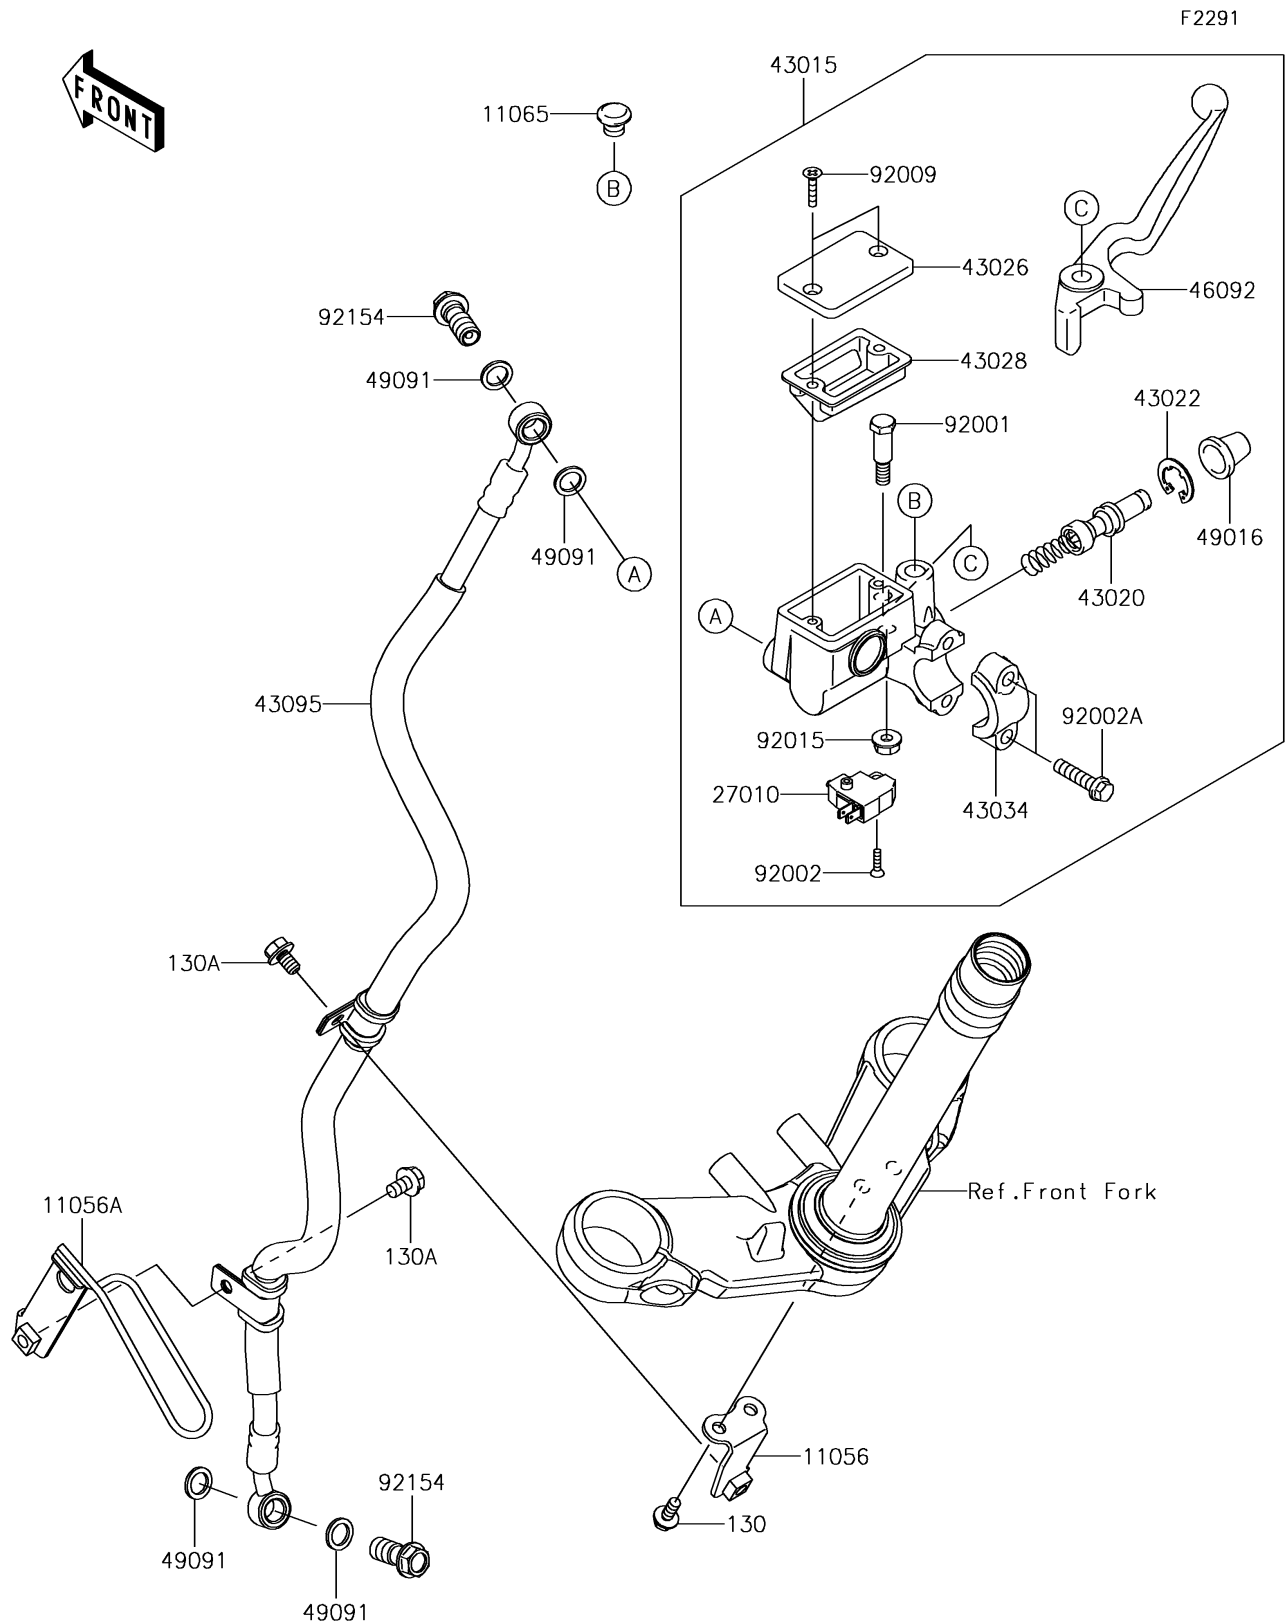

2016 Ninja 300

PARTS DIAGRAM

Front Master Cylinder

2016 Ninja 300

PARTS LIST

Front Master Cylinder

ITEM NAME

PART NUMBER

QUANTITY
