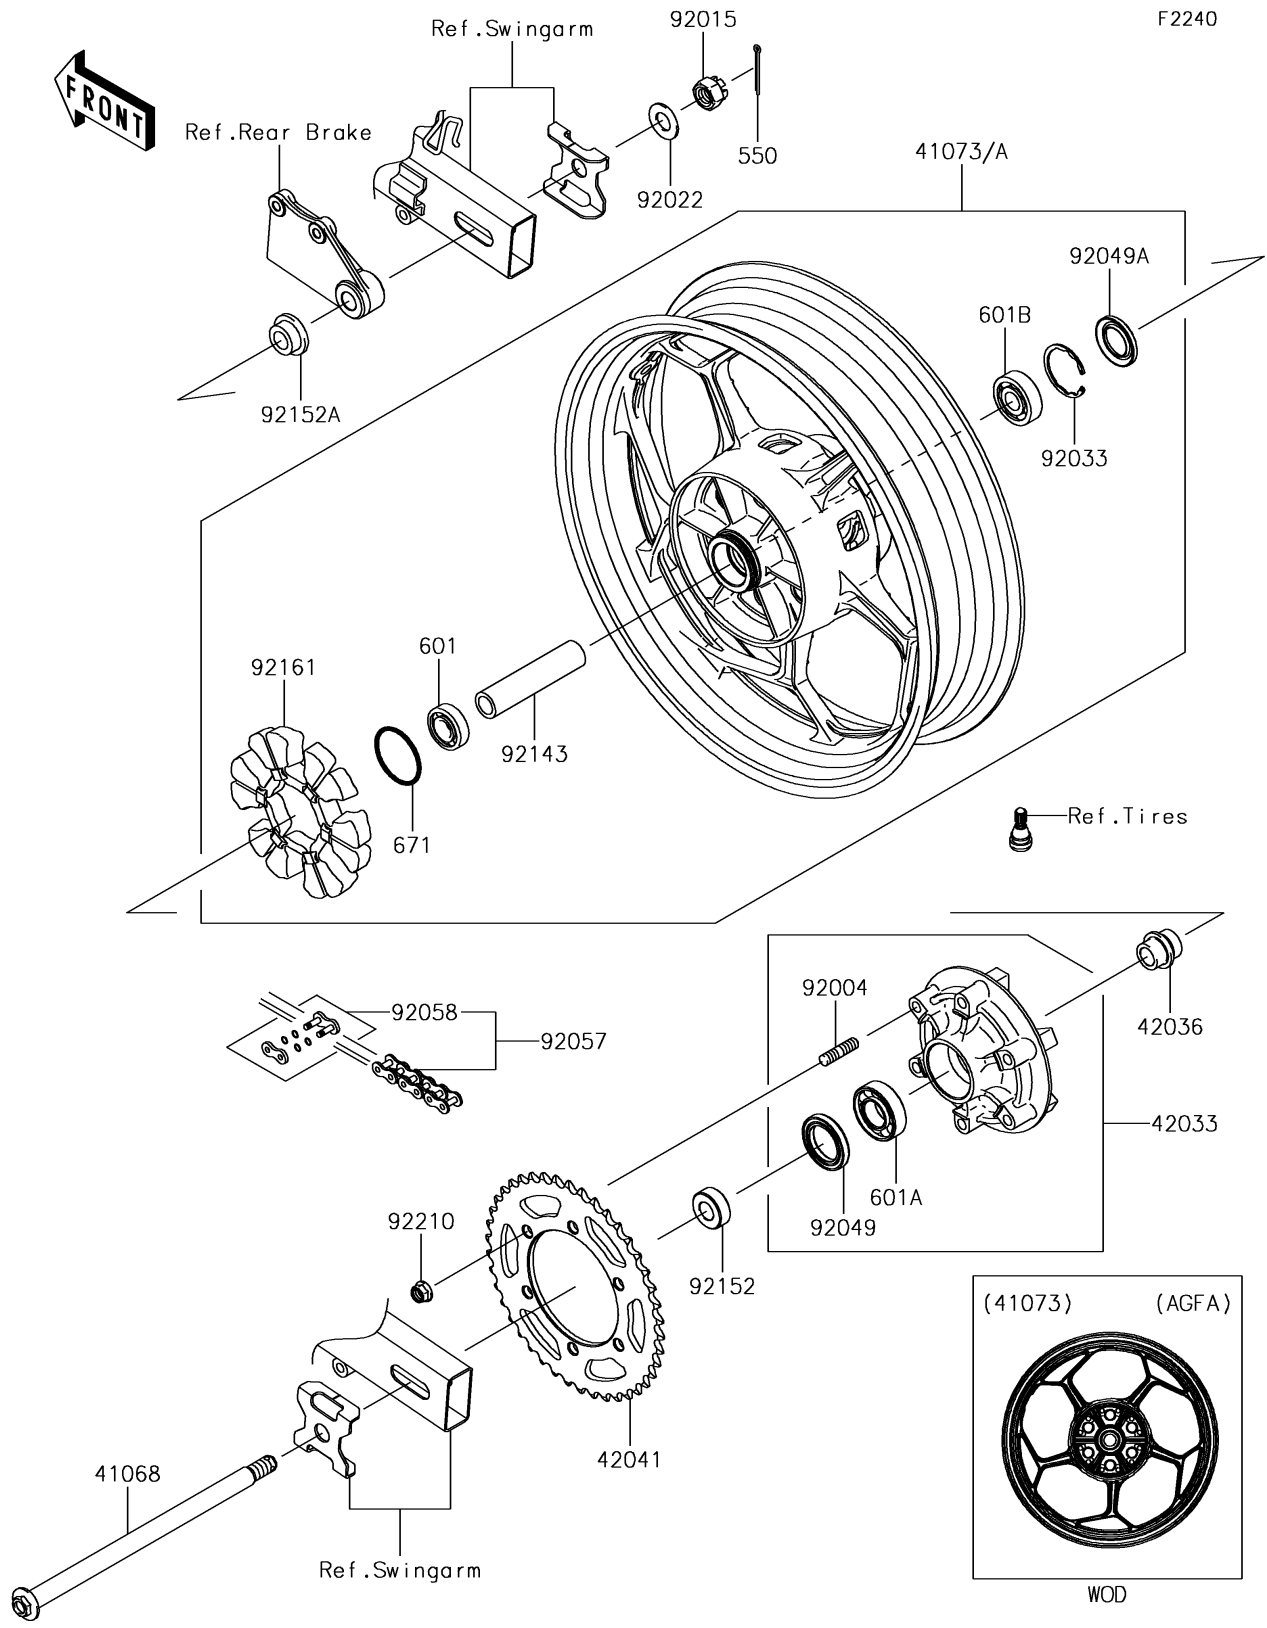

## PARTS DIAGRAM

### Rear Wheel/Chain

## PARTS LIST

### Rear Wheel/Chain

ITEM NAME	PART NUMBER	QUANTITY
AXLE,RR (Ref # 41068)	41068-1223	1
WHEEL-ASSY,RR,G.BLACK (Ref # 41073)	41073-0652-QT	1
COUPLING-ASSY,RR HUB (Ref # 42033)	42033-0574	1
SLEEVE,RR HUB,L=30 (Ref # 42036)	42036-1055	1
SPROCKET-HUB,42T (Ref # 42041)	42041-0118	1
PIN-COTTER,4.0X35 (Ref # 550)	550AA4035	1
BEARING-BALL,#6203UUC3 (Ref # 601)	601B6203UU	1
BEARING-BALL,#6205G (Ref # 601A)	601B6205G	1
BEARING-BALL,6303LLUC3/2ASU68 (Ref # 601B)	601B6303UU	1
O RING,50MM (Ref # 671)	671B2550	1
STUD,10X19 (Ref # 92004)	92004-0048	6
NUT,CASTLE,16MM (Ref # 92015)	92015-1947	1
WASHER,17.5X34X2.0 (Ref # 92022)	92022-1916	1
RING-SNAP,47MM (Ref # 92033)	92033-1042	1
SEAL-OIL,35X52X7 (Ref # 92049)	92049-0730	1
SEAL-OIL,BJN28475 (Ref # 92049A)	92049-1056	1
CHAIN,DRIVE,EK520SR-O2X106L (Ref # 92057)	92057-0019	1
JOINT-CHAIN,DRIVE (Ref # 92058)	92058-1102	1
COLLAR,RR HUB,L=111 (Ref # 92143)	92143-1416	1
COLLAR,17X35X13 (Ref # 92152)	92152-0843	1
COLLAR,17X28(38)X15 (Ref # 92152A)	92152-0844	1
DAMPER,RR HUB SHOCK (Ref # 92161)	92161-0700	1
NUT,LOCK,FLANGED,10MM (Ref # 92210)	92210-0276	6