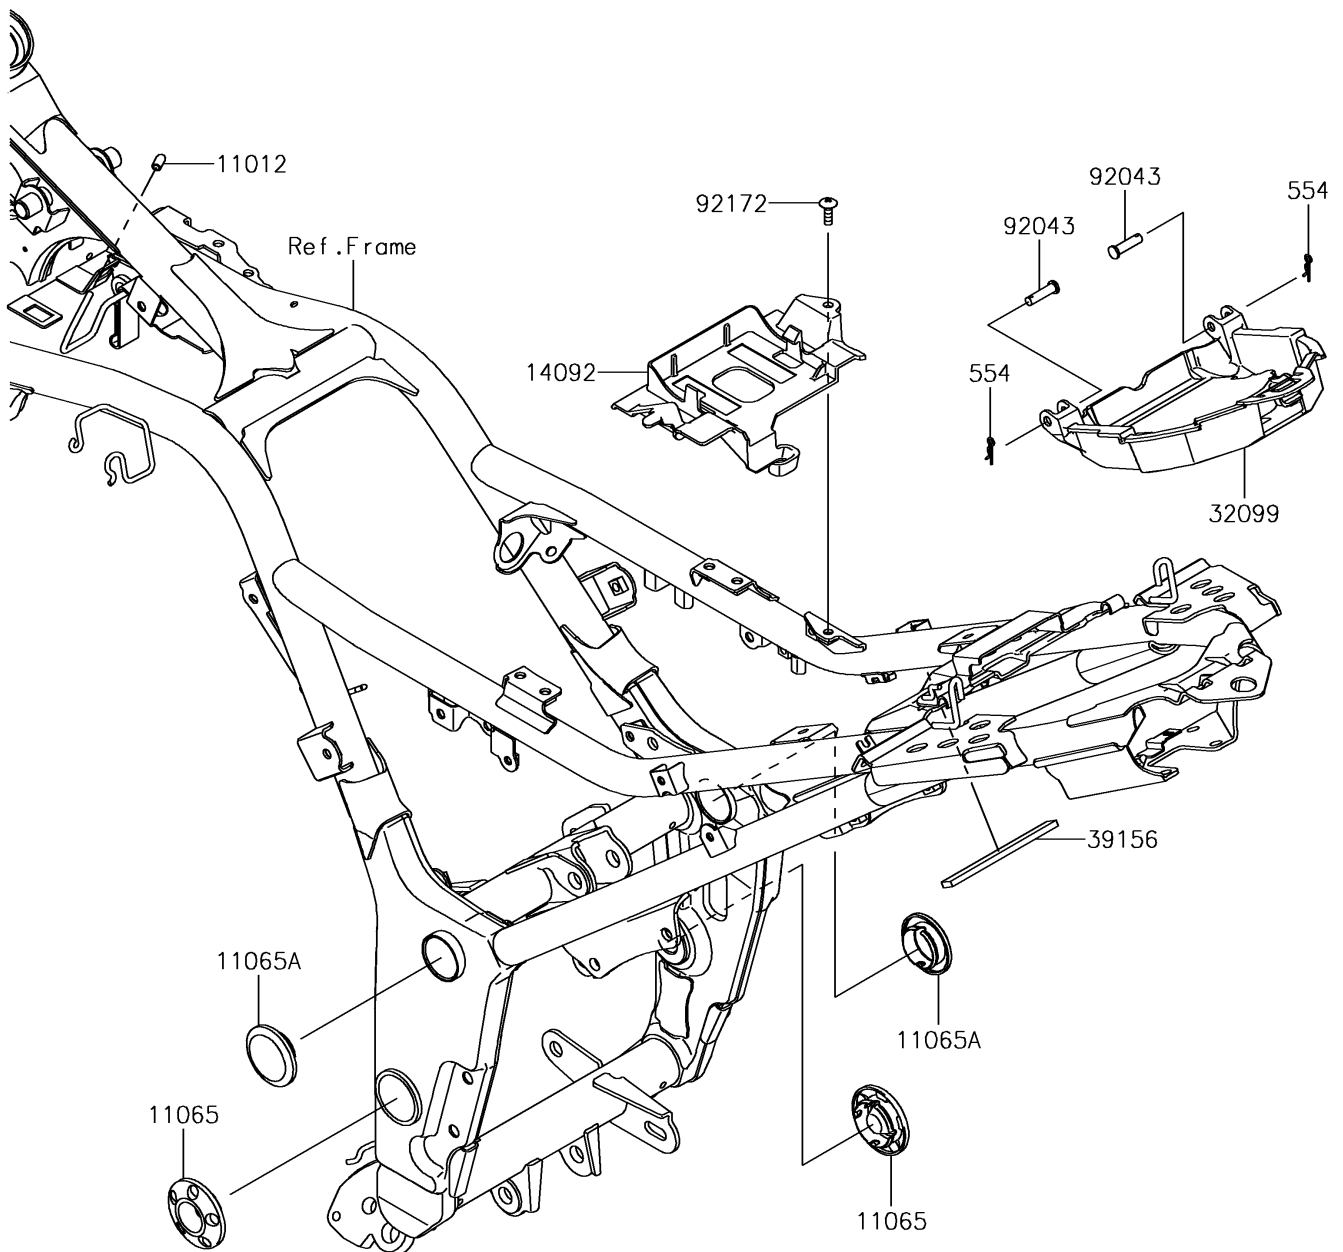

2016 Ninja 300

PARTS DIAGRAM

Frame Fittings

F2131

2016 Ninja 300

PARTS LIST Frame Fittings

ITEM NAME

PART NUMBER

QUANTITY
