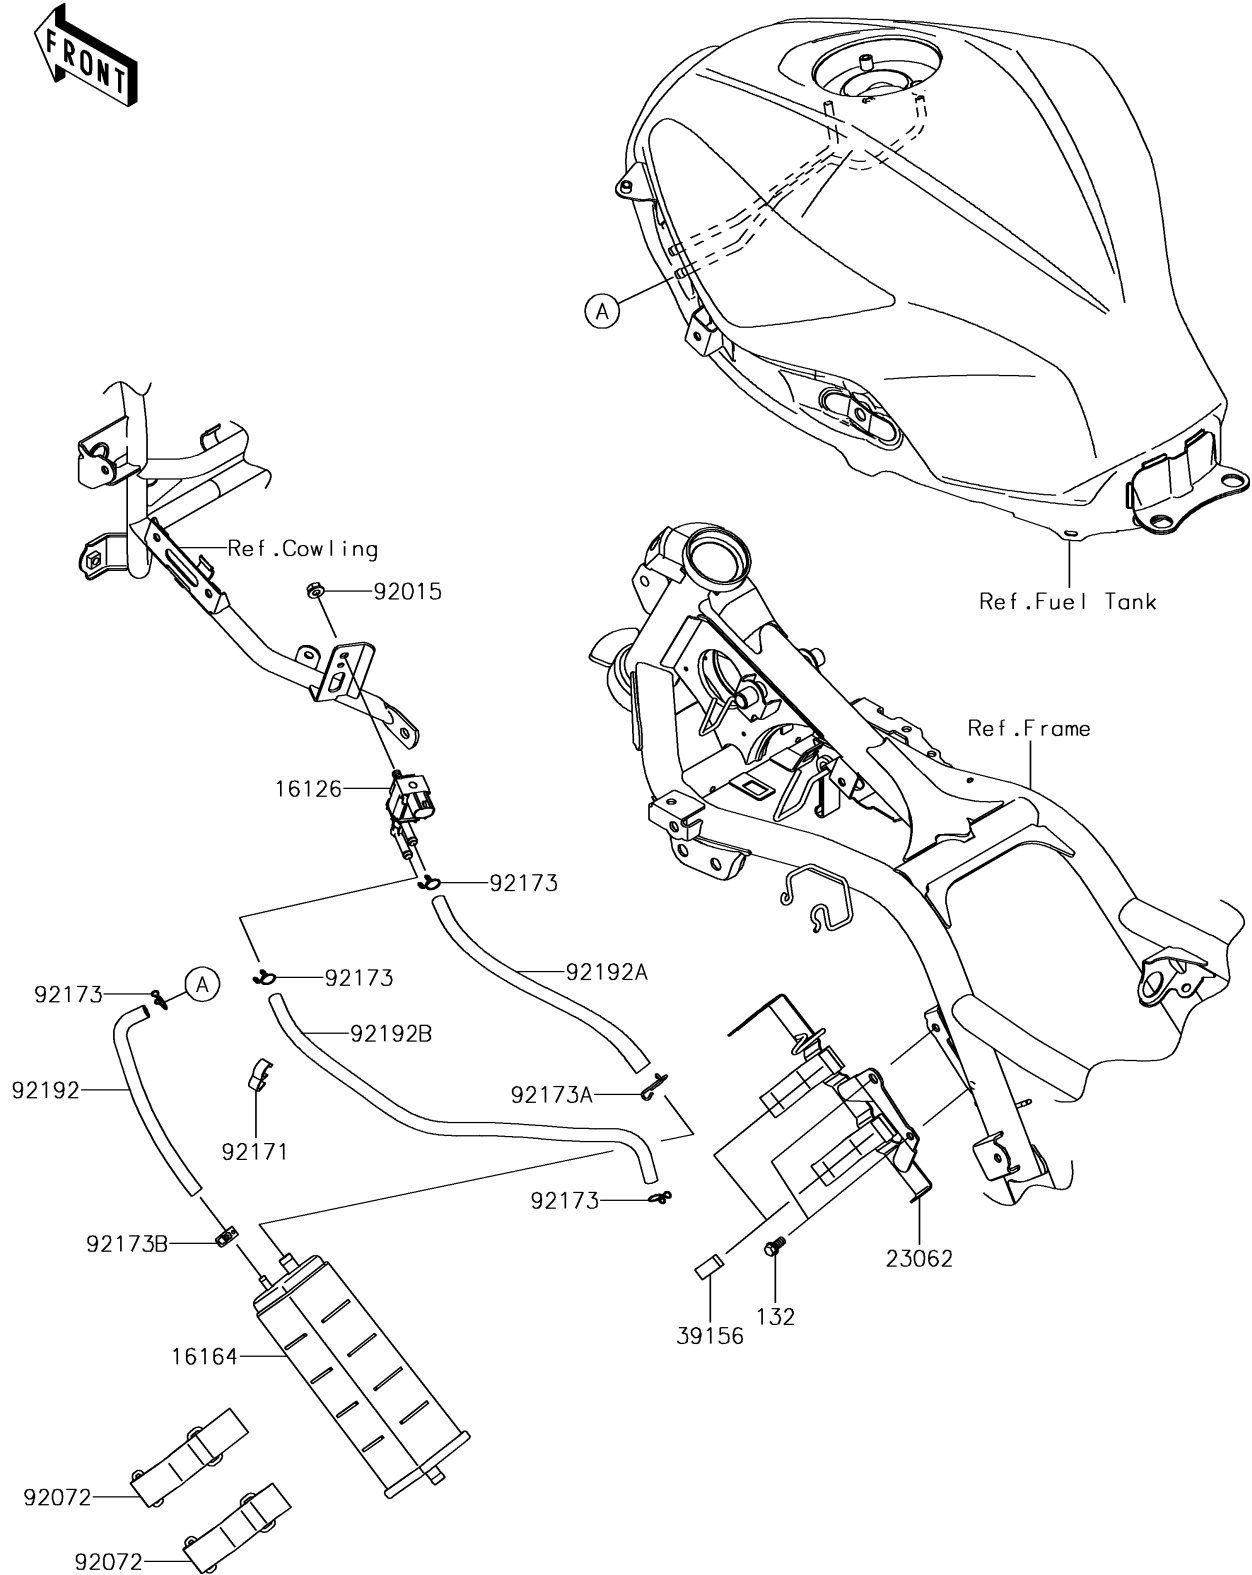

2017 Ninja 300

PARTS DIAGRAM

Fuel Evaporative System(CA)

E1650

2017 Ninja 300

PARTS LIST

Fuel Evaporative System(CA)

ITEM NAME

PART NUMBER

QUANTITY
