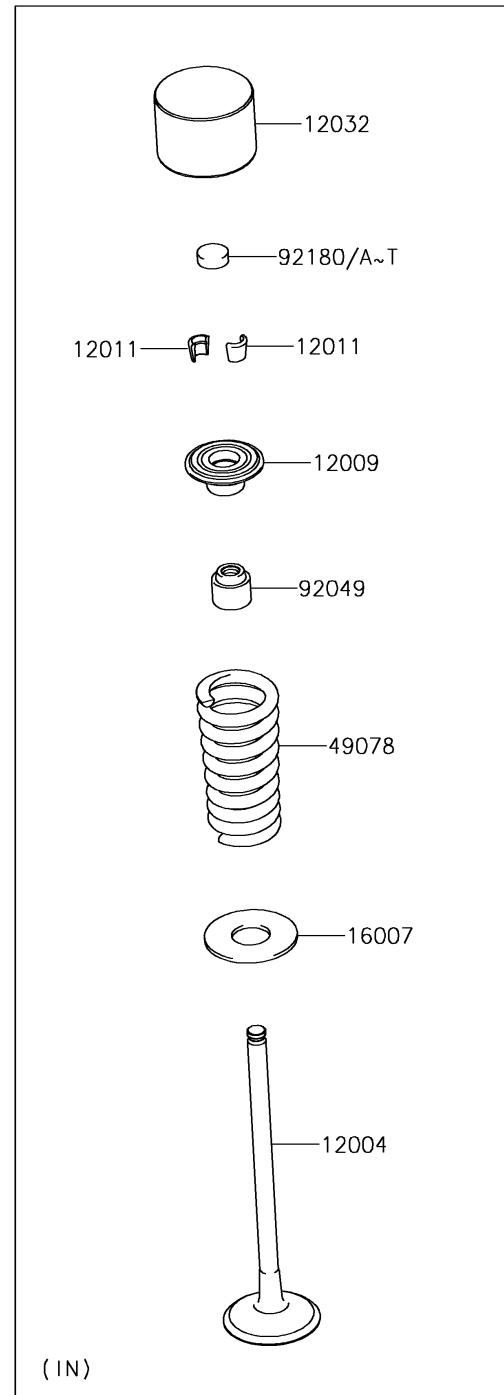

2017 Ninja 300

PARTS DIAGRAM

Valve(s)

E1210

2017 Ninja 300

PARTS LIST

Valve(s)

ITEM NAME

PART NUMBER

QUANTITY
