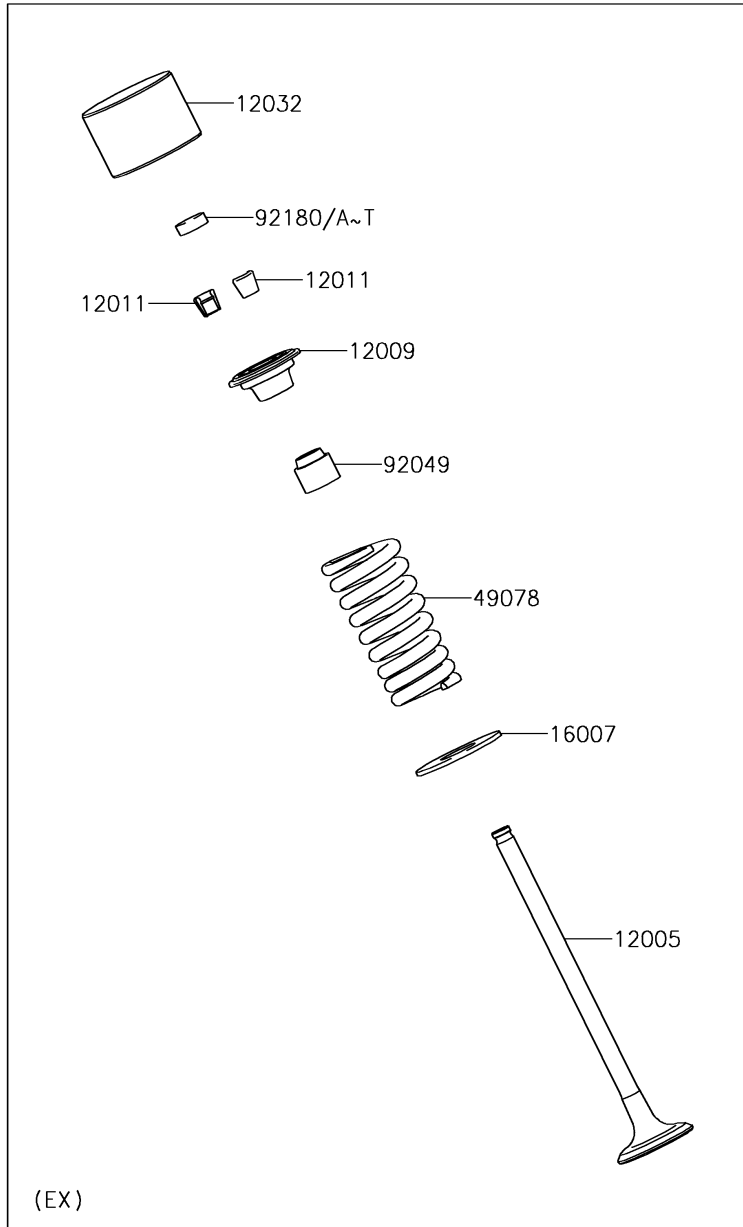

2017 Ninja 300

PARTS DIAGRAM

Valve(s)

E1210

2017 Ninja 300

PARTS LIST

Valve(s)

ITEM NAME

PART NUMBER

QUANTITY
