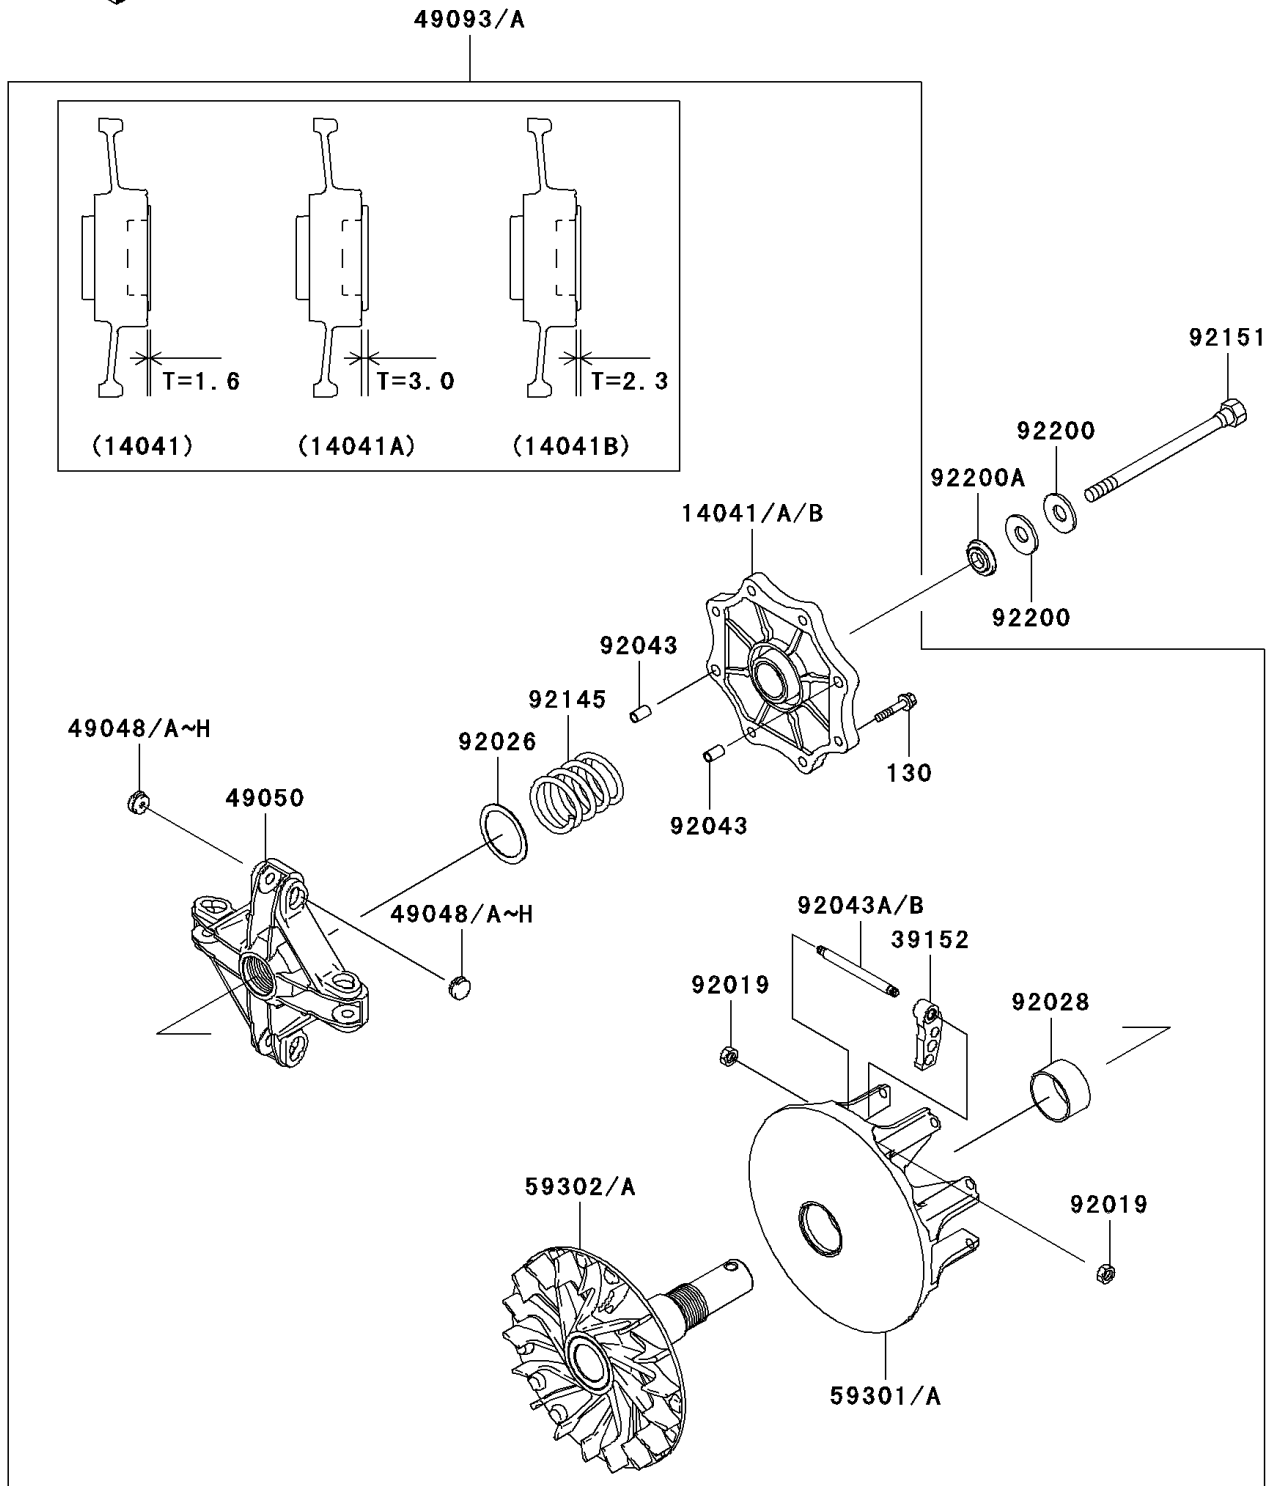

2005 Prairie 360 4X4

PARTS DIAGRAM

Drive Converter

E1391

2005 Prairie 360 4X4

PARTS LIST

Drive Converter

ITEM NAME

PART NUMBER

QUANTITY
