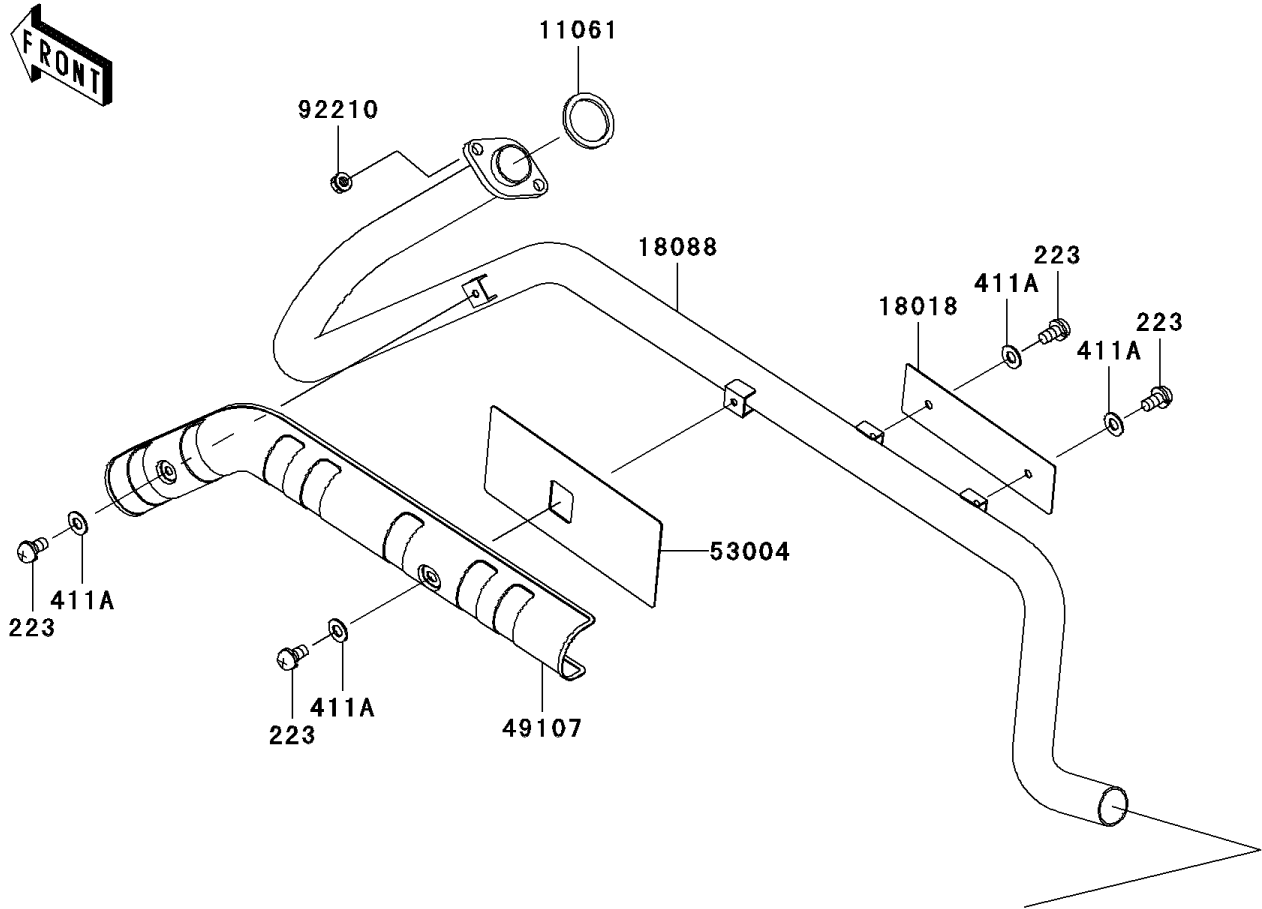

2004 Prairie 360 4X4

PARTS DIAGRAM

Muffler(s)

E1140

2004 Prairie 360 4X4

PARTS LIST

Muffler(s)

ITEM NAME	PART NUMBER	QUANTITY
BOLT-FLANGED,8X35 (Ref # 130)	130Z0835	2
SCREW-PAN-WS-CROS,6X12 (Ref # 223)	223C0612	4
WASHER-PLAIN,8MM (Ref # 411)	411B0800	2
WASHER-PLAIN,6MM,BLACK (Ref # 411A)	411F0600	4
WASHER-SPRING,8MM (Ref # 461)	461F0800	2
GASKET,EXHAUST PIPE CONNECTING (Ref # 11009)	11009-1667	1
GASKET,EXHAUST (Ref # 11061)	11061-1053	1
PLATE-HEAT GUARD,EXHAUST PIPE (Ref # 18018)	18018-1135	1
PIPE-EXHAUST (Ref # 18088)	18088-1215	1
BODY-COMP-MUFFLER (Ref # 18090)	18090-1954	1
COVER-EXHAUST PIPE (Ref # 49107)	49107-1222	1
MAT (Ref # 53004)	53004-1181	1
COLLAR,MUFFLER (Ref # 92027)	92027-1981	2
CLAMP,42MM (Ref # 92037)	92037-1349	1
DAMPER,MUFFLER (Ref # 92161)	92161-1292	2
NUT,8MM (Ref # 92210)	92210-1242	2