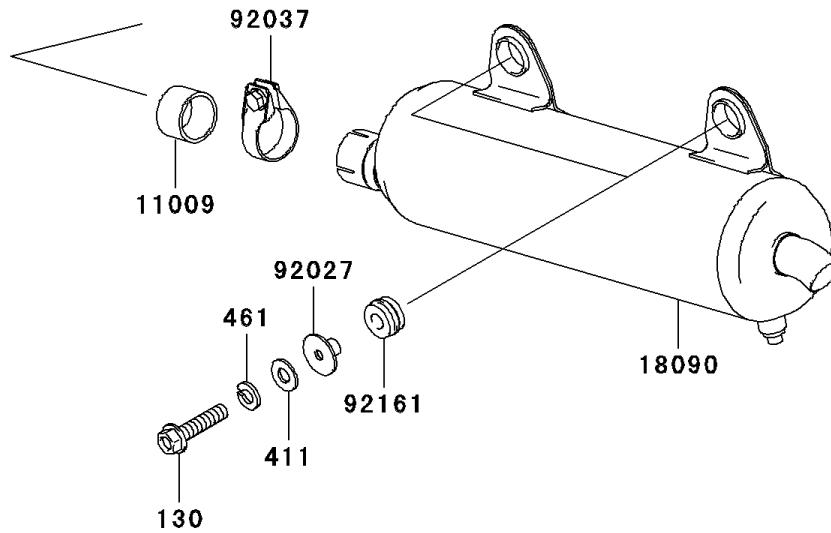

2004 Prairie 360 4X4

PARTS DIAGRAM

Muffler(s)

E1140

2004 Prairie 360 4X4

PARTS LIST

Muffler(s)

ITEM NAME	PART NUMBER	QUANTITY
BOLT-FLANGED,8X35 (Ref # 130)	130Z0835	2
SCREW-PAN-WS-CROS,6X12 (Ref # 223)	223C0612	4
WASHER-PLAIN,8MM (Ref # 411)	411B0800	2
WASHER-PLAIN,6MM,BLACK (Ref # 411A)	411F0600	4
WASHER-SPRING,8MM (Ref # 461)	461F0800	2
GASKET,EXHAUST PIPE CONNECTING (Ref # 11009)	11009-1667	1
GASKET,EXHAUST (Ref # 11061)	11061-1053	1
PLATE-HEAT GUARD,EXHAUST PIPE (Ref # 18018)	18018-1135	1
PIPE-EXHAUST (Ref # 18088)	18088-1215	1
BODY-COMP-MUFFLER (Ref # 18090)	18090-1954	1
COVER-EXHAUST PIPE (Ref # 49107)	49107-1222	1
MAT (Ref # 53004)	53004-1181	1
COLLAR,MUFFLER (Ref # 92027)	92027-1981	2
CLAMP,42MM (Ref # 92037)	92037-1349	1
DAMPER,MUFFLER (Ref # 92161)	92161-1292	2
NUT,8MM (Ref # 92210)	92210-1242	2