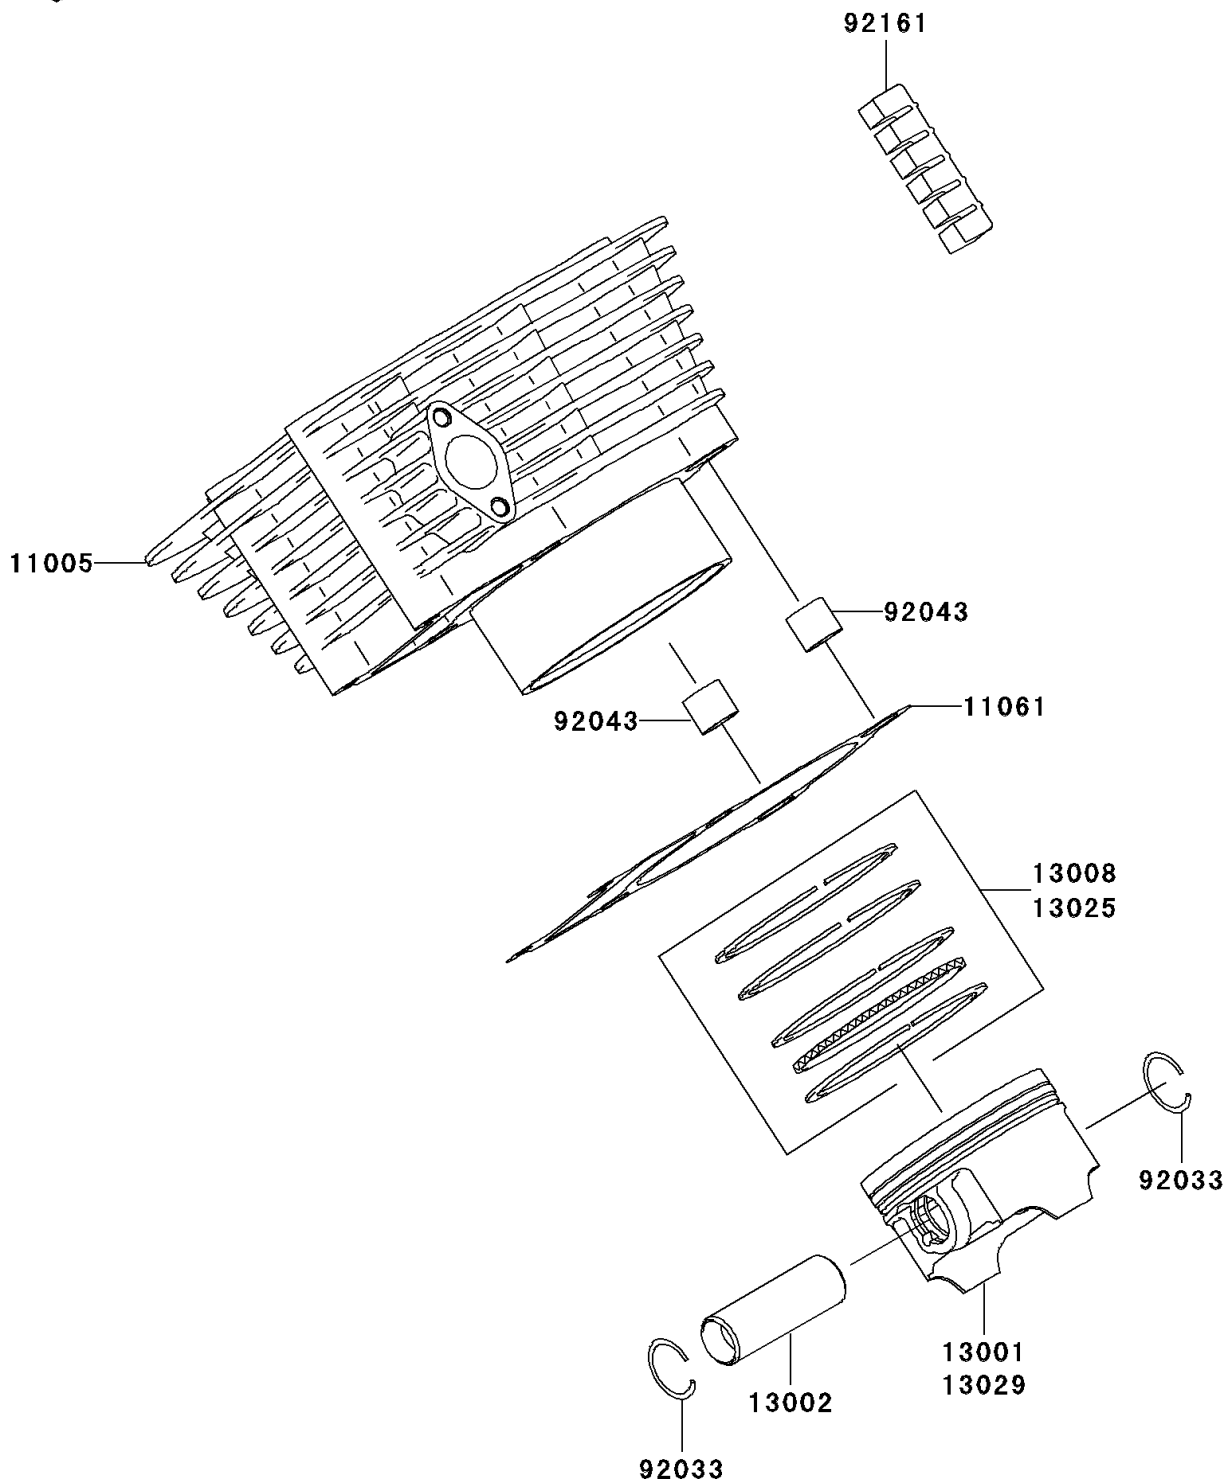

2004 Prairie 360 4X4

PARTS DIAGRAM

Cylinder/Piston(s)

E1120

2004 Prairie 360 4X4

PARTS LIST

Cylinder/Piston(s)

ITEM NAME	PART NUMBER	QUANTITY
CYLINDER-ENGINE (Ref # 11005)	11005-1980	1
GASKET,CYLINDER BASE (Ref # 11061)	11061-1085	1
PISTON-ENGINE (Ref # 13001)	13001-1652	1
PIN-PISTON (Ref # 13002)	13002-1060	1
RING-SET-PISTON (Ref # 13008)	13008-1214	1
RING-SET-PISTON L,O/S 0.50 (Ref # 13025)	13025-0002	1
PISTON-ENGINE L,O/S 0.50 (Ref # 13029)	13029-0002	1
RING-SNAP (Ref # 92033)	92033-1207	2
PIN,13X16X14 (Ref # 92043)	92043-1608	2
DAMPER,CYLINDER (Ref # 92161)	92161-1312	5