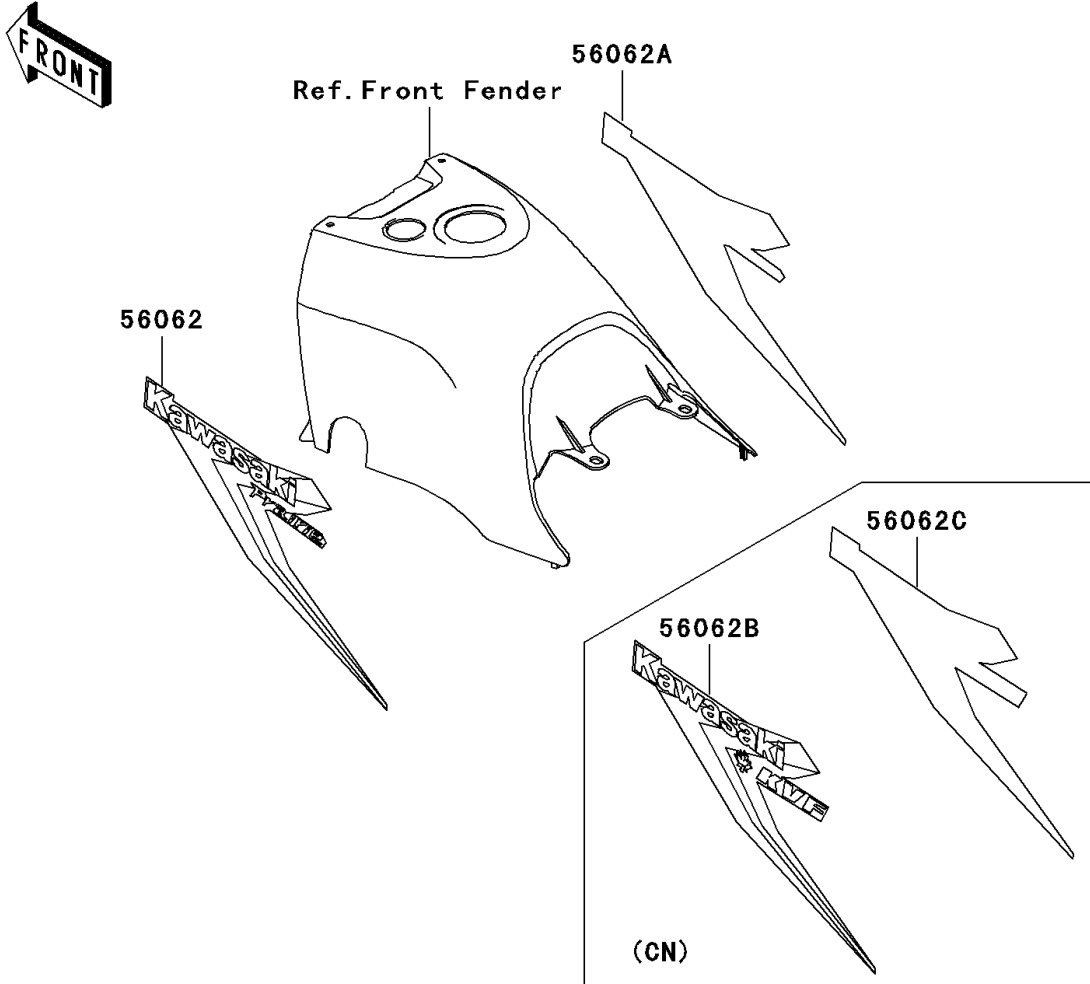

1999 Prairie 300

PARTS DIAGRAM

Decals(Red)(B1)

F2861A

Ref. Air Cleaner

56051

Ref. Converter Cover

56052

1999 Prairie 300

PARTS LIST

Decals(Red)(B1)

ITEM NAME

PART NUMBER

QUANTITY
