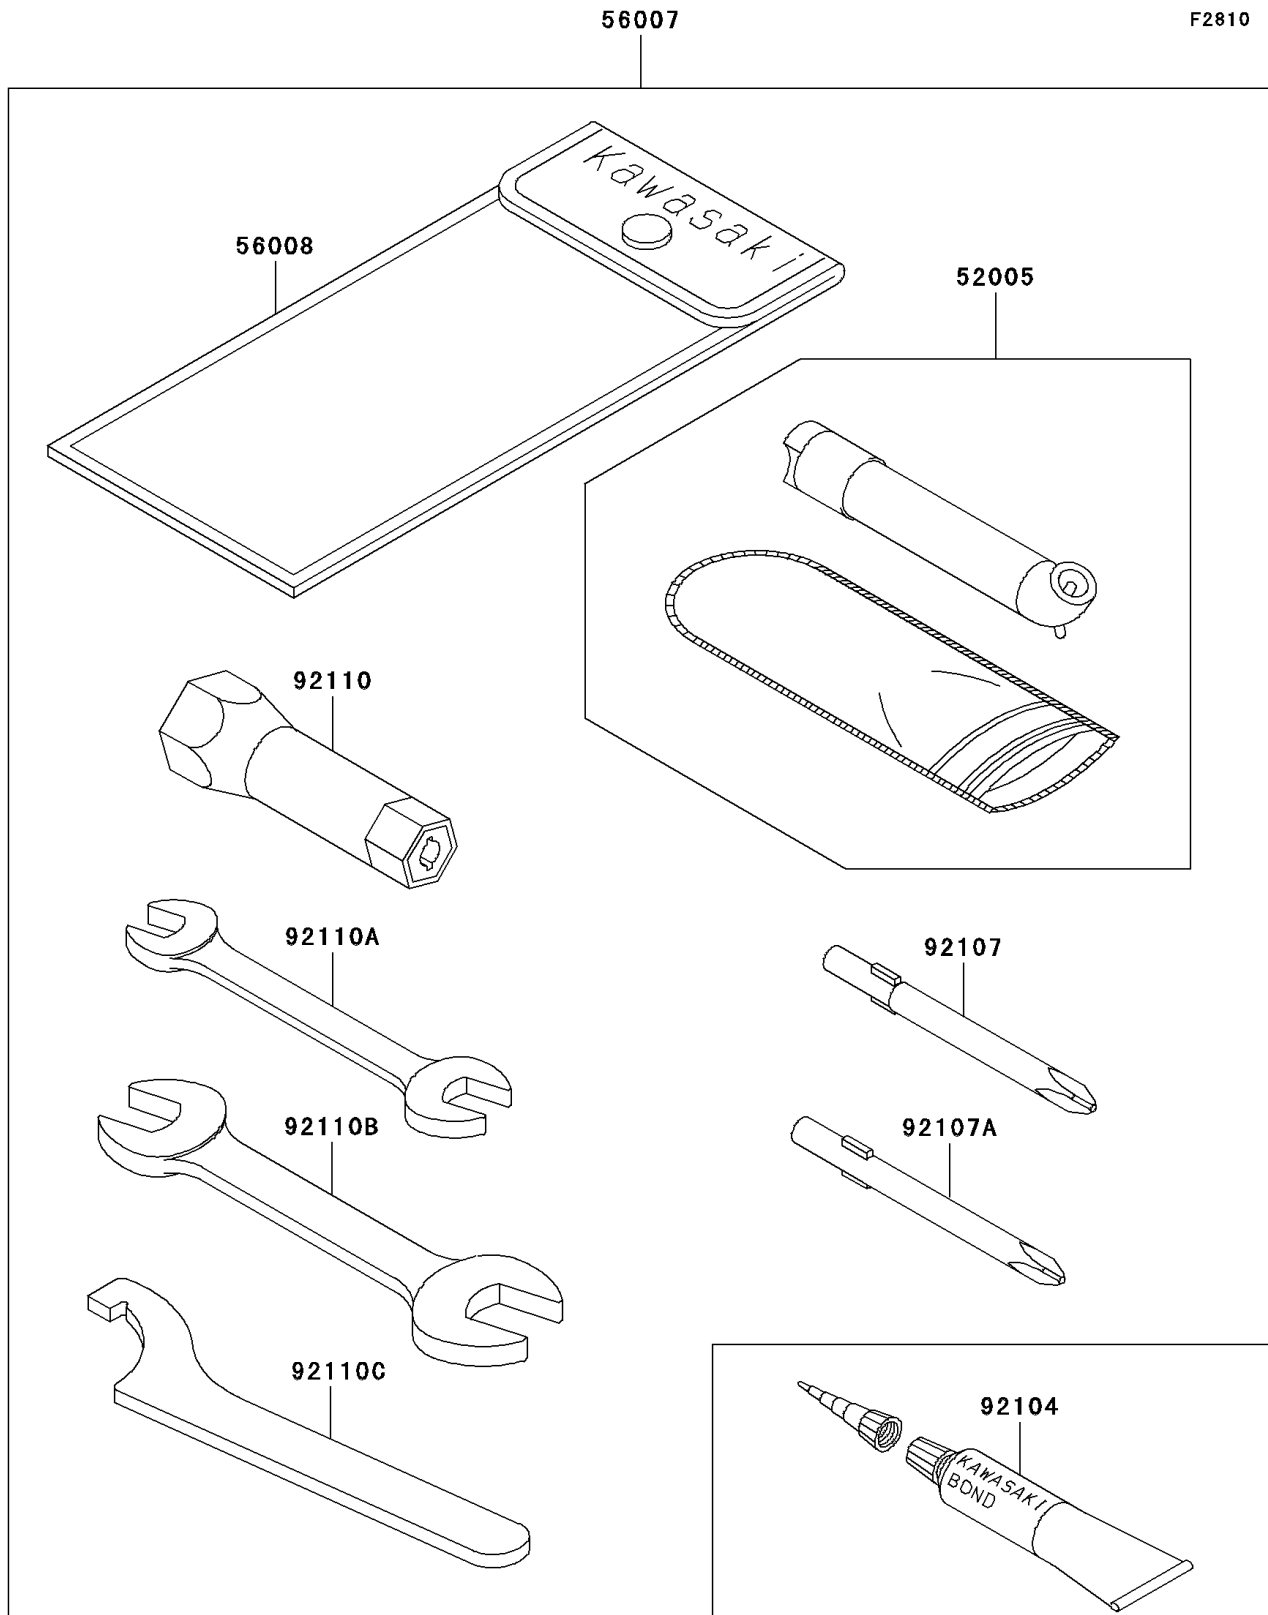

2001 Prairie 300

PARTS DIAGRAM

Owner's Tools

2001 Prairie 300

PARTS LIST

Owner's Tools

Kawasaki

Let the Good Times Roll®

ITEM NAME

PART NUMBER

QUANTITY
