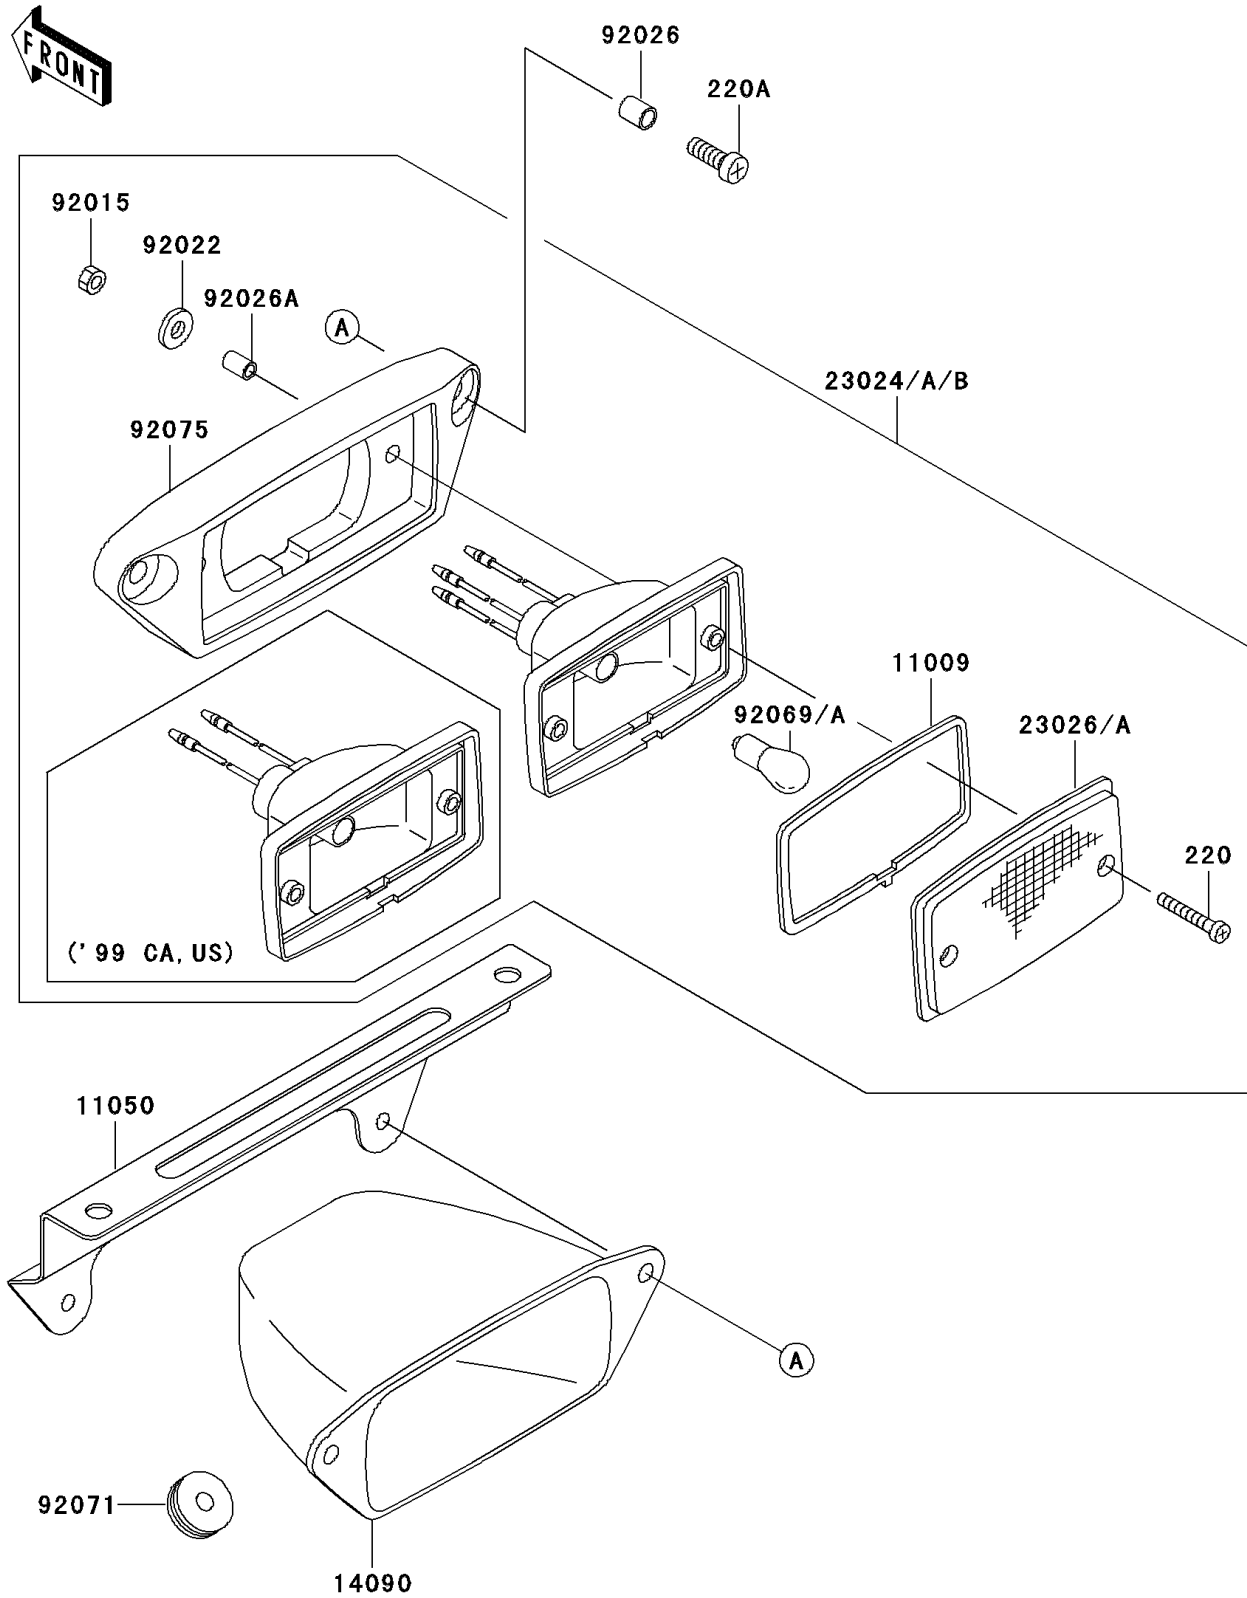

2001 Prairie 300

PARTS DIAGRAM

Taillight(s)

F2720

2001 Prairie 300

PARTS LIST

Taillight(s)

ITEM NAME

PART NUMBER

QUANTITY
