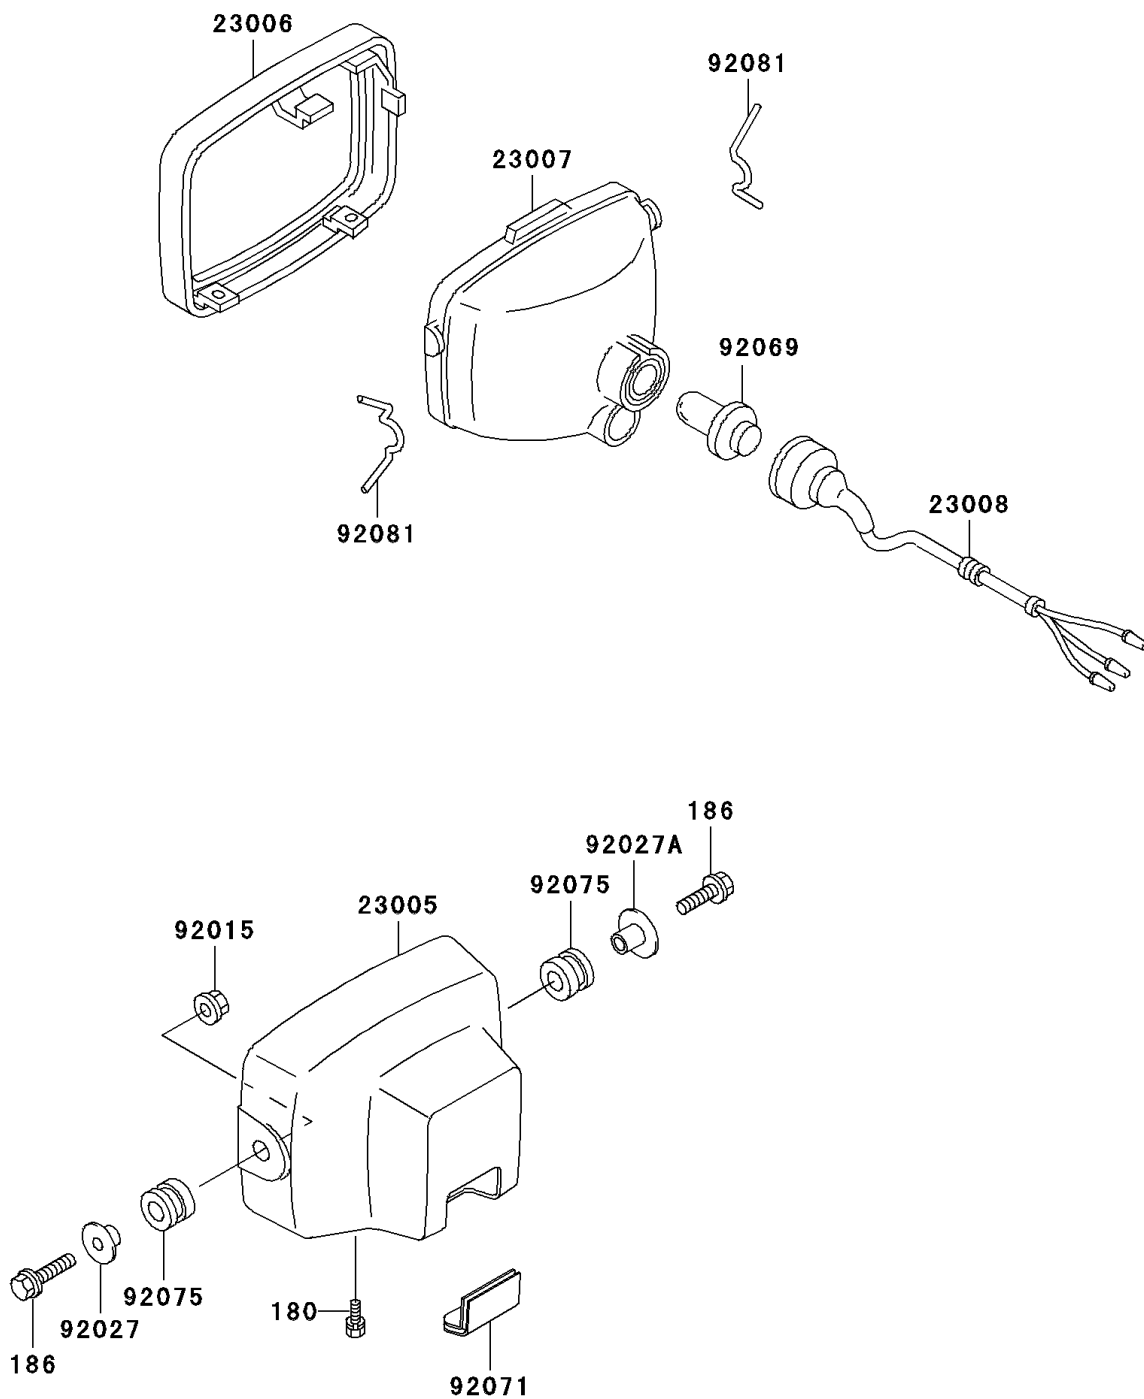

1999 Prairie 300

PARTS DIAGRAM

Headlight(s)

F2710

1999 Prairie 300

PARTS LIST

Headlight(s)

ITEM NAME

PART NUMBER

QUANTITY
