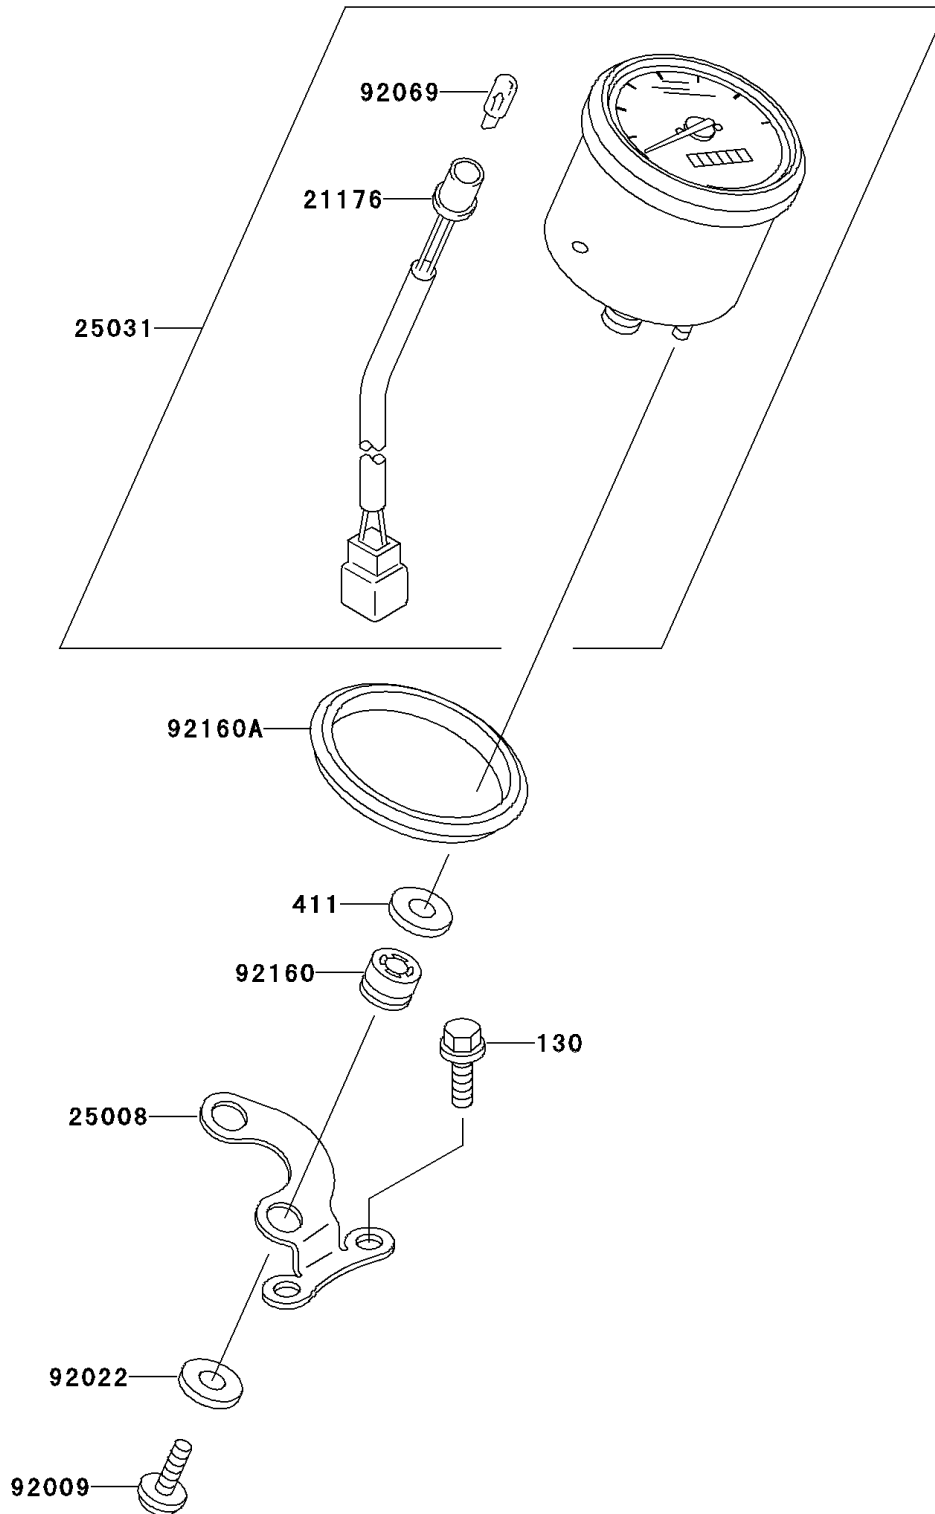

1999 Prairie 300

PARTS DIAGRAM

Meter(s)(CN)

F2530

1999 Prairie 300

PARTS LIST

Meter(s)(CN)

Kawasaki

Let the Good Times Roll®

ITEM NAME

PART NUMBER

QUANTITY
