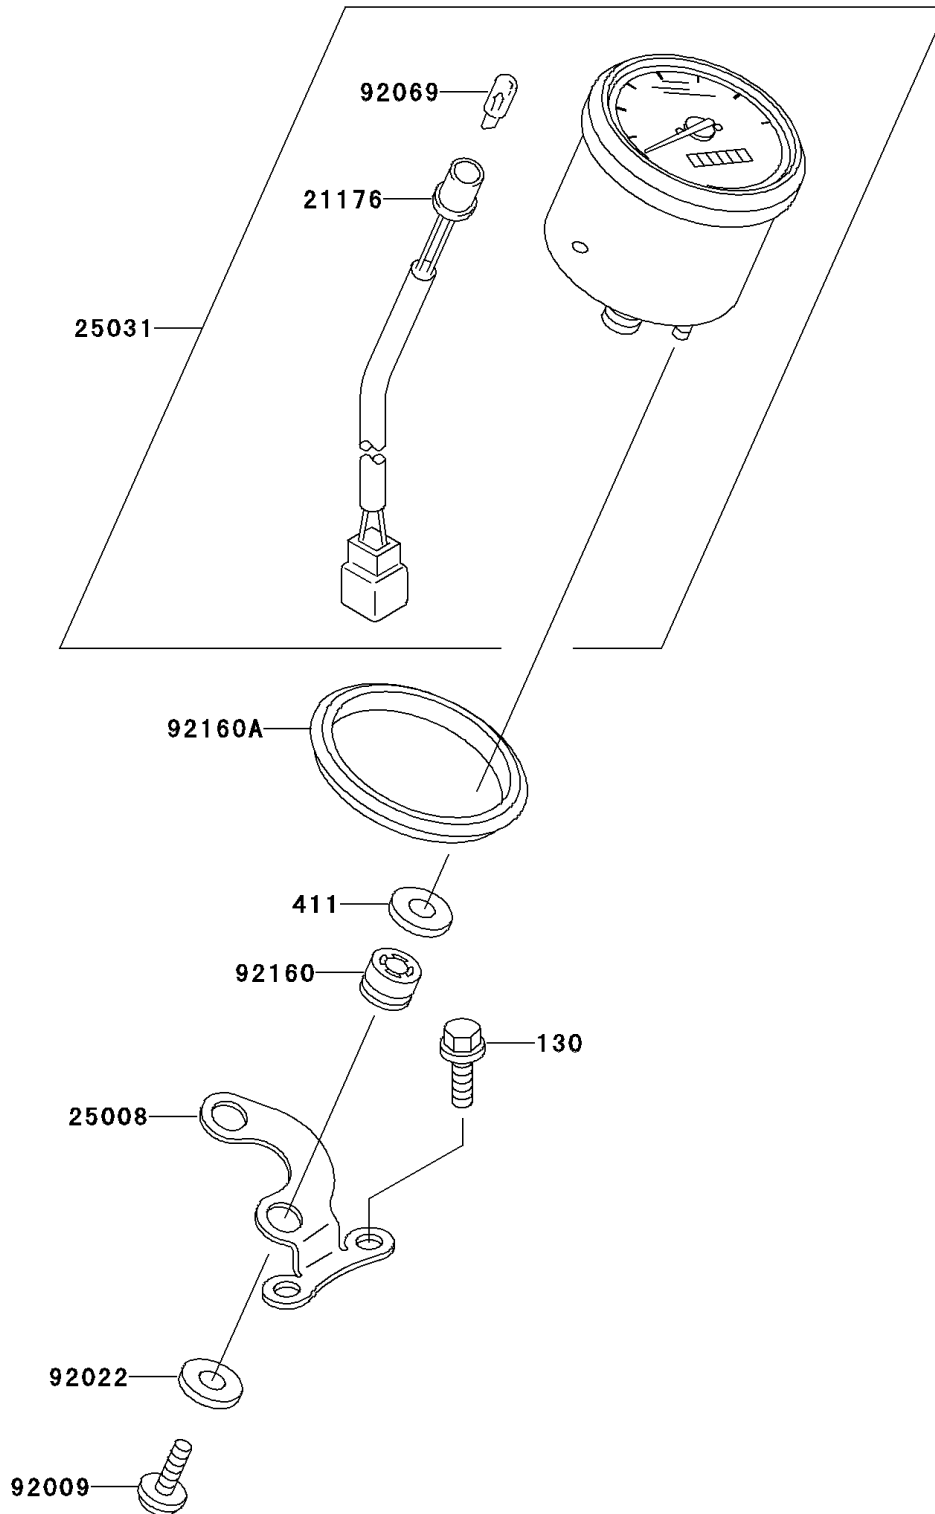

2001 Prairie 300

PARTS DIAGRAM

Meter(s)(CN)

F2530

2001 Prairie 300

PARTS LIST

Meter(s)(CN)

Kawasaki

Let the Good Times Roll®

ITEM NAME

PART NUMBER

QUANTITY
