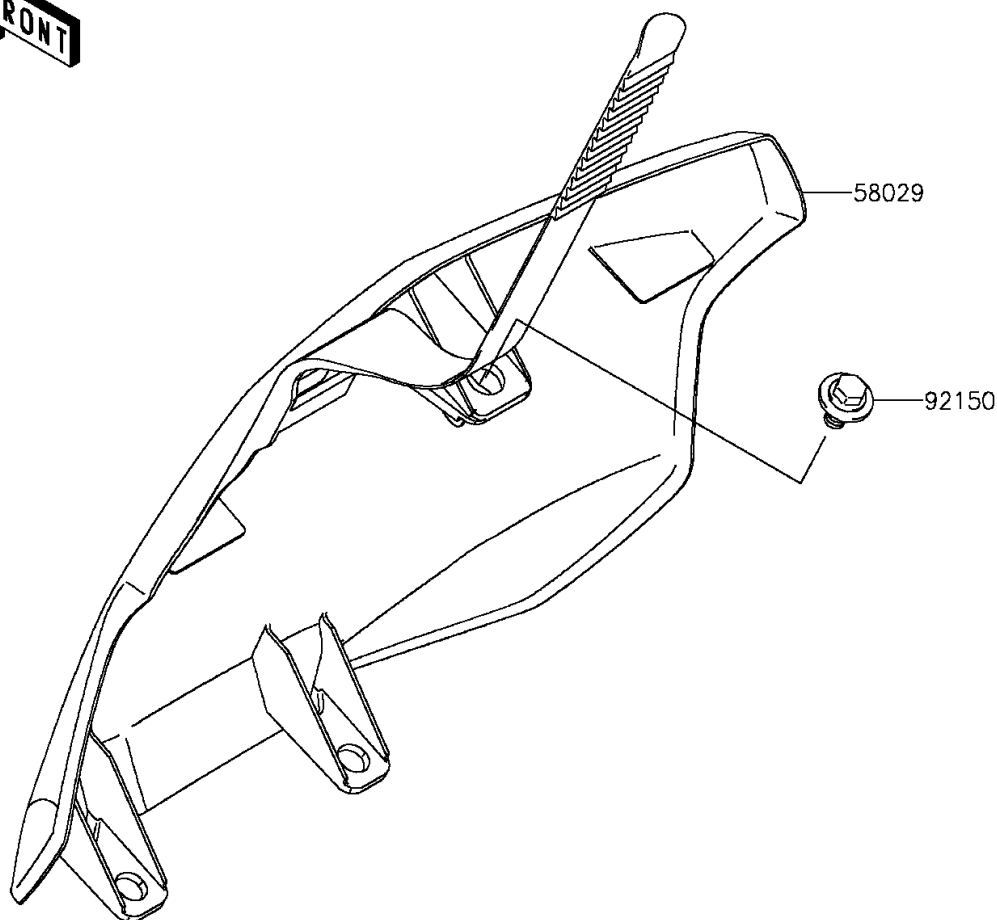

2015 KX™ 250F

PARTS DIAGRAM

Accessory

F2910

WOD

2015 KX™ 250F

PARTS LIST

Accessory

ITEM NAME	PART NUMBER	QUANTITY
PLATE-NUMBER,B.WHITE (Ref # 58029)	58029-0056-266	1
BOLT,6X12 (Ref # 92150)	92150-1435	1