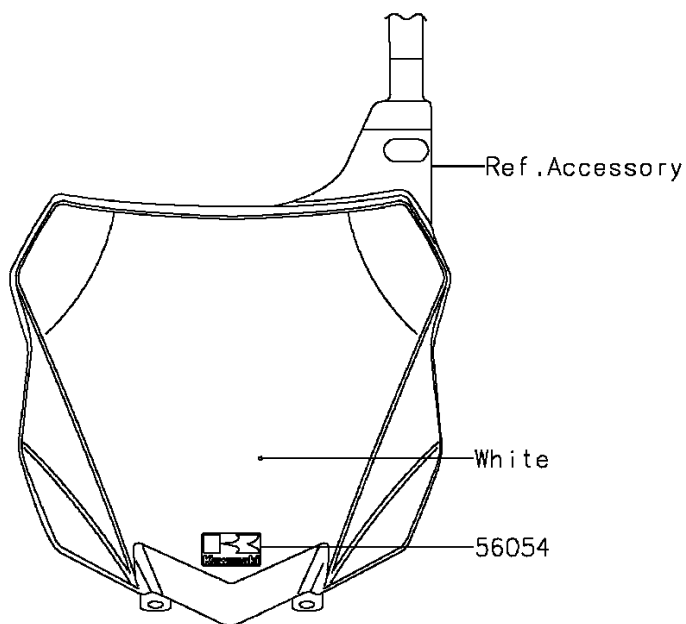

2016 KX™ 250F

PARTS DIAGRAM

Decals(ZGF)

F2861A

2016 KX™ 250F

PARTS LIST

Decals(ZGF)

ITEM NAME	PART NUMBER	QUANTITY
MARK,NUMBER PLATE (Ref # 56054)	56054-1282	1
PATTERN,SHROUD,LH,UPP (Ref # 56075)	56075-0794	1
PATTERN,SHROUD,LH,LWR (Ref # 56075A)	56075-0795	1
PATTERN,SHROUD,RH,UPP (Ref # 56075B)	56075-0796	1
PATTERN,SHROUD,RH,LWR (Ref # 56075C)	56075-0797	1