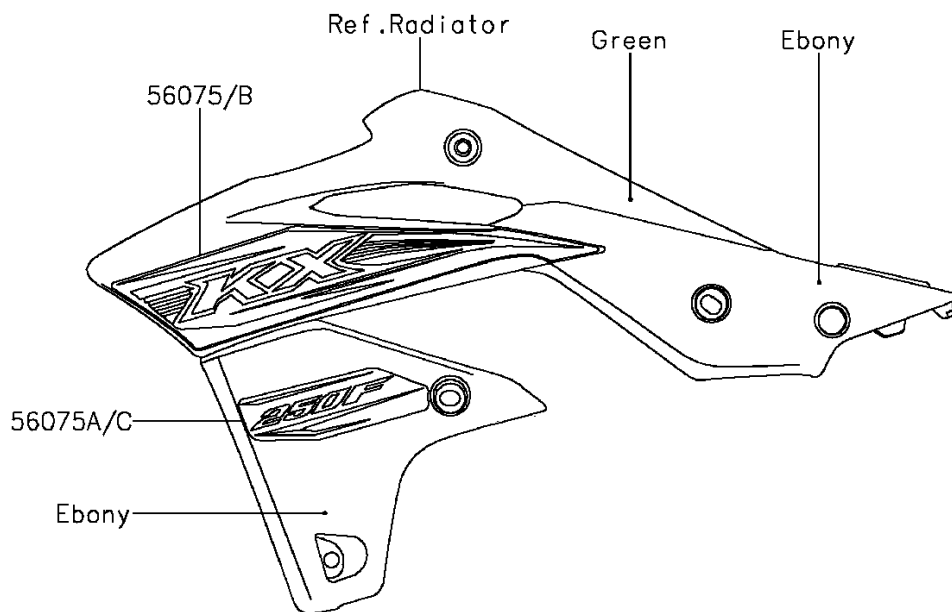

2016 KX™ 250F

PARTS DIAGRAM

Decals(ZGF)

F2861A

2016 KX™ 250F

PARTS LIST

Decals(ZGF)

ITEM NAME	PART NUMBER	QUANTITY
MARK,NUMBER PLATE (Ref # 56054)	56054-1282	1
PATTERN,SHROUD,LH,UPP (Ref # 56075)	56075-0794	1
PATTERN,SHROUD,LH,LWR (Ref # 56075A)	56075-0795	1
PATTERN,SHROUD,RH,UPP (Ref # 56075B)	56075-0796	1
PATTERN,SHROUD,RH,LWR (Ref # 56075C)	56075-0797	1