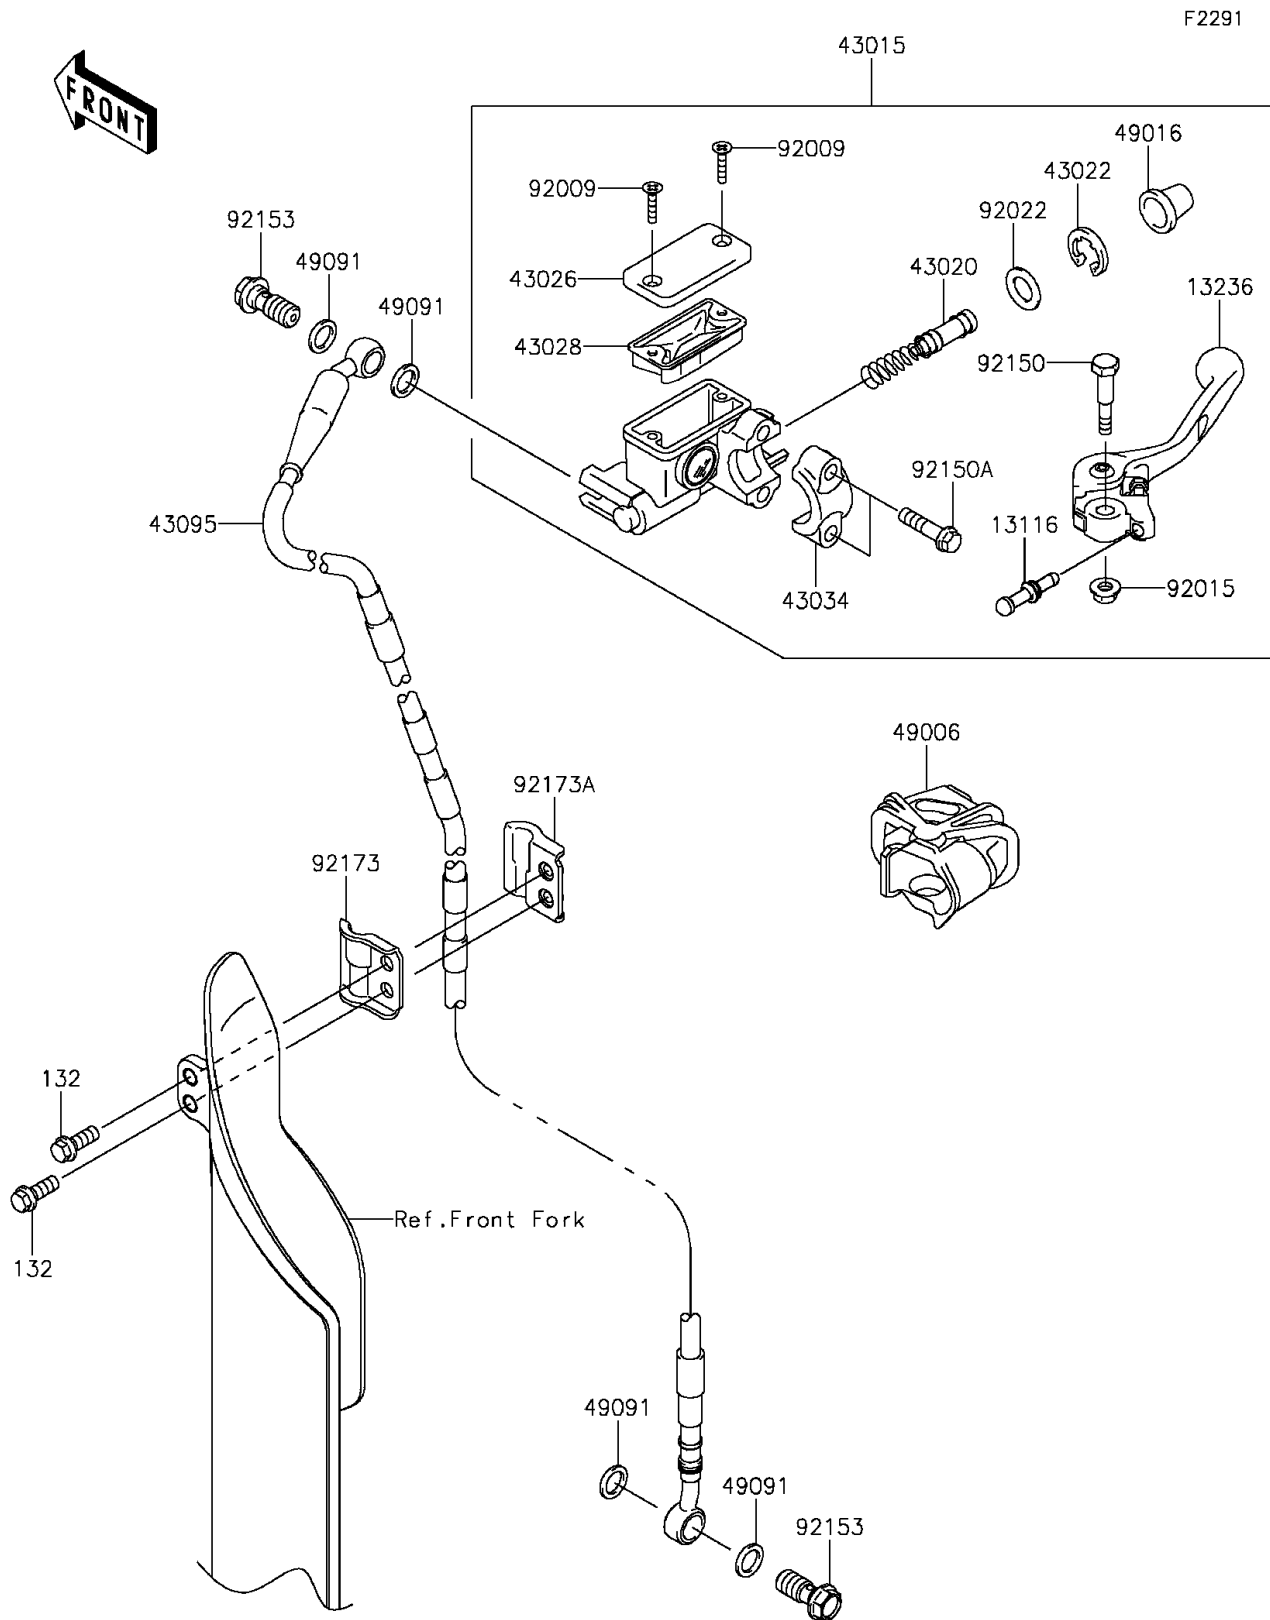

2016 KX™ 250F

PARTS DIAGRAM

Front Master Cylinder

2016 KX™ 250F

PARTS LIST

Front Master Cylinder

ITEM NAME

PART NUMBER

QUANTITY
