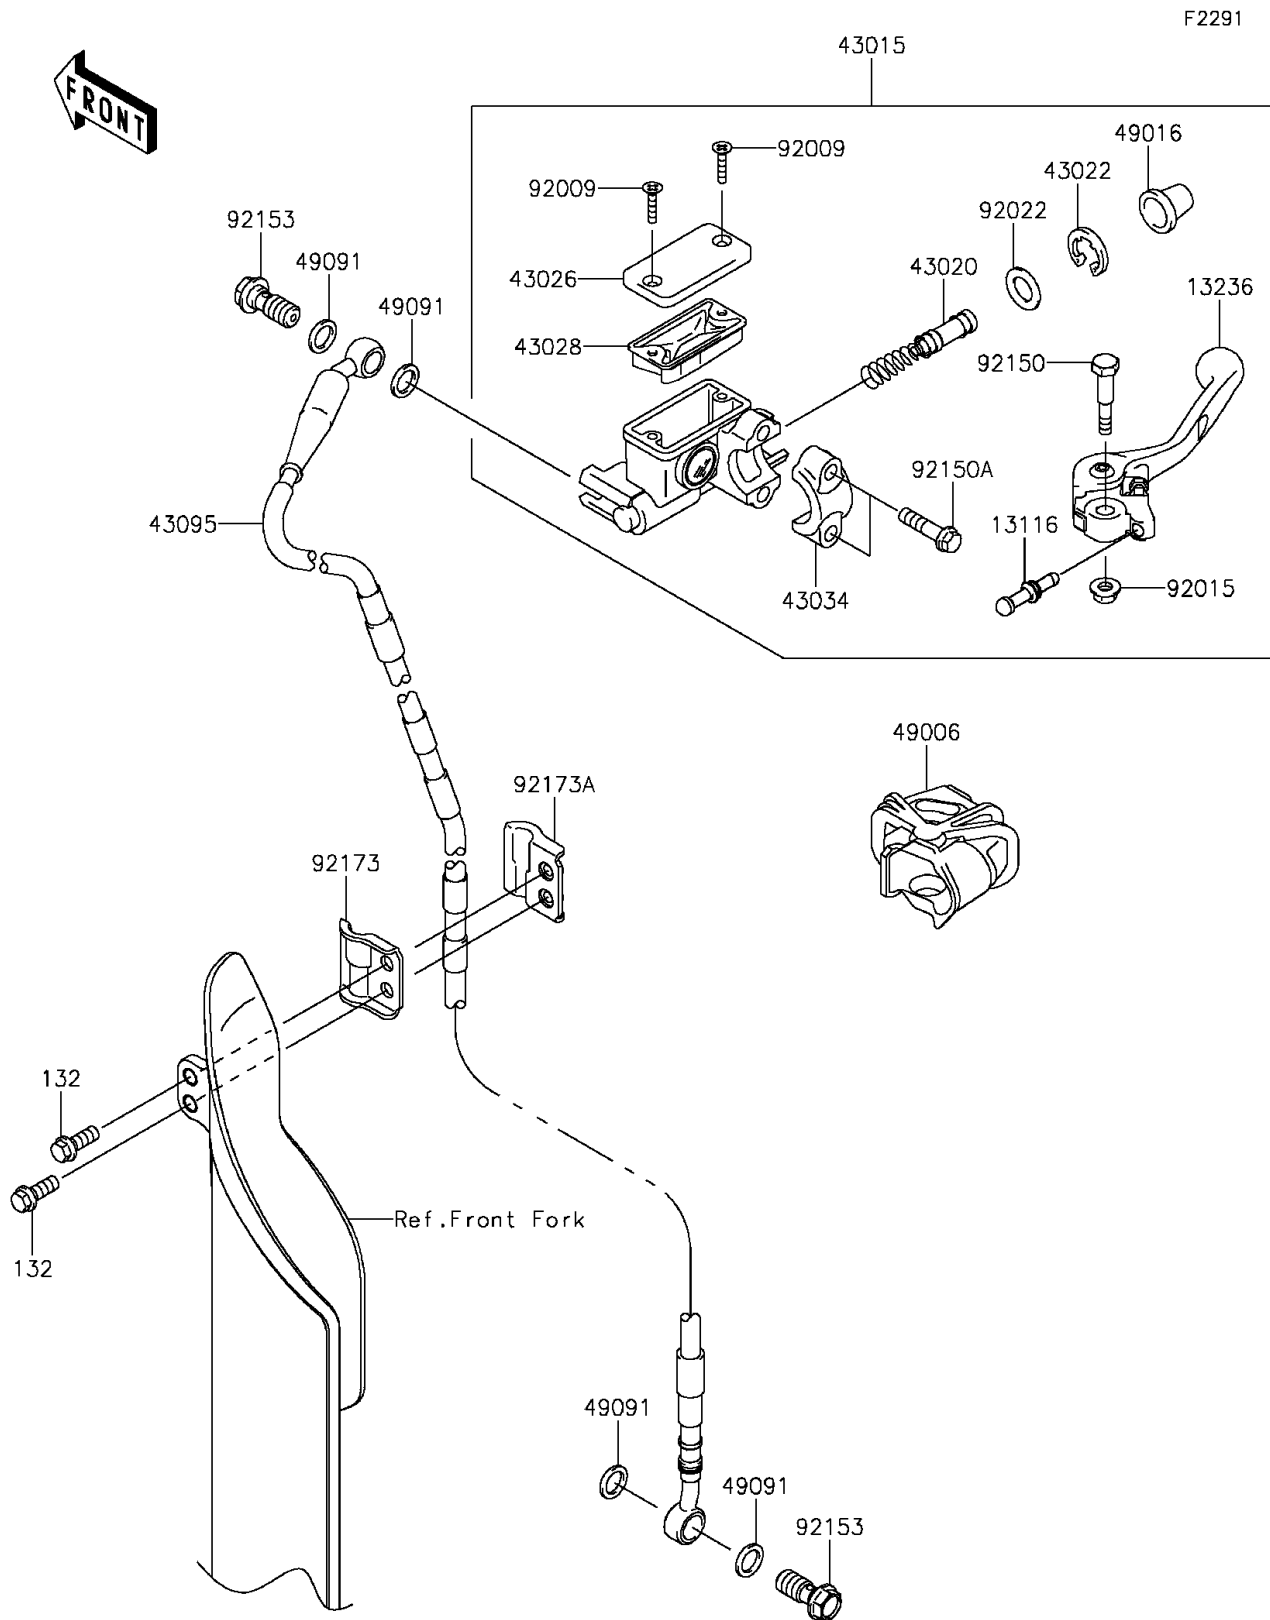

2015 KX™ 250F

PARTS DIAGRAM

Front Master Cylinder

2015 KX™ 250F

PARTS LIST

Front Master Cylinder

Kawasaki

Let the Good Times Roll®

ITEM NAME

PART NUMBER

QUANTITY
