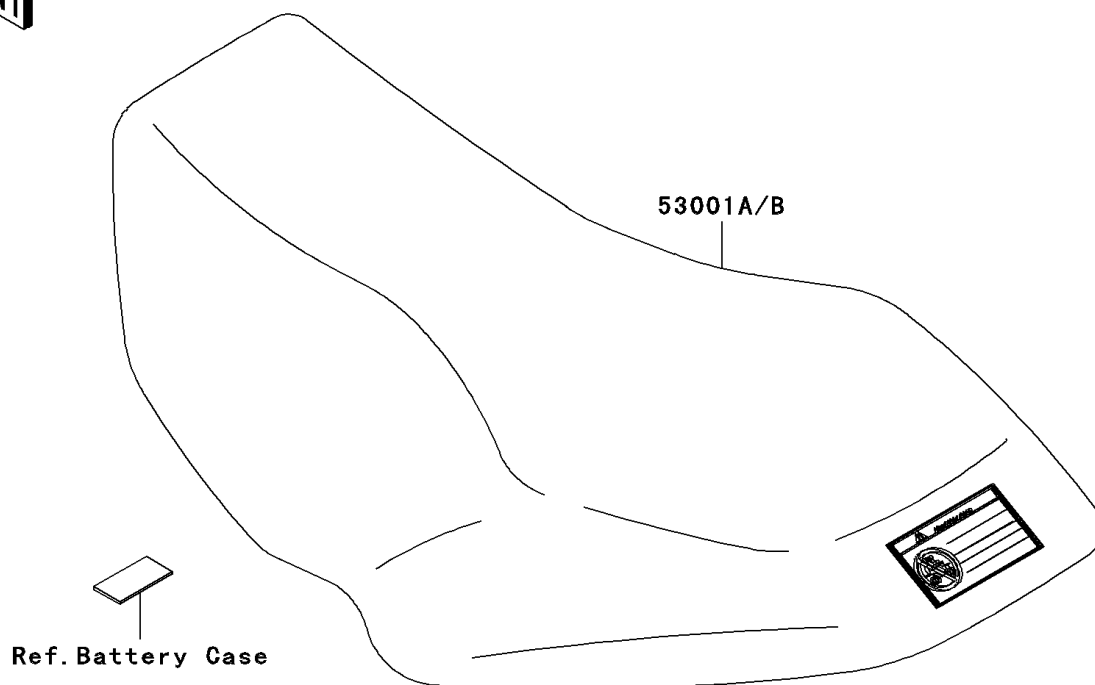

1999 Prairie 300

PARTS DIAGRAM

Seat

Kawasaki

Let the Good Times Roll®

F2510

1999 Prairie 300

PARTS LIST

Seat

ITEM NAME

PART NUMBER

QUANTITY
