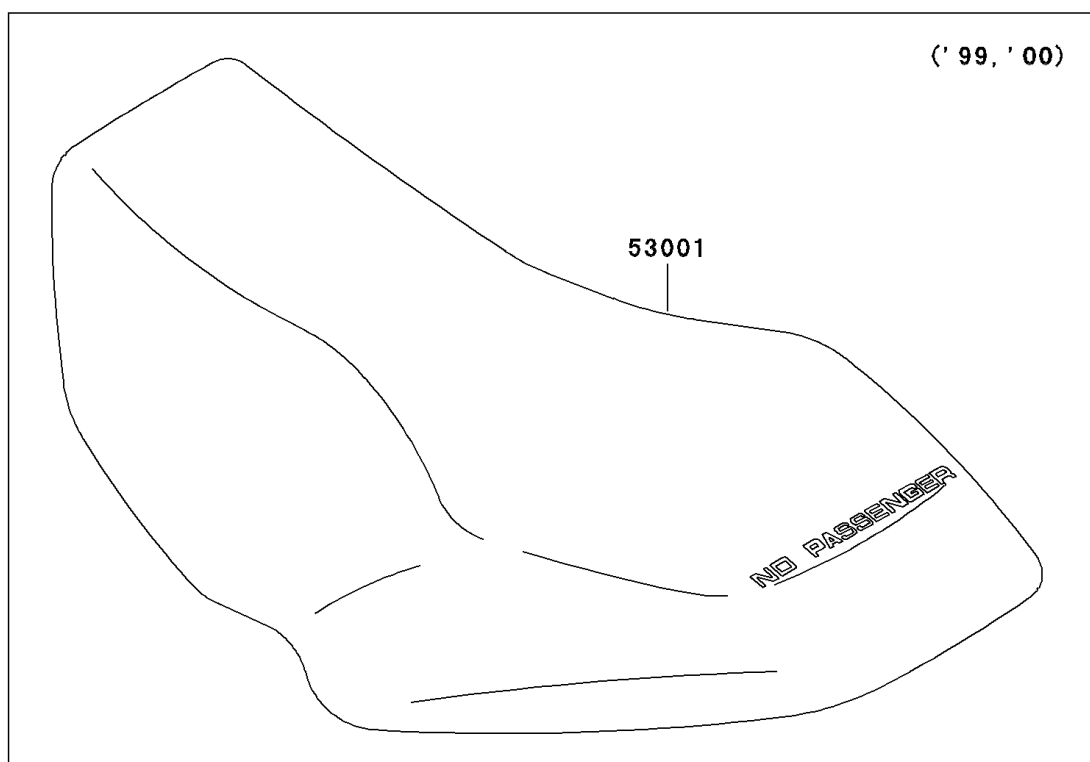

1999 Prairie 300

PARTS DIAGRAM

Seat

Kawasaki

Let the Good Times Roll®

F2510

1999 Prairie 300

PARTS LIST

Seat

ITEM NAME

PART NUMBER

QUANTITY
