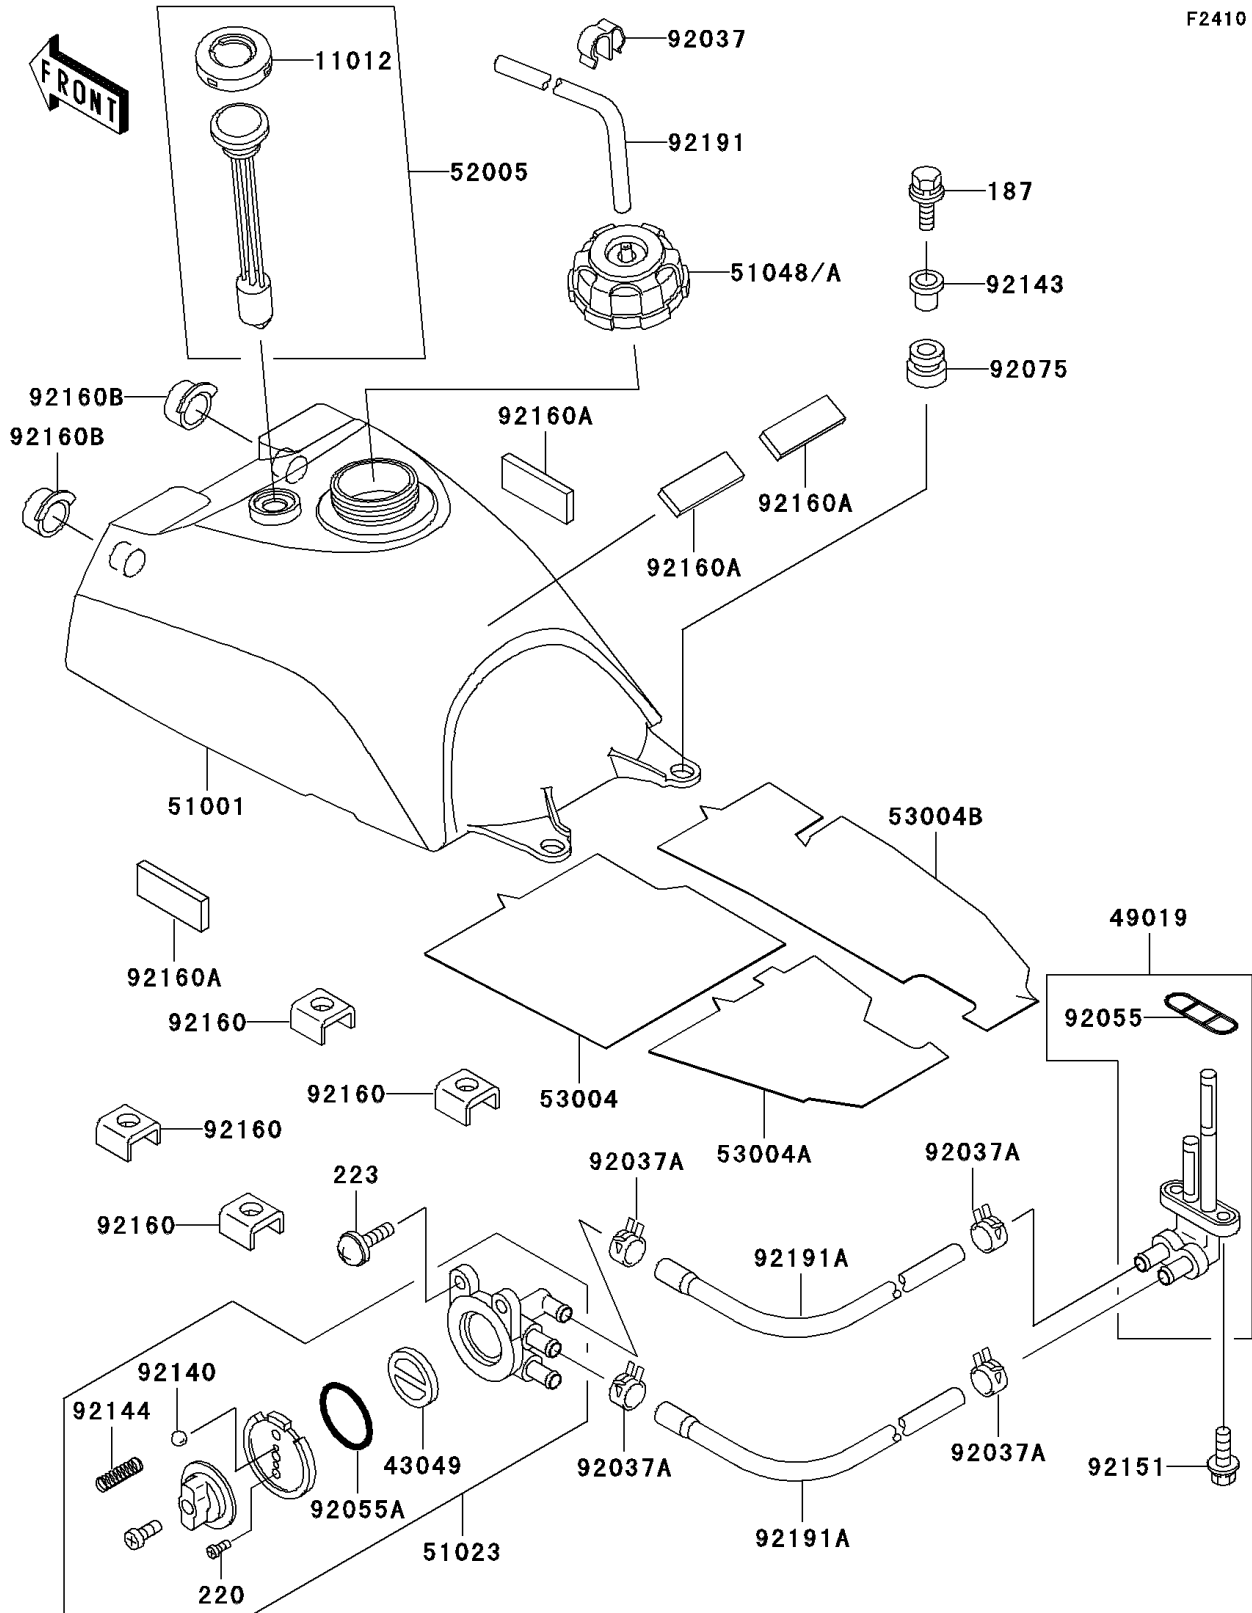

2000 Prairie 300

PARTS DIAGRAM

Fuel Tank

2000 Prairie 300

PARTS LIST

Fuel Tank

ITEM NAME

PART NUMBER

QUANTITY
