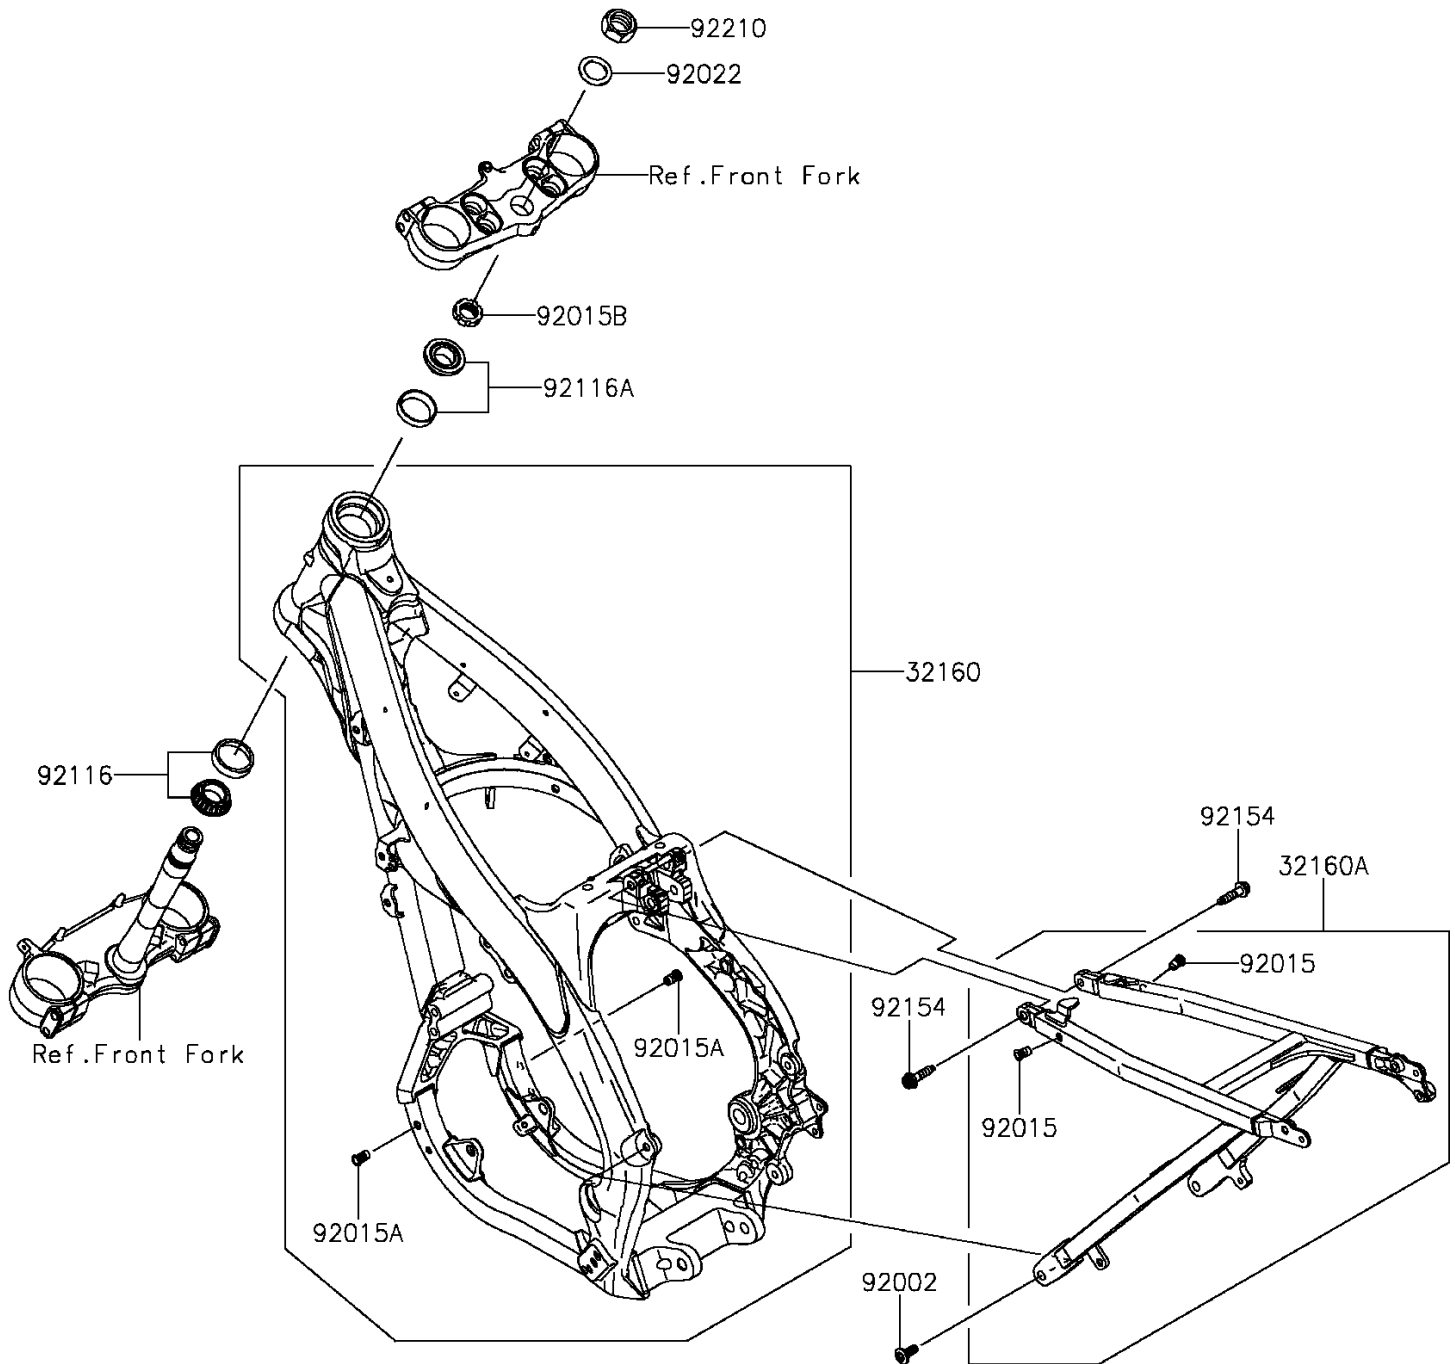

2016 KX™ 250F

PARTS DIAGRAM

Frame

F2120

2016 KX™ 250F

PARTS LIST

Frame

ITEM NAME	PART NUMBER	QUANTITY
FRAME-COMP,MAIN (Ref # 32160)	32160-0722	1
FRAME-COMP,RR (Ref # 32160A)	32160-0724	1
BOLT,SOCKET,8X20 (Ref # 92002)	92002-1736	2
NUT,POP,6MM,L=15 (Ref # 92015)	92015-1791	2
NUT,POP,6MM,L=16.5 (Ref # 92015A)	92015-1792	2
NUT,STEERING STEM,28MM (Ref # 92015B)	92015-1861	1
WASHER,25X36X2.3 (Ref # 92022)	92022-250	1
BEARING-ROLLER,HI-CAP32006JRRS (Ref # 92116)	92116-1069	1
BEARING-ROLLER,HI-CAP320/28JRR (Ref # 92116A)	92116-1076	1
BOLT,SOCKET,8X32 (Ref # 92154)	92154-0024	2
NUT,24MM (Ref # 92210)	92210-0066	1