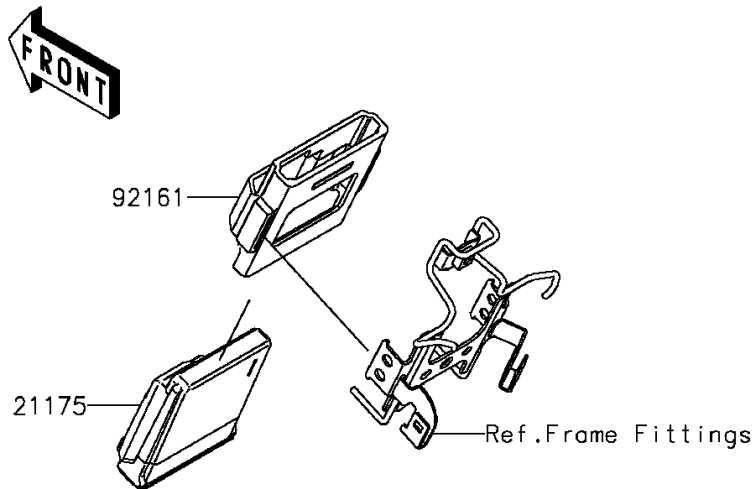

2015 KX™ 250F

PARTS DIAGRAM

Fuel Injection

E1530