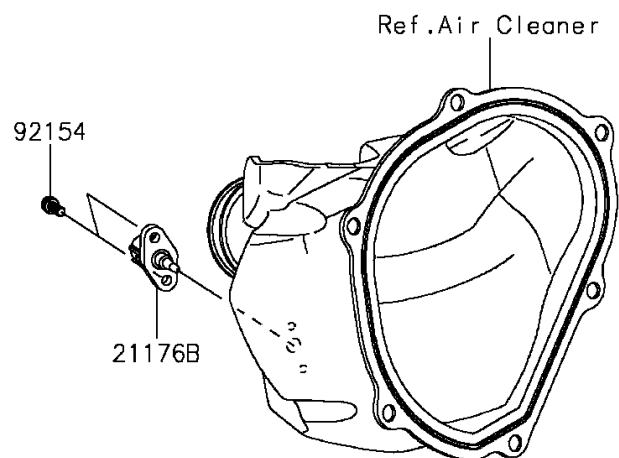

2015 KX™ 250F

PARTS DIAGRAM

Fuel Injection

E1530