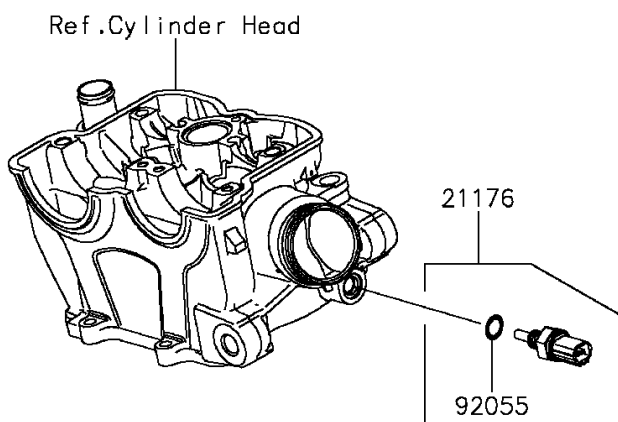

2015 KX™ 250F

PARTS DIAGRAM

Fuel Injection

E1530