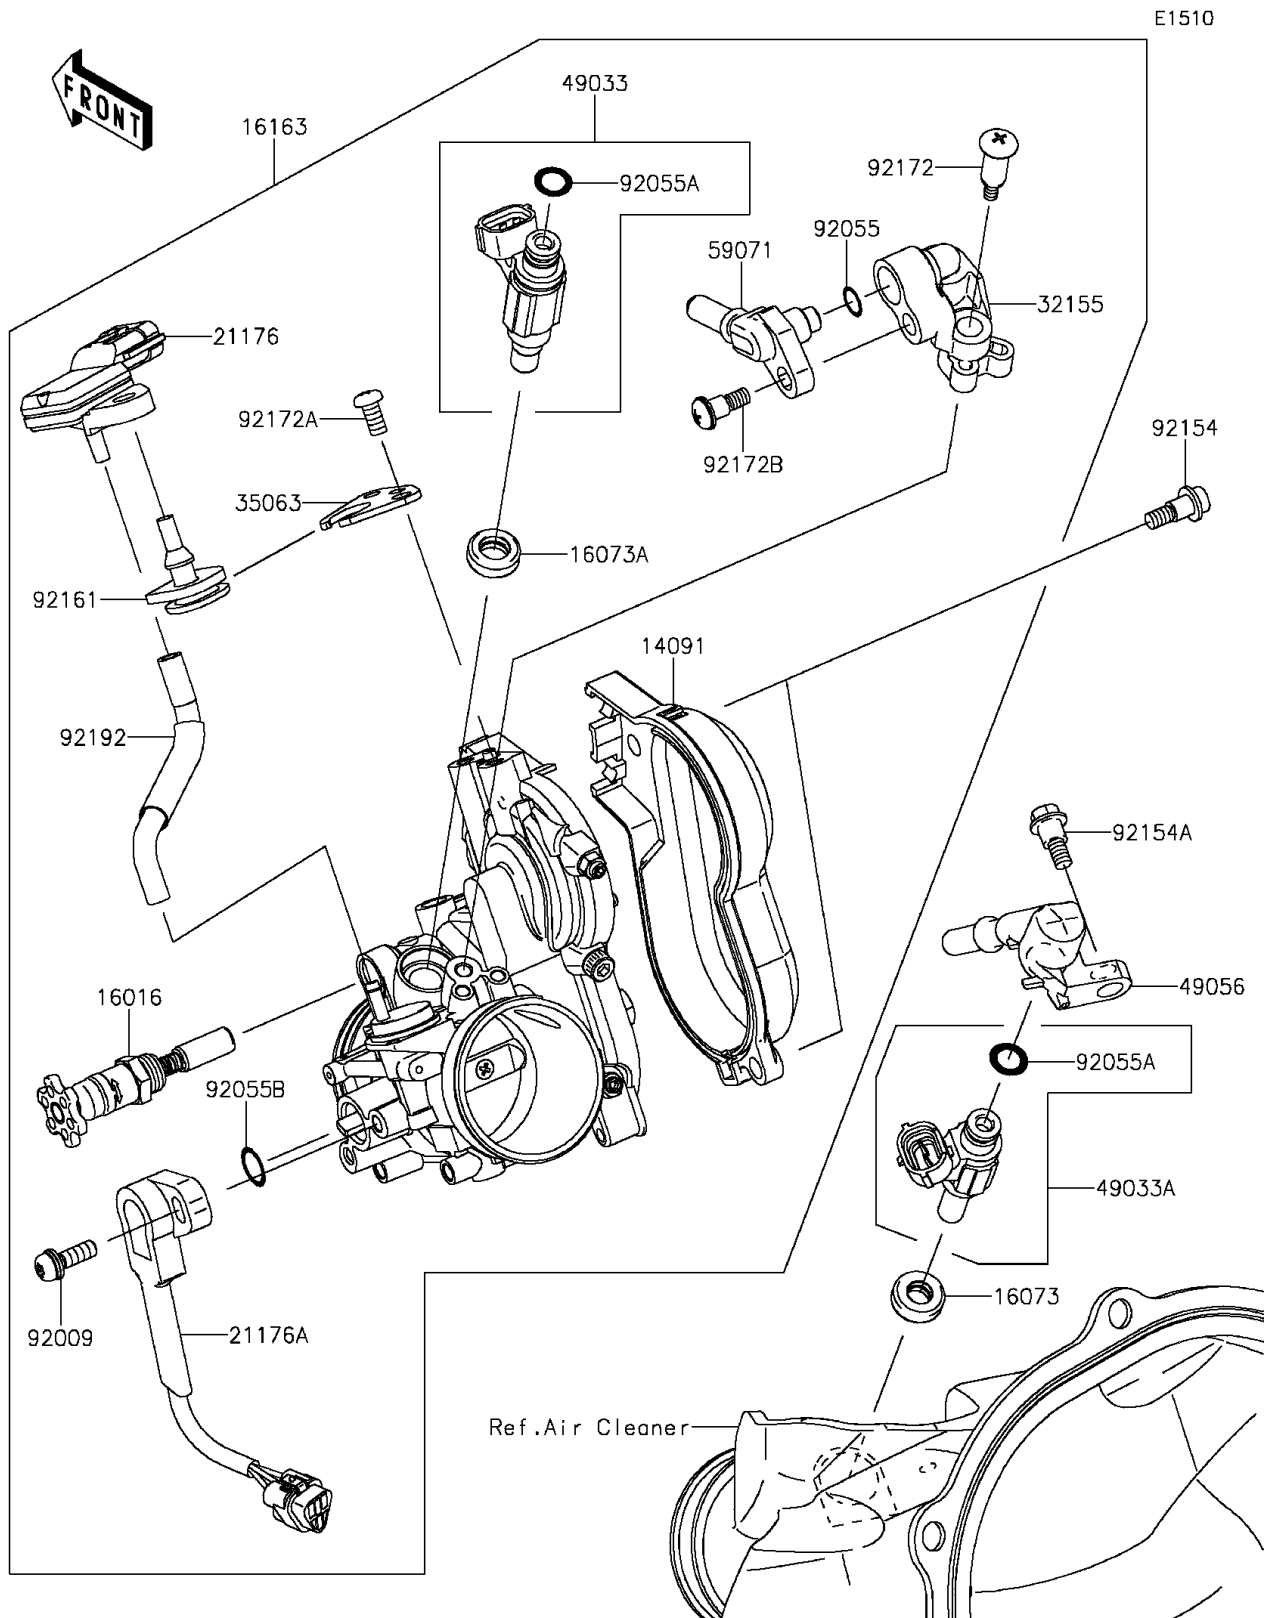

2016 KX™ 250F

PARTS DIAGRAM

Throttle

2016 KX™ 250F

PARTS LIST

Throttle

ITEM NAME

PART NUMBER

QUANTITY
