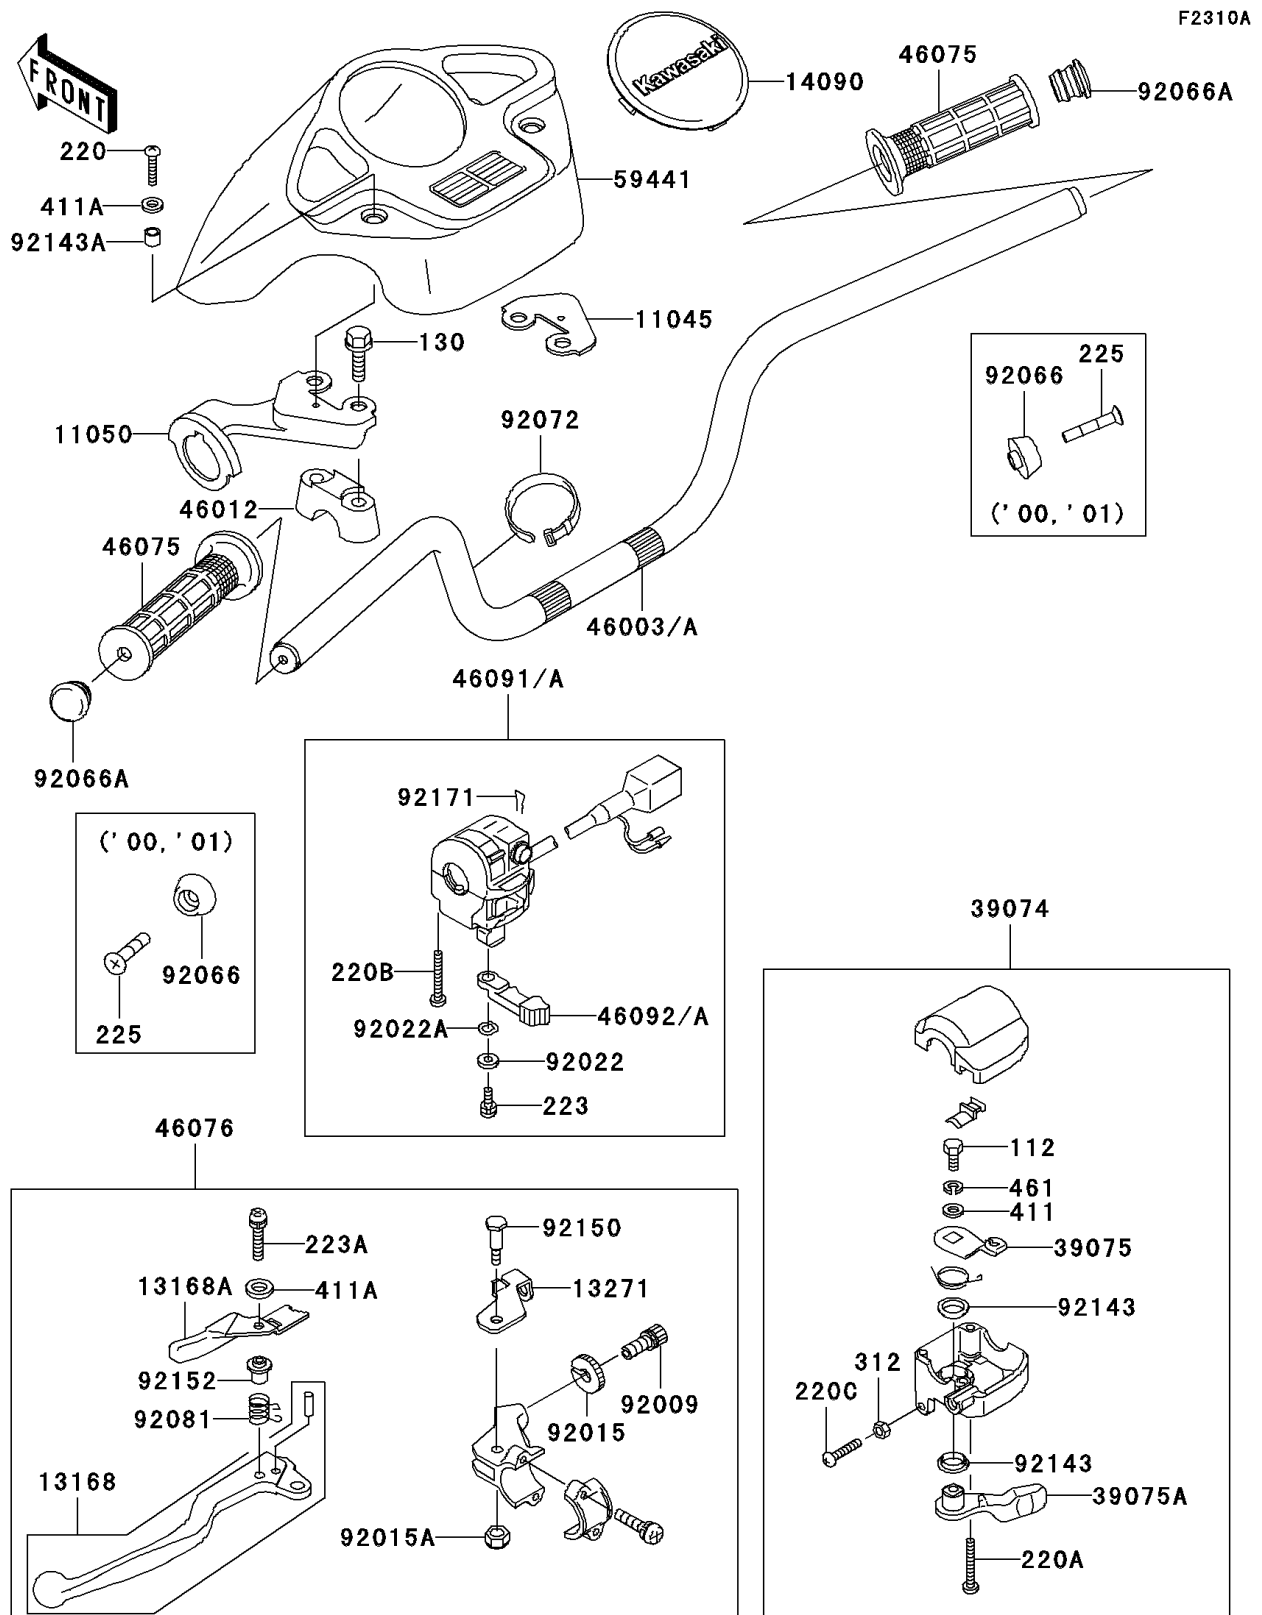

2001 Prairie 300

PARTS DIAGRAM

Handlebar(B2/B3/B4)

2001 Prairie 300

PARTS LIST

Handlebar(B2/B3/B4)

ITEM NAME

PART NUMBER

QUANTITY
