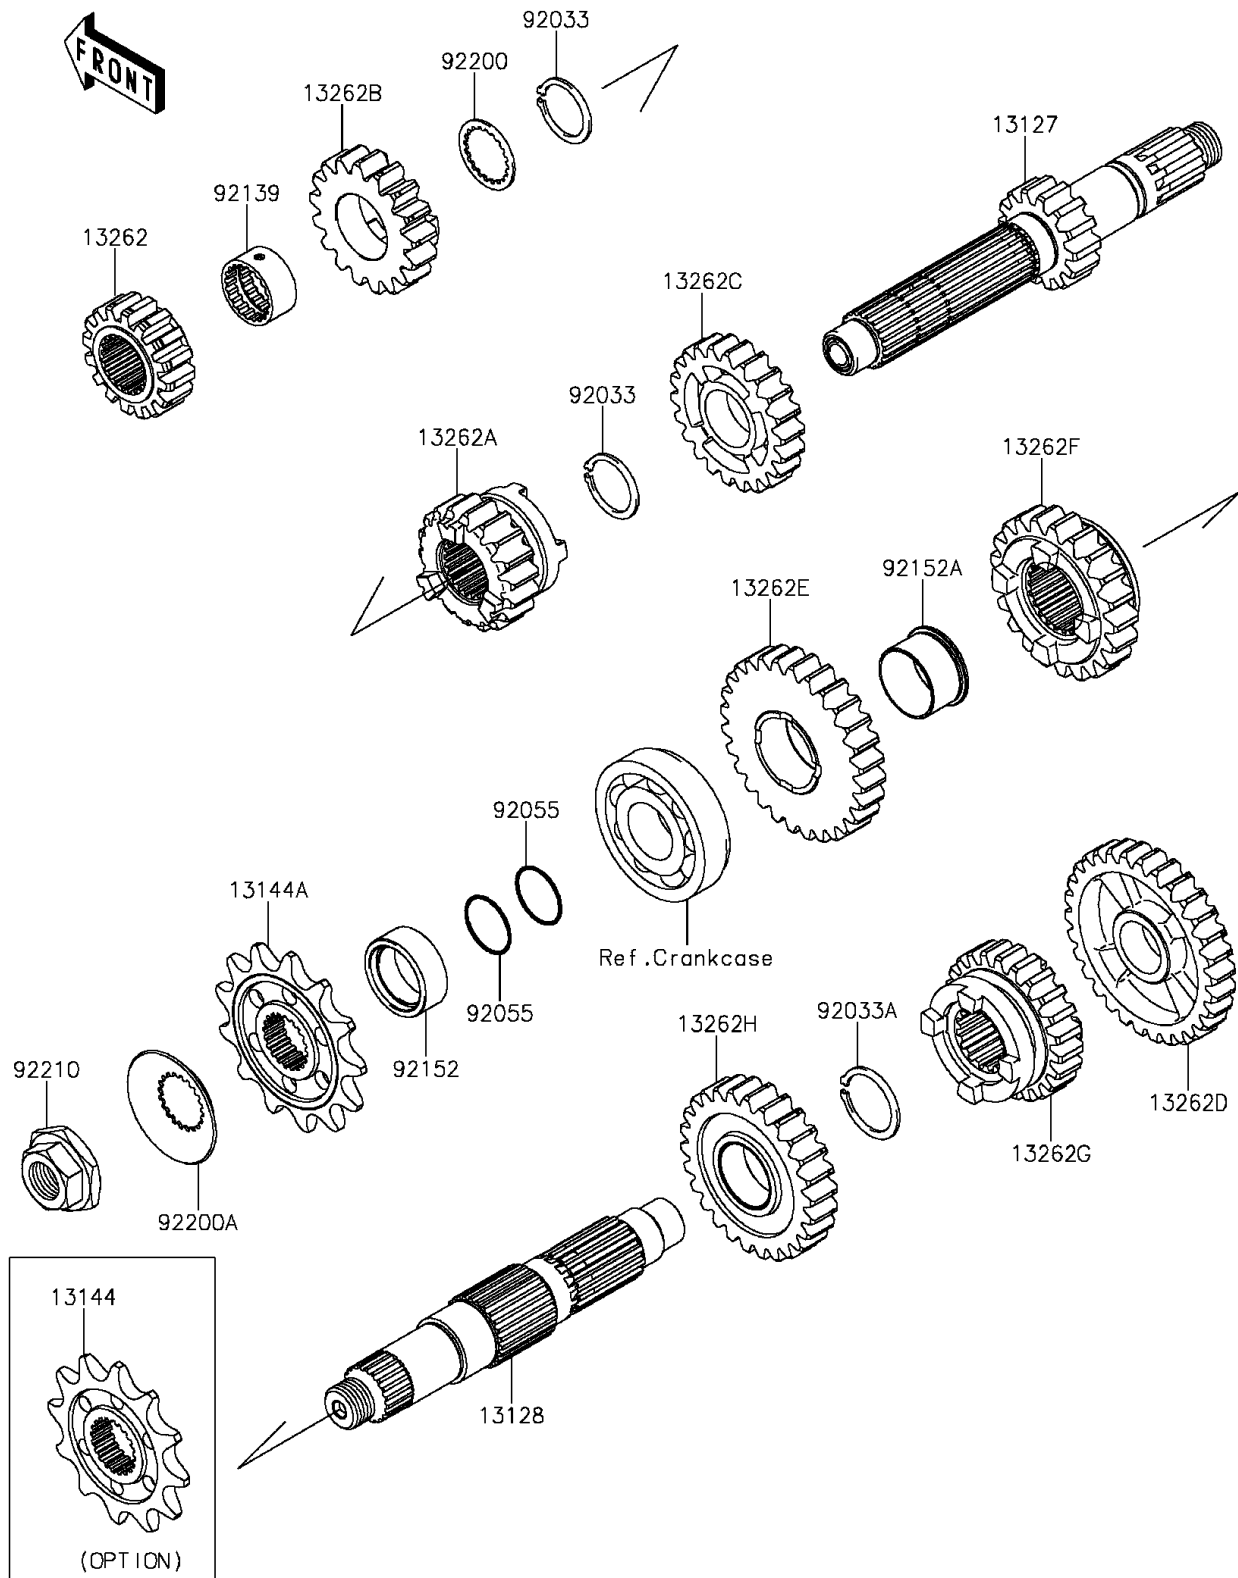

2016 KX™ 250F

PARTS DIAGRAM

Transmission

E1361

2016 KX™ 250F

PARTS LIST

Transmission

ITEM NAME

PART NUMBER

QUANTITY
