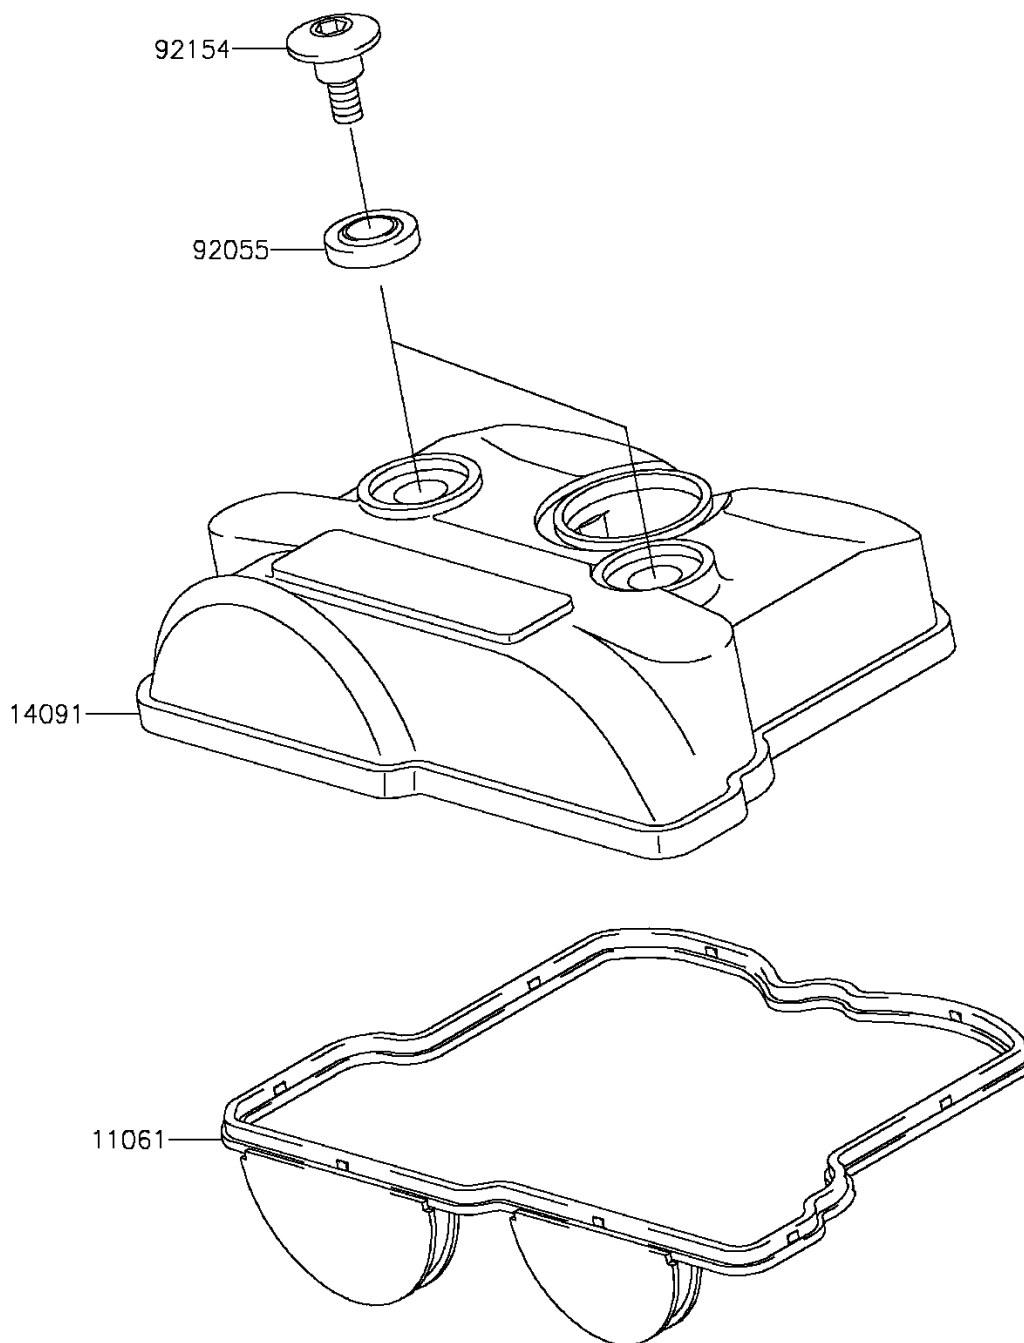

2016 KX™ 250F

PARTS DIAGRAM

Cylinder Head Cover

E1112

2016 KX™ 250F

PARTS LIST

Cylinder Head Cover

ITEM NAME	PART NUMBER	QUANTITY
GASKET,CYLINDER HEAD (Ref # 11061)	11061-0350	1
COVER,CYLINDER HEAD (Ref # 14091)	14091-1629	1
RING-O,HEAD COVER BOLT (Ref # 92055)	92055-1352	2
BOLT,SOCKET,6MM (Ref # 92154)	92154-0535	2