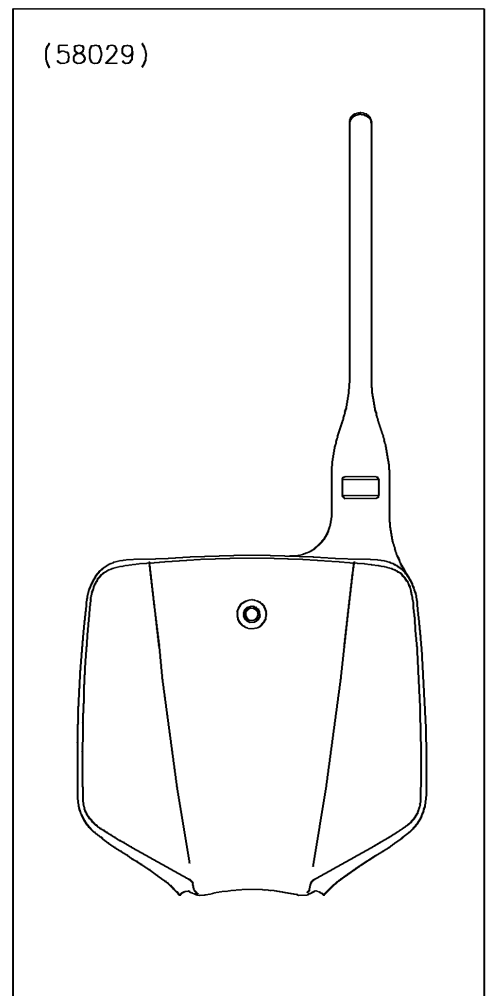

2015 KX™ 65

PARTS DIAGRAM

Accessory

F2910

WOD

2015 KX™ 65

PARTS LIST

Accessory

ITEM NAME

PART NUMBER

QUANTITY
