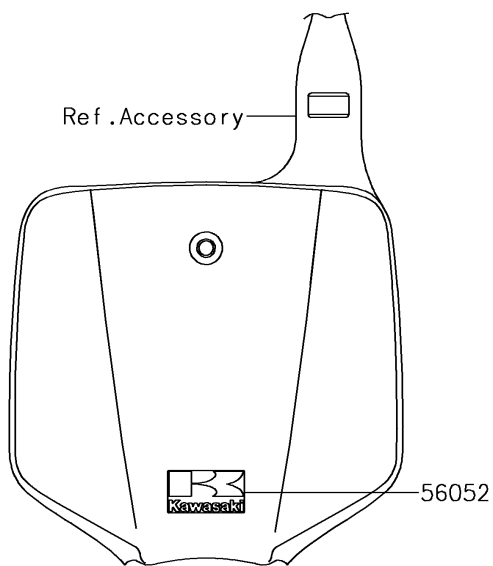

2016 KX™ 65

PARTS DIAGRAM

Labels(AGF)

F2860A

2016 KX™ 65

PARTS LIST

Labels(AGF)

Kawasaki

Let the Good Times Roll®

ITEM NAME

PART NUMBER

QUANTITY
