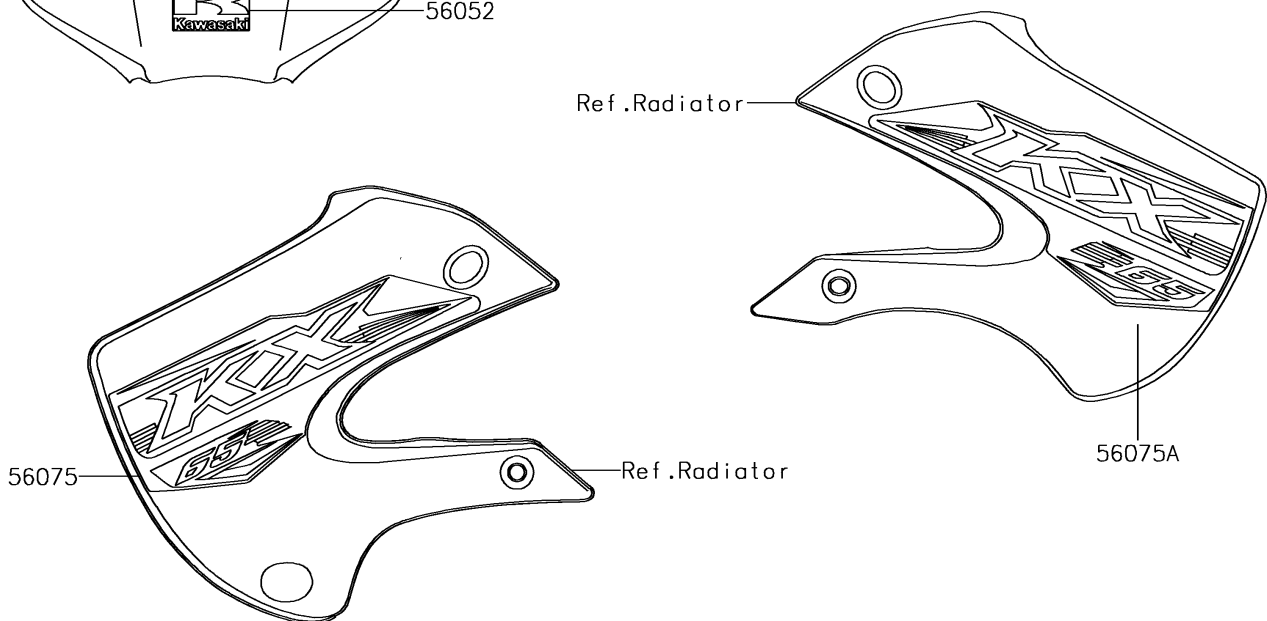

2016 KX™ 65

PARTS DIAGRAM

Labels(AGF)

F2860A

2016 KX™ 65

PARTS LIST

Labels(AGF)

Kawasaki

Let the Good Times Roll®

ITEM NAME

PART NUMBER

QUANTITY
