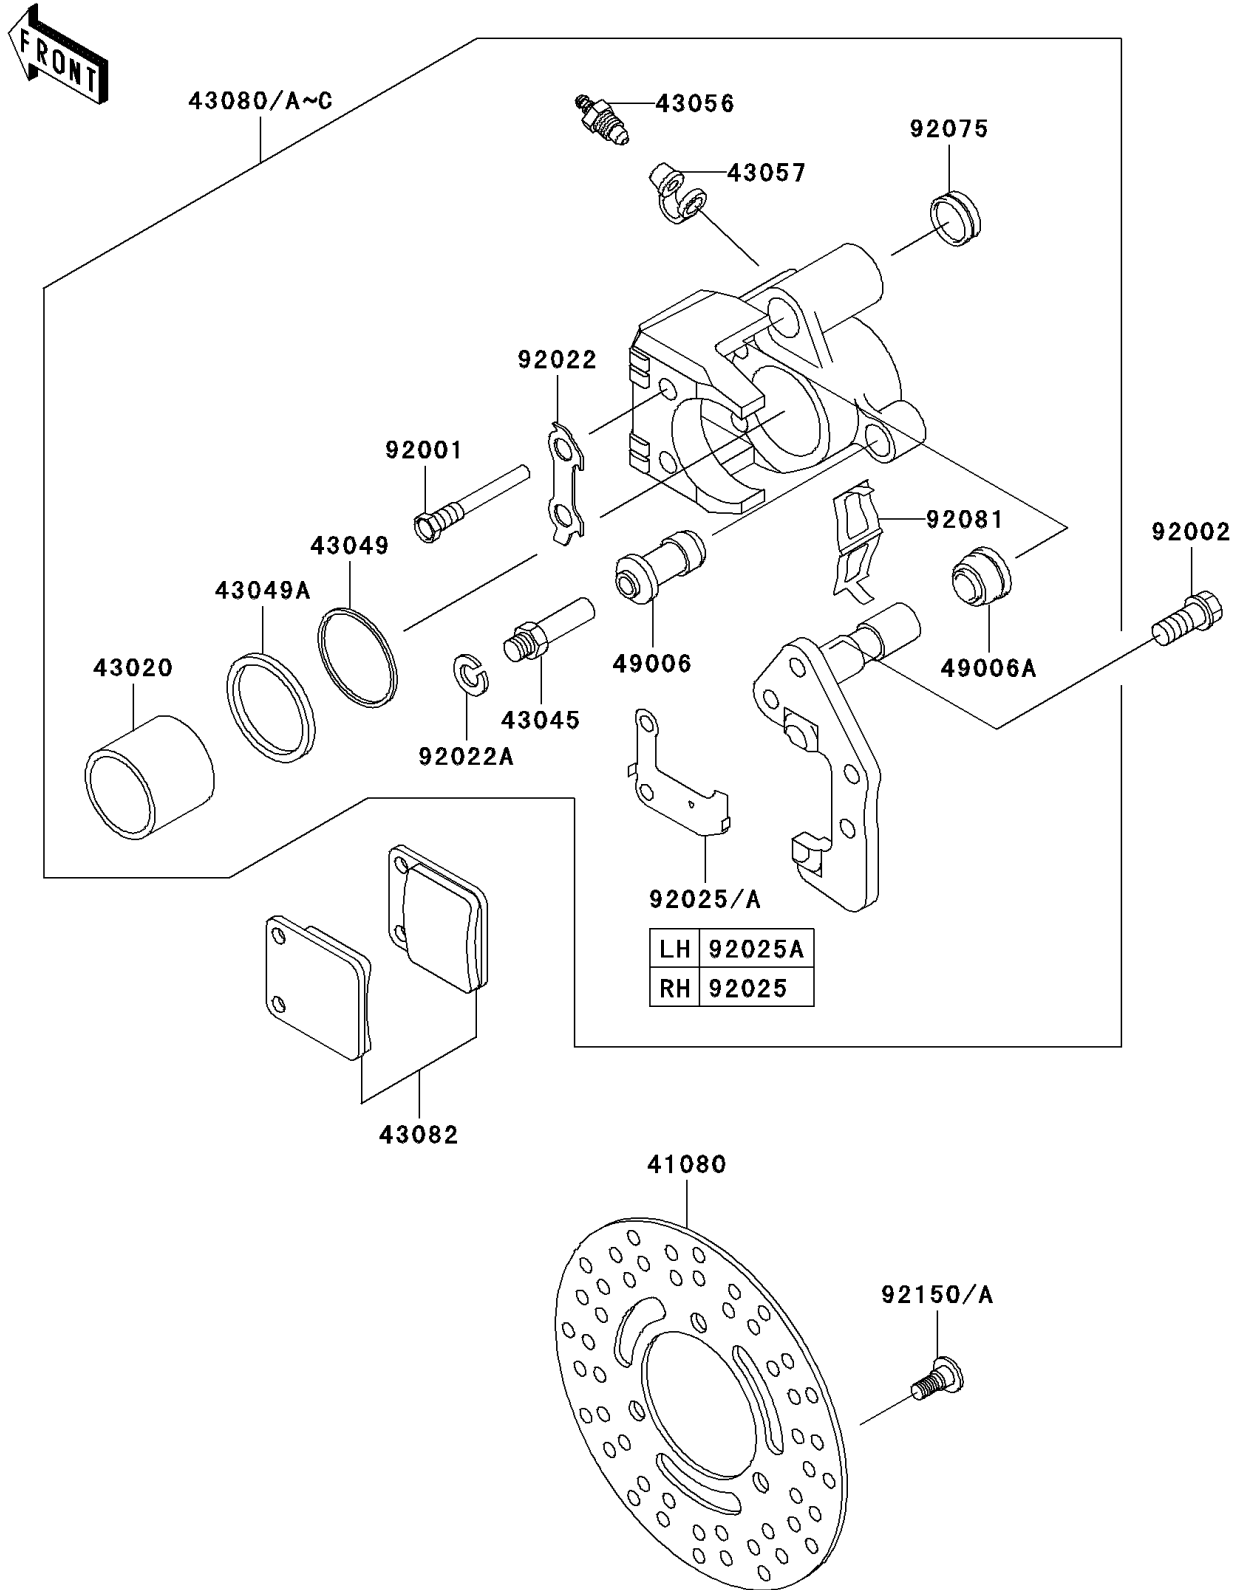

1999 Prairie 300

PARTS DIAGRAM

Front Brake

F2292

1999 Prairie 300

PARTS LIST

Front Brake

ITEM NAME

PART NUMBER

QUANTITY
