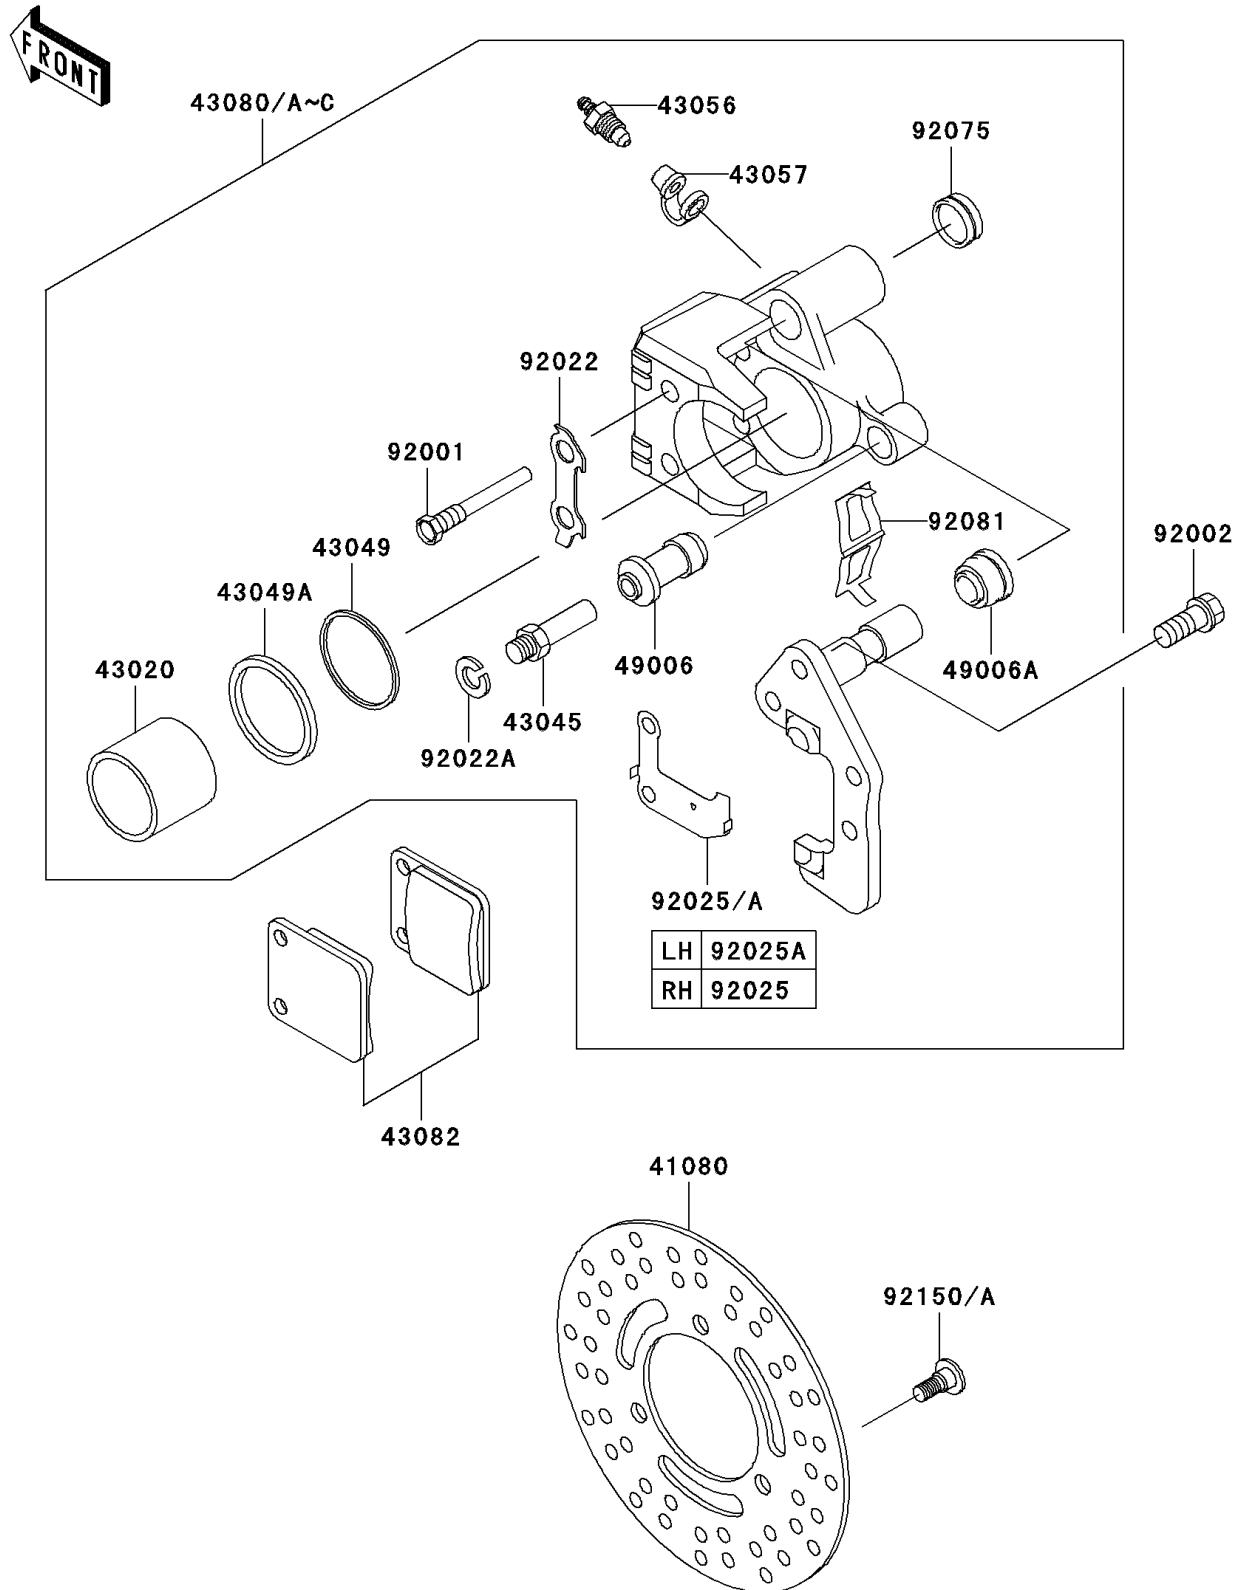

2001 Prairie 300

PARTS DIAGRAM

Front Brake

F2292

2001 Prairie 300

PARTS LIST

Front Brake

ITEM NAME

PART NUMBER

QUANTITY
